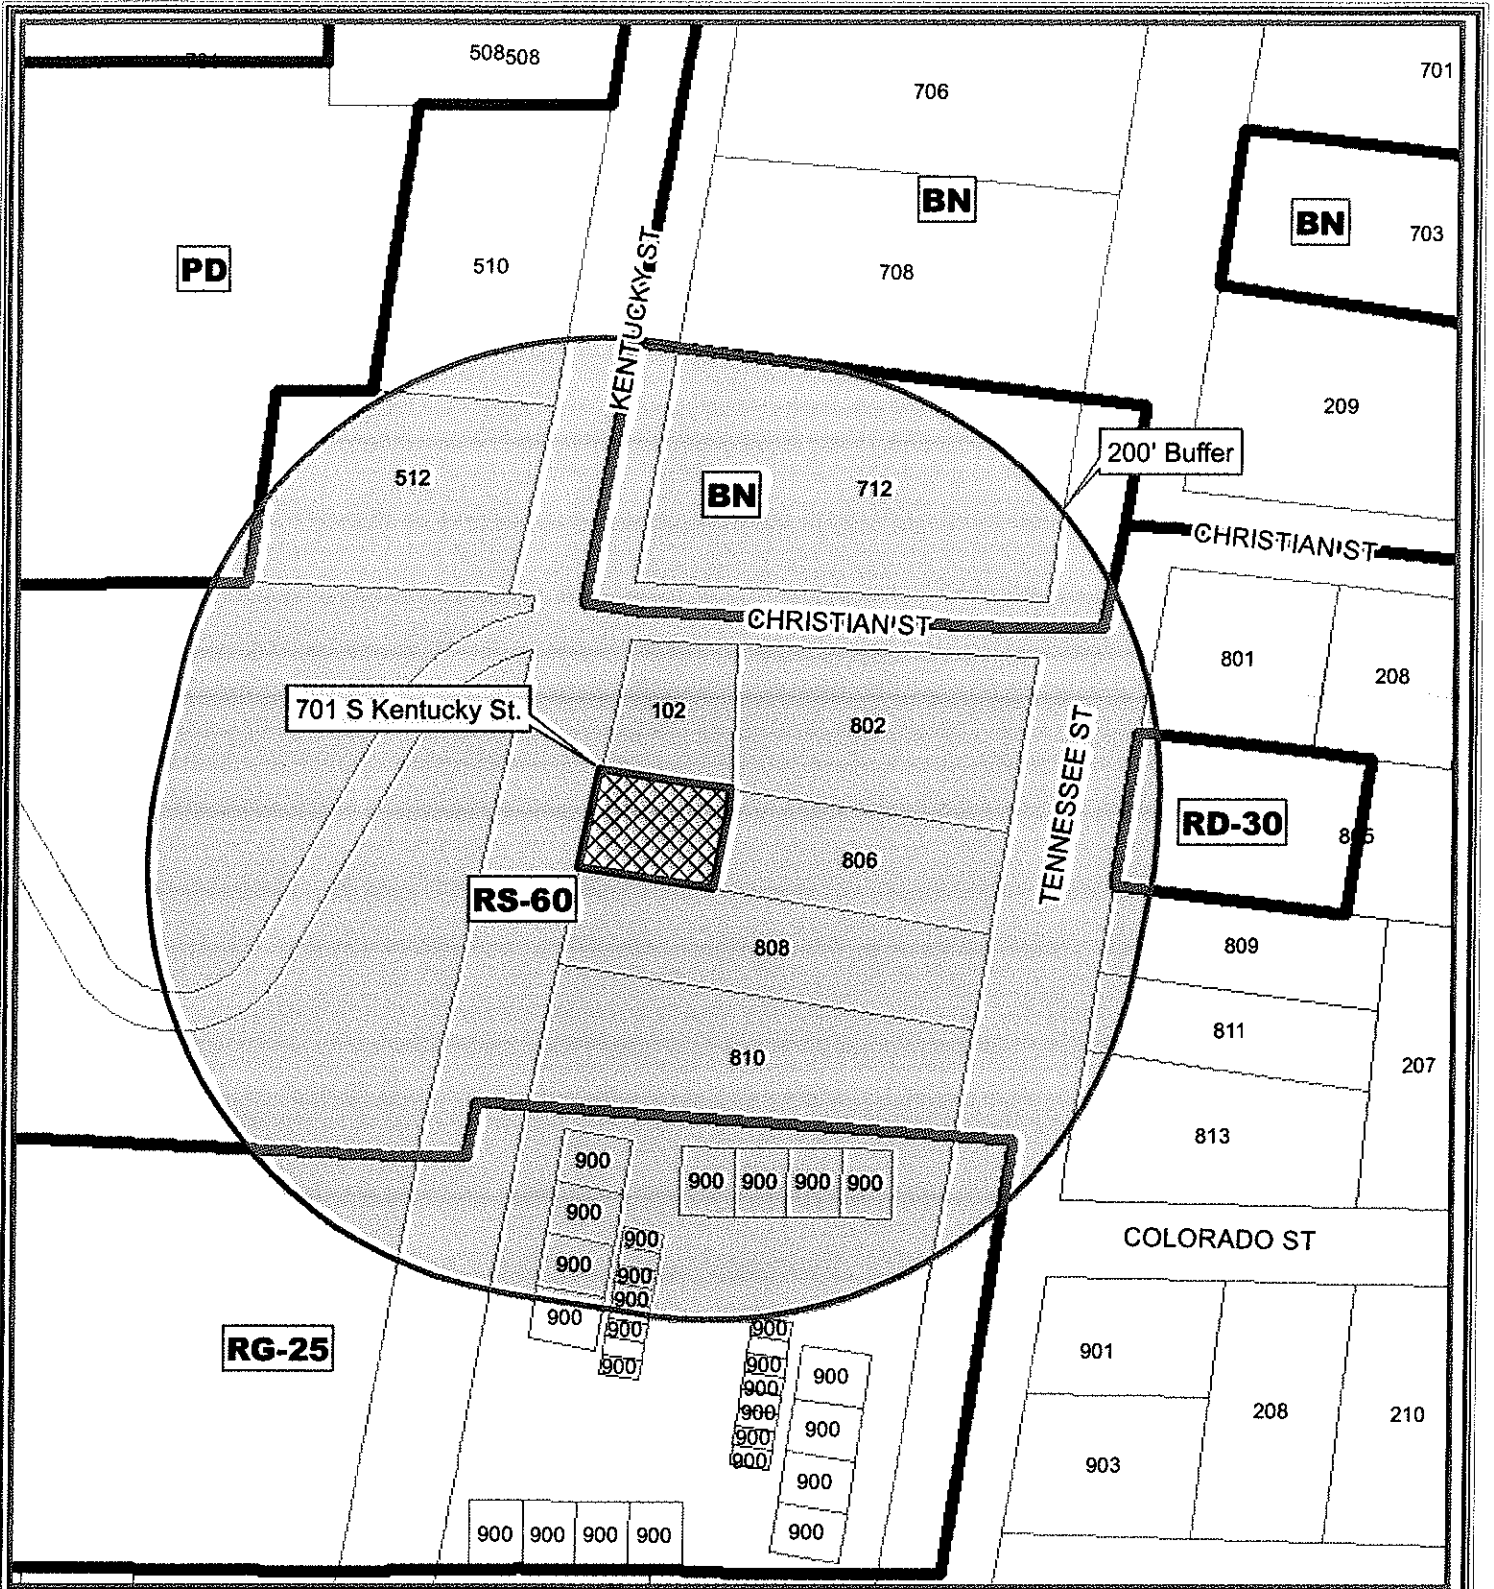

Path: Y:\GIS\GISWork\DL\Groner\Arcmap-projects\B1\701SKentuckyStreet\701SKentuckyStreet.mxd

701 S Kentucky Street 200' Notice and Location Map

DISCLAIMER: This map and information contained in it were developed exclusively for use by the City of McKinney. Any use or reliance on this map by anyone else is at that party's risk and without liability to the City of McKinney, its officials or employees for any discrepancies, errors, or variances which may exist.