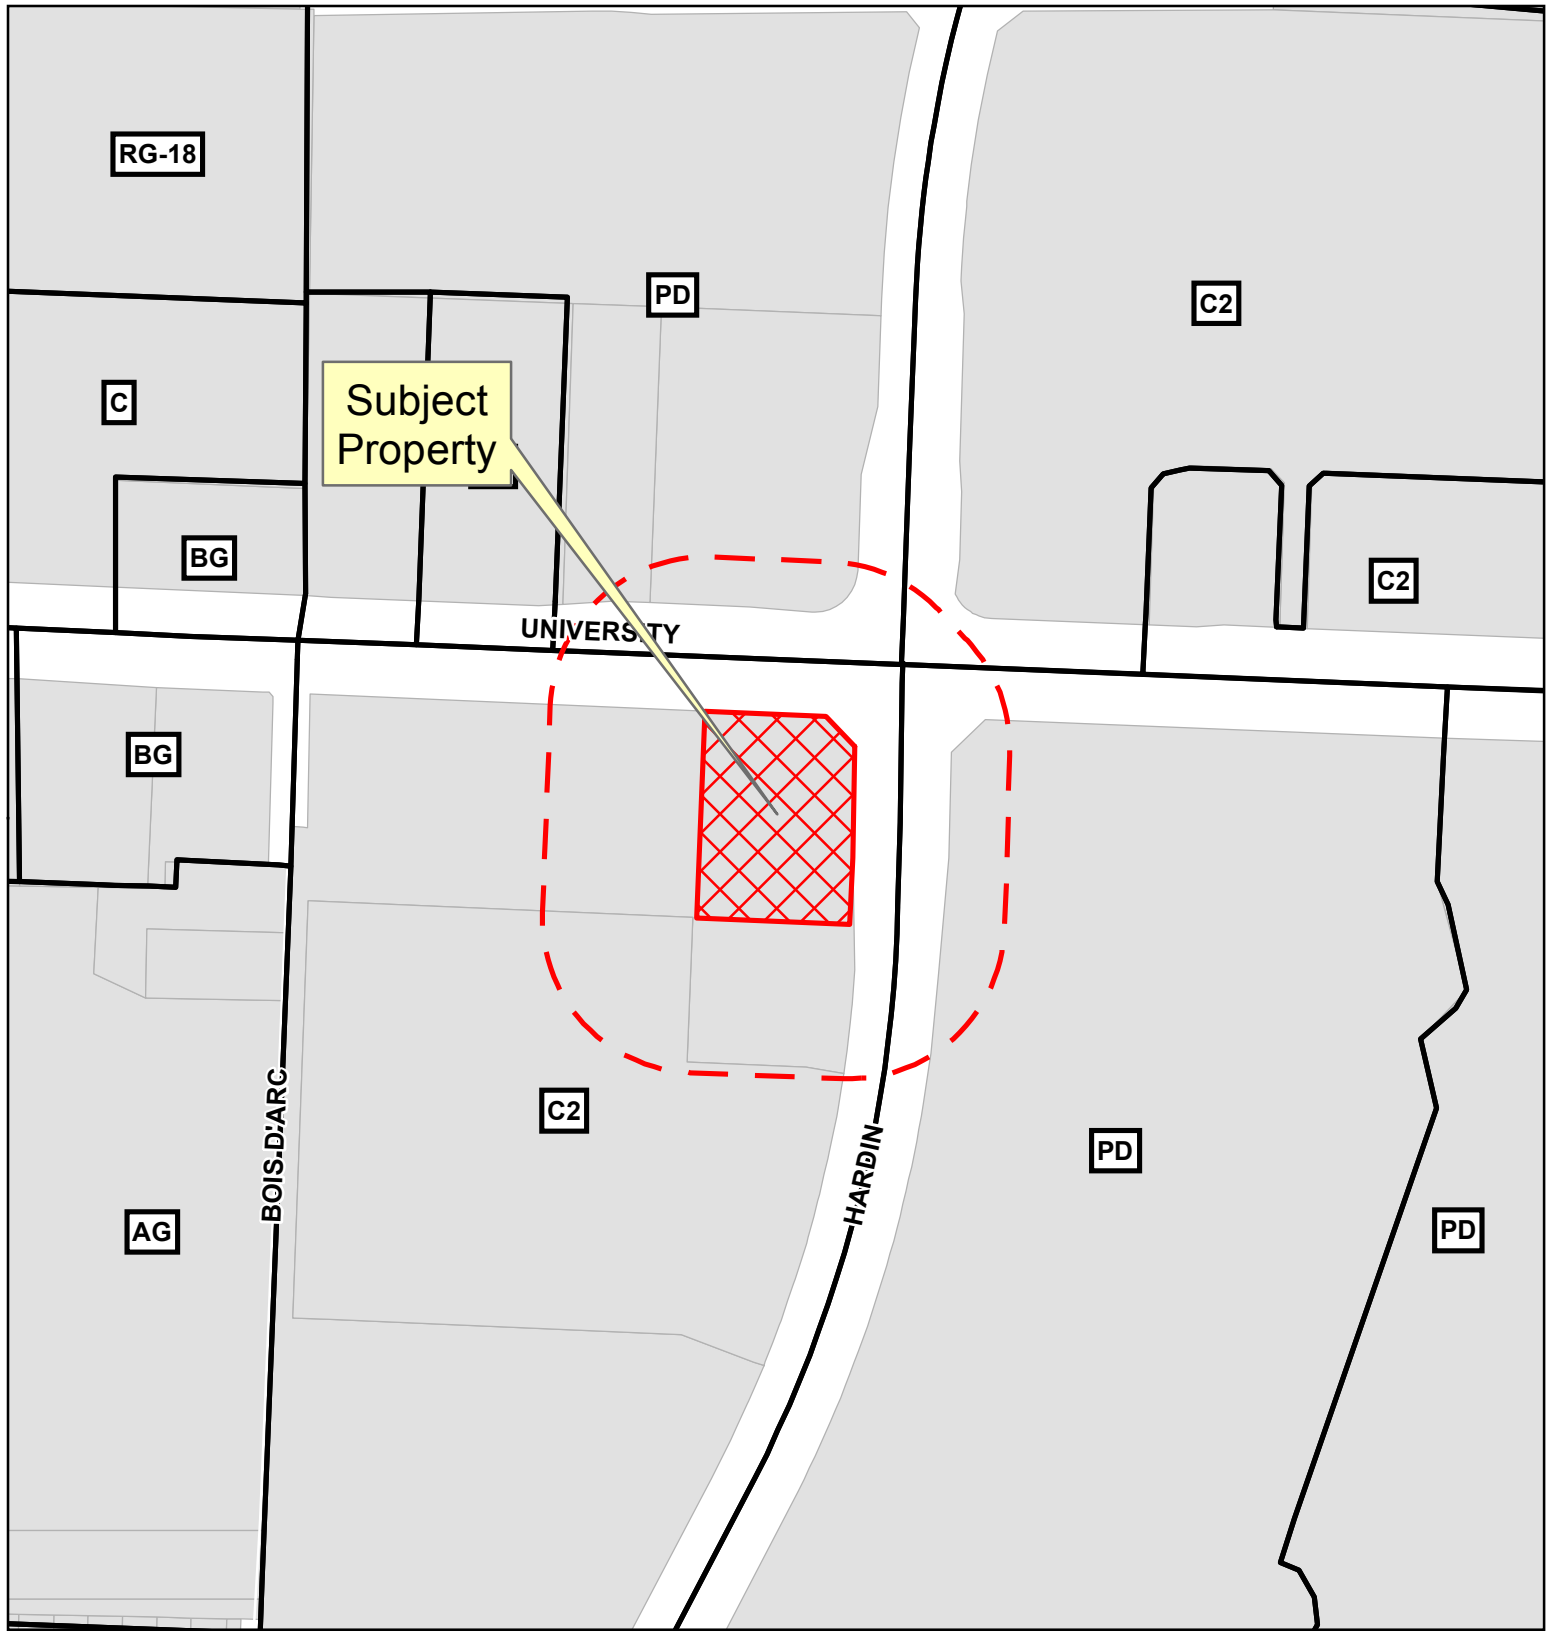

Notification Map

17-0034FR

--- 200' Buffer

DISCLAIMER: This map and information contained in it were developed exclusively for use by the City of McKinney. Any use or reliance on this map by anyone else is at that party's risk and without liability to the City of McKinney, its officials or employees for any discrepancies, errors, or variances which may exist.

Source: City of McKinney GIS
Date: 4/12/2018