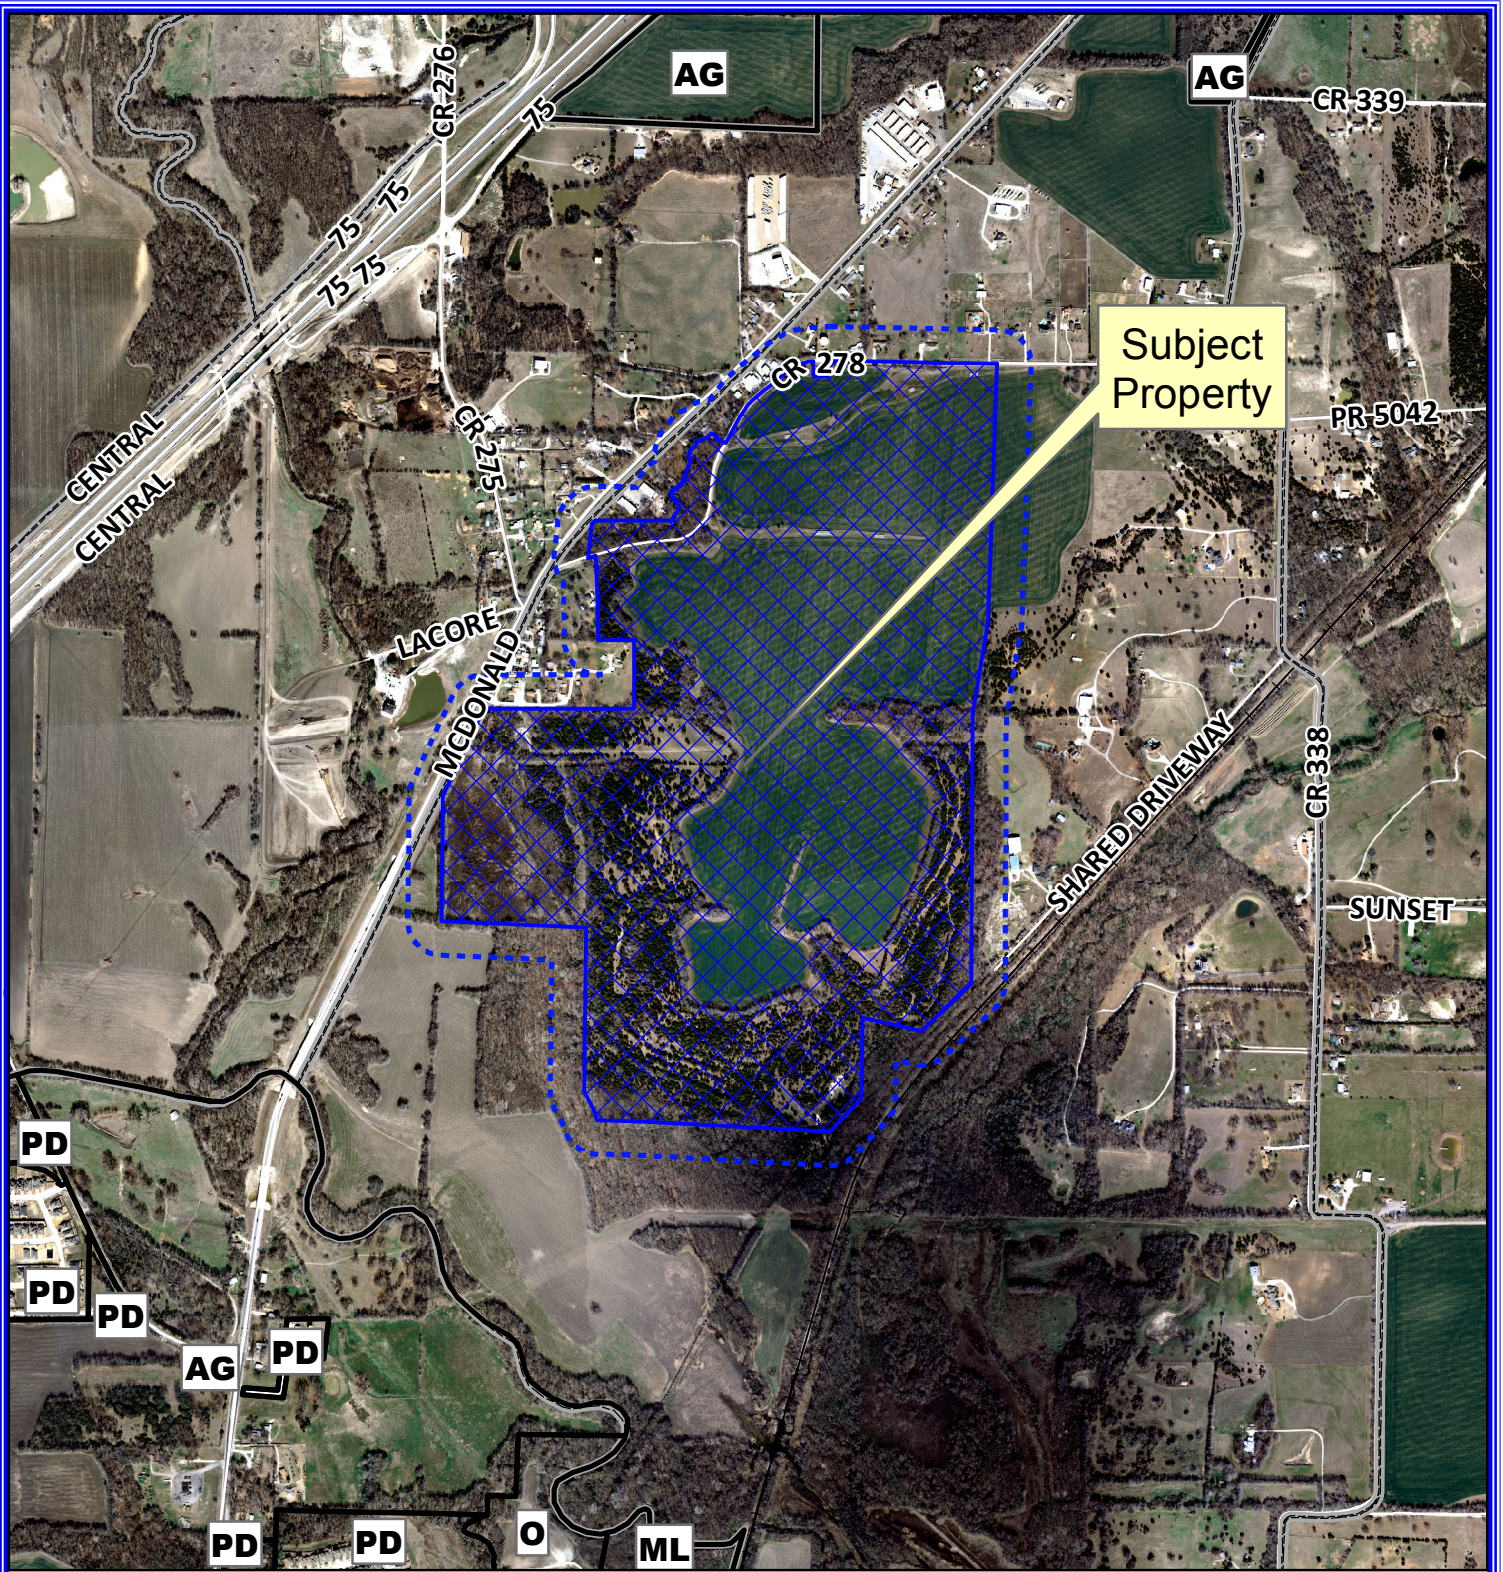

## Notification Map

Case: 15-028A

--- 200' Buffer

0 770 1,540  
Feet

## Notification Map

Case: 15-028A

--- 200' Buffer

Vicinity Map