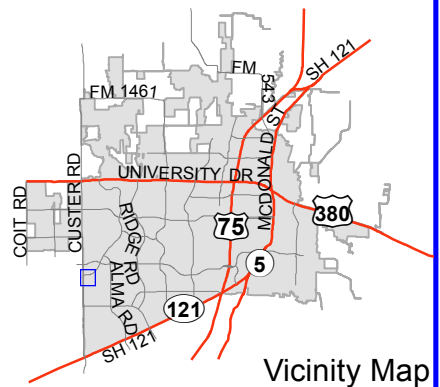

Notification Map

Case: 15-098PFR

--- 200' Buffer

Notification Map

Case: 15-098PFR

--- 200' Buffer