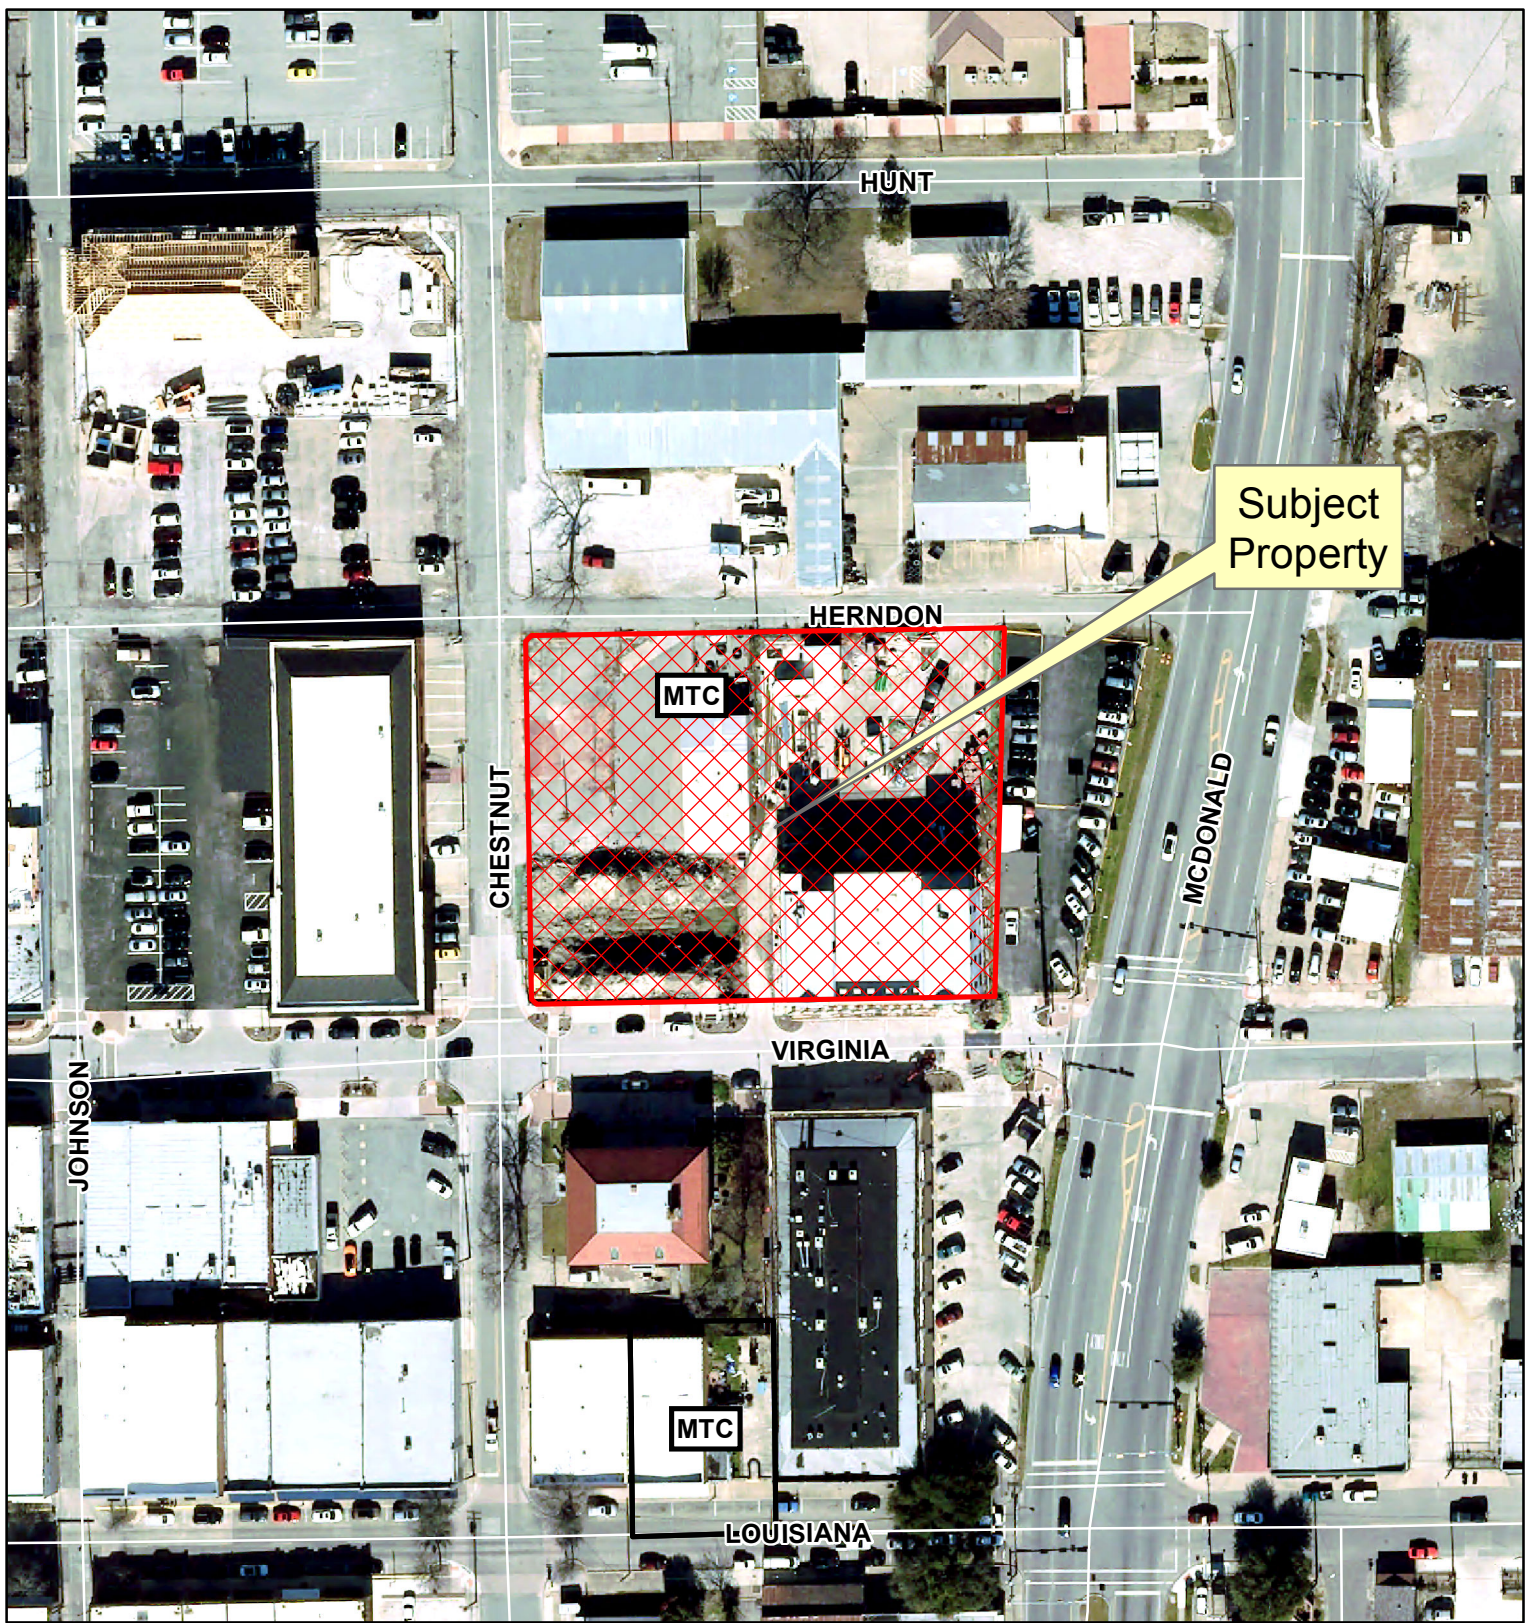

Location Map

Case: 17-178PFR

0 60 120 Feet

Location Map

Case: 17-178PFR

Vicinity Map

DISCLAIMER: This map and information contained in it were developed exclusively for use by the City of McKinney. Any use or reliance on this map by anyone else is at that party's risk and without liability to the City of McKinney, its officials or employees for any discrepancies, errors, or variances which may exist.