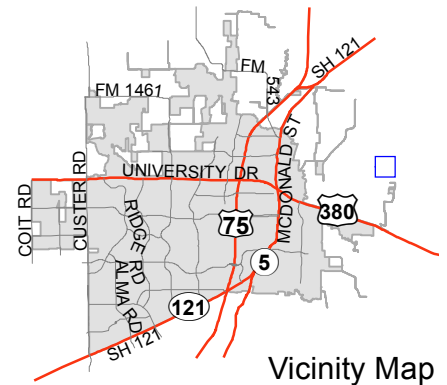

Notification Map

Case: 13-128PFR

--- 200' Notification Buffer

Vicinity Map

Notification Map

Case: 13-128PFR

--- 200' Notification Buffer