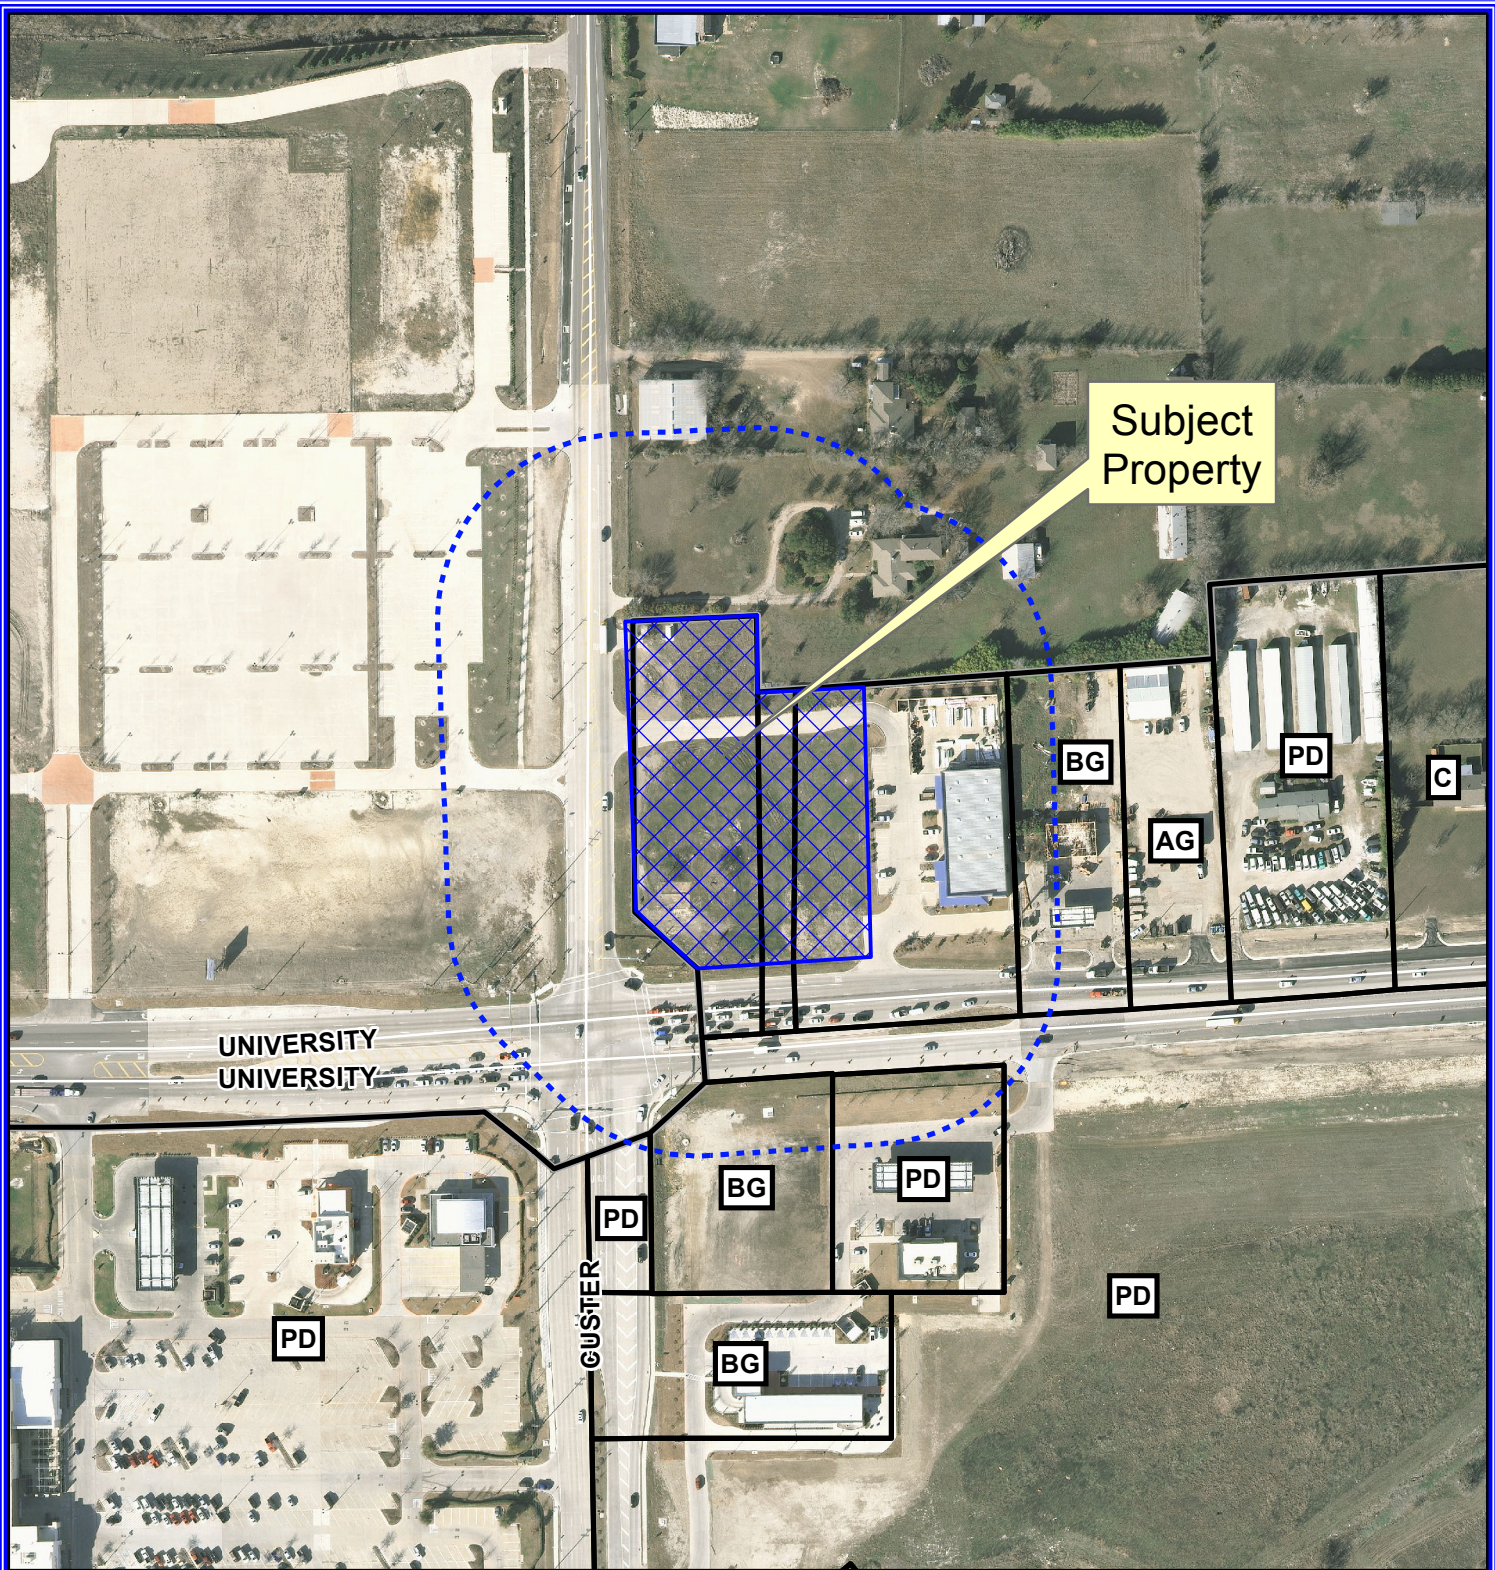

Notification Map

Case: 15-160Z

--- 200' Buffer

Notification Map

Case: 15-160Z

--- 200' Buffer