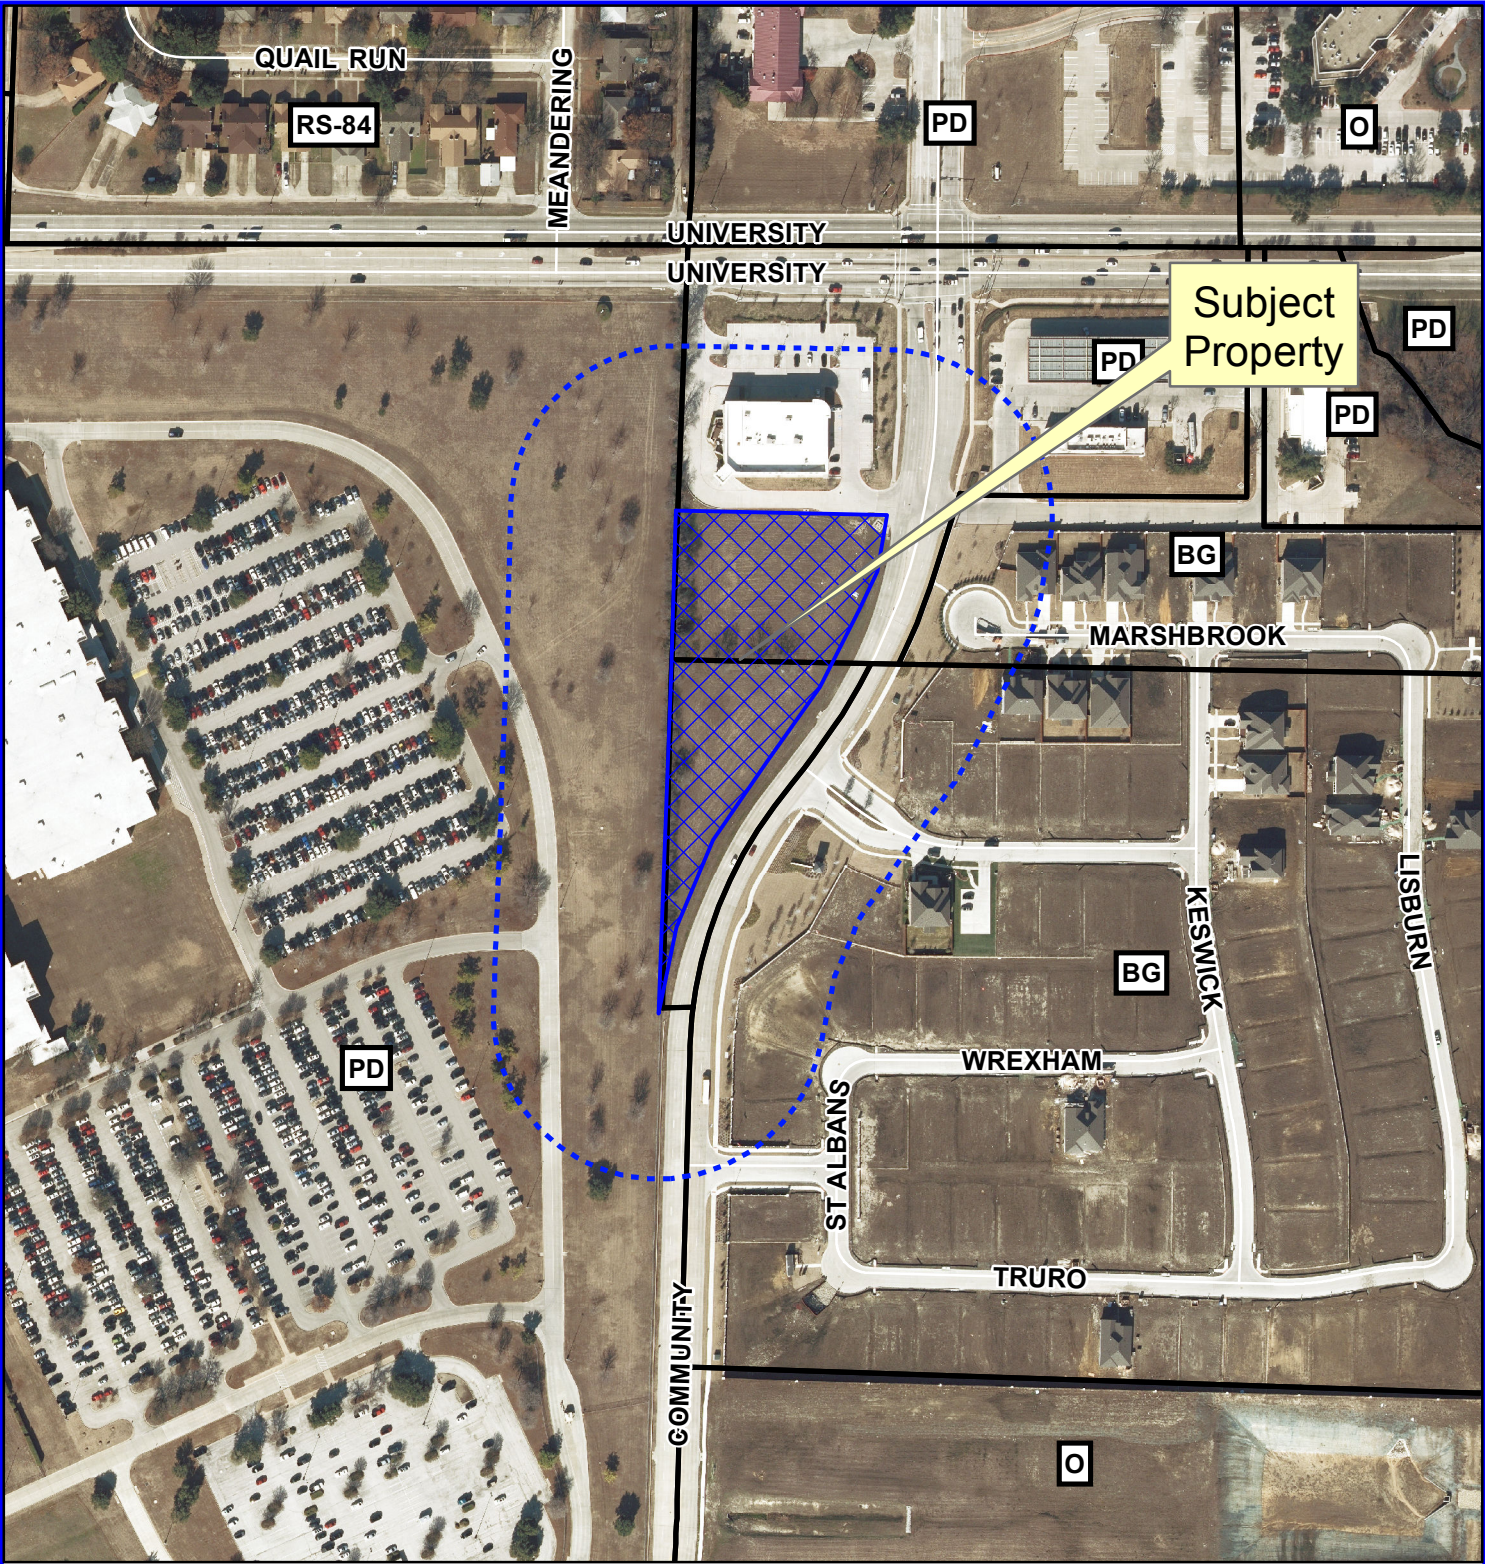

Notification Map

Case: 16-182Z

--- 200' Buffer

Vicinity Map

Subject Property

Notification Map

Case: 16-182Z
 --- 200' Buffer

Path: S:\MCKGIS\Notification\Projects\2016\16-182Z.mxd

DISCLAIMER: This map and information contained in it were developed exclusively for use by the City of McKinney. Any use or reliance on this map by anyone else is at that party's risk and without liability to the City of McKinney, its officials or employees for any discrepancies, errors, or variances which may exist.