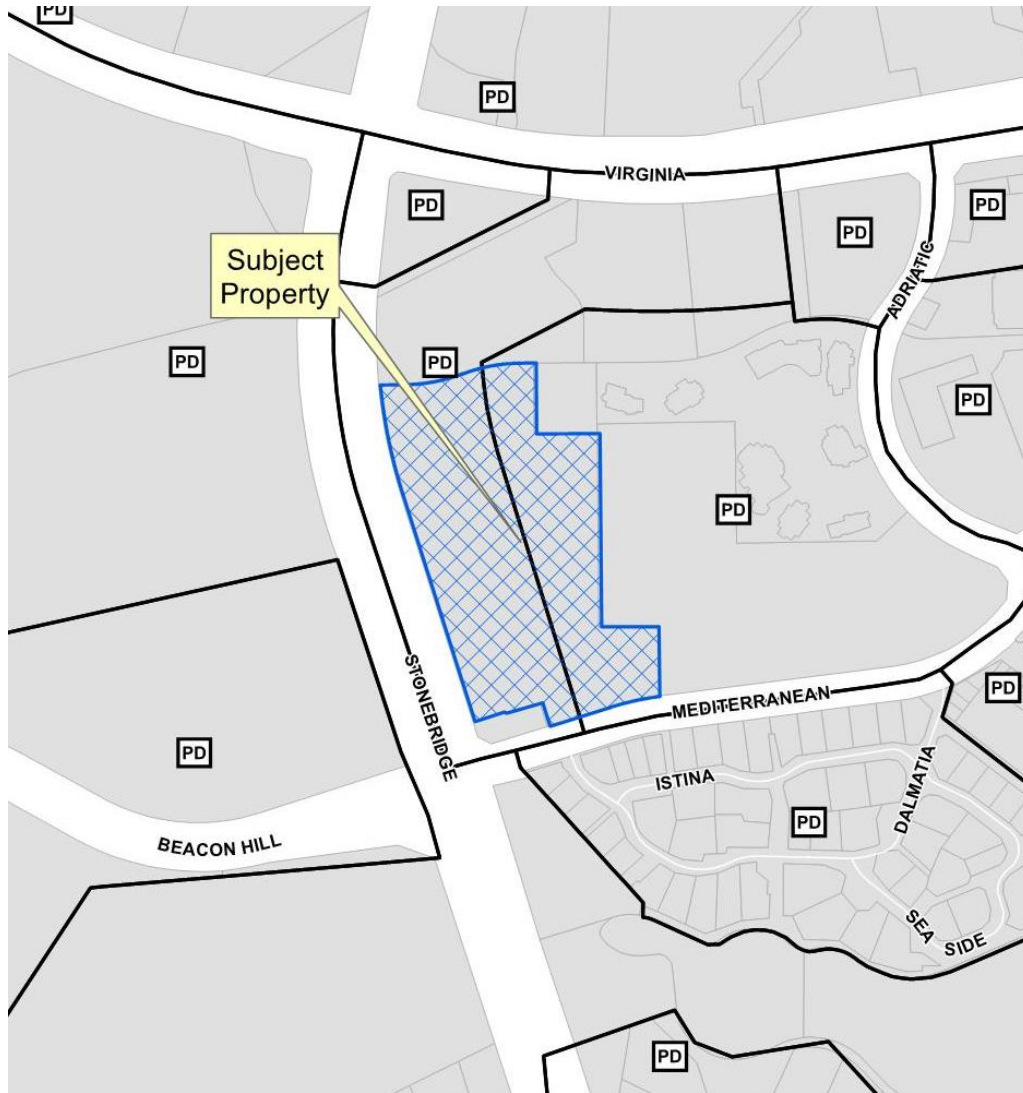

Adriatica Addition Minor Replat

18-0183MRP

Location Map

Proposed Minor Replat