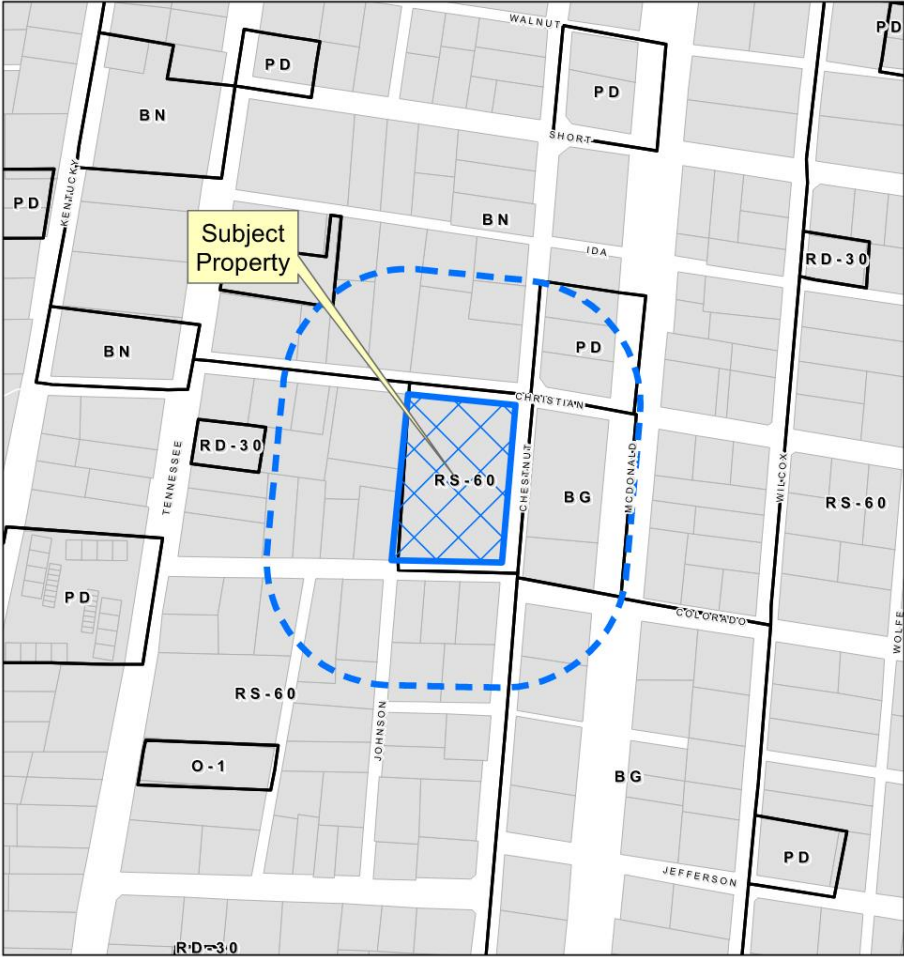

# Bingham House Zoning

21-0035Z

# Location Map

# Aerial Exhibit

Looking South on Chestnut St

Looking West on Colorado St

Looking East on Christian St