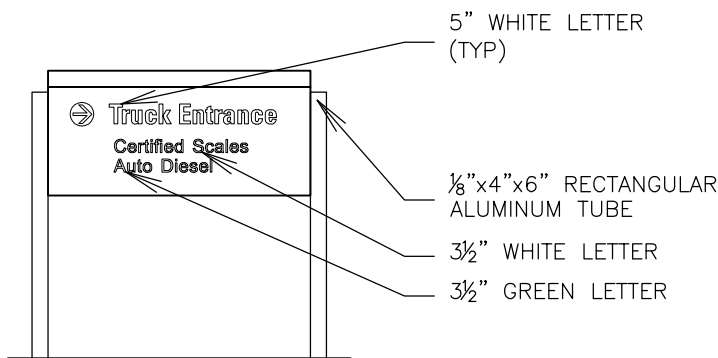

NOTE:
SPECIFY ARROW
DIRECTION UPON
REQUEST

ARROW SCALE: 3"=1'-0"

Directional Pole Sign
TCD-012

06/13/11

| SQUARE FOOTAGE | |
|----------------|----|
| TYPEFACE | NA |
| INSIDE CAN | NA |
| ENTIRE SIGN | 12 |

| SPECIFICATIONS: | |
|---------------------|---|
| Sign Face | Paniflex Face, Background 3M Opaque Black Vinyl, Univers 47 Condensed Light-Bold and Univers 55 Font 3M White Vinyl. |
| LOGO | Red; Screen Painted to match 3M 3632-53 Cardinal Red Vinyl, White; Screen Painted to match 3M White Vinyl Substrate, Black; Screen Painted to match 3M Black Vinyl. |
| Sign Cabinet | Aluminum Construction, Internally illuminated with GE Tetra PowerStrip DS65/GE PS24 Power Supplies. Painted Akzo Noble, Black Low Gloss. Accent Trim section painted 1st surface Akzo Noble Silver-Low Gloss. |

| SCALE: | |
|----------------|--|
| 1/4" = 1'-0" | |
| SERIAL NUMBER: | |
| TCD-012 | |
| STORE NUMBER: | |