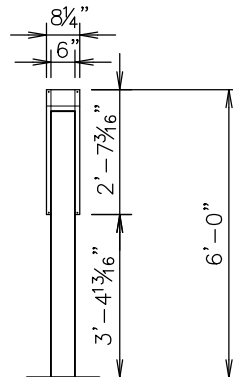

NOTE:
SPECIFY ARROW
DIRECTION UPON
REQUEST

ARROW SCALE: 3"=1'-0"

Directional Pole Sign
TCD-012

06/13/11

| SQUARE FOOTAGE | |
|----------------|----|
| TYPEFACE | NA |
| INSIDE CAN | NA |
| ENTIRE SIGN | 12 |

| SPECIFICATIONS: | |
|---------------------|---|
| Sign Face | Paniflex Face, Background 3M Opaque Black Vinyl, Univers 47 Condensed Light-Bold and Univers 55 Font 3M White Vinyl. |
| LOGO | Red; Screen Painted to match 3M 3632-53 Cardinal Red Vinyl, White; Screen Painted to match 3M White Vinyl Substrate, Black; Screen Painted to match 3M Black Vinyl. |
| Sign Cabinet | Aluminum Construction, Internally illuminated with GE Tetra PowerStrip DS65/GE PS24 Power Supplies. Painted Akzo Noble, Black Low Gloss. Accent Trim section painted 1st surface Akzo Noble Silver-Low Gloss. |

| SCALE: | |
|----------------|--|
| 1/4" = 1'-0" | |
| SERIAL NUMBER: | |
| TCD-012 | |
| STORE NUMBER: | |