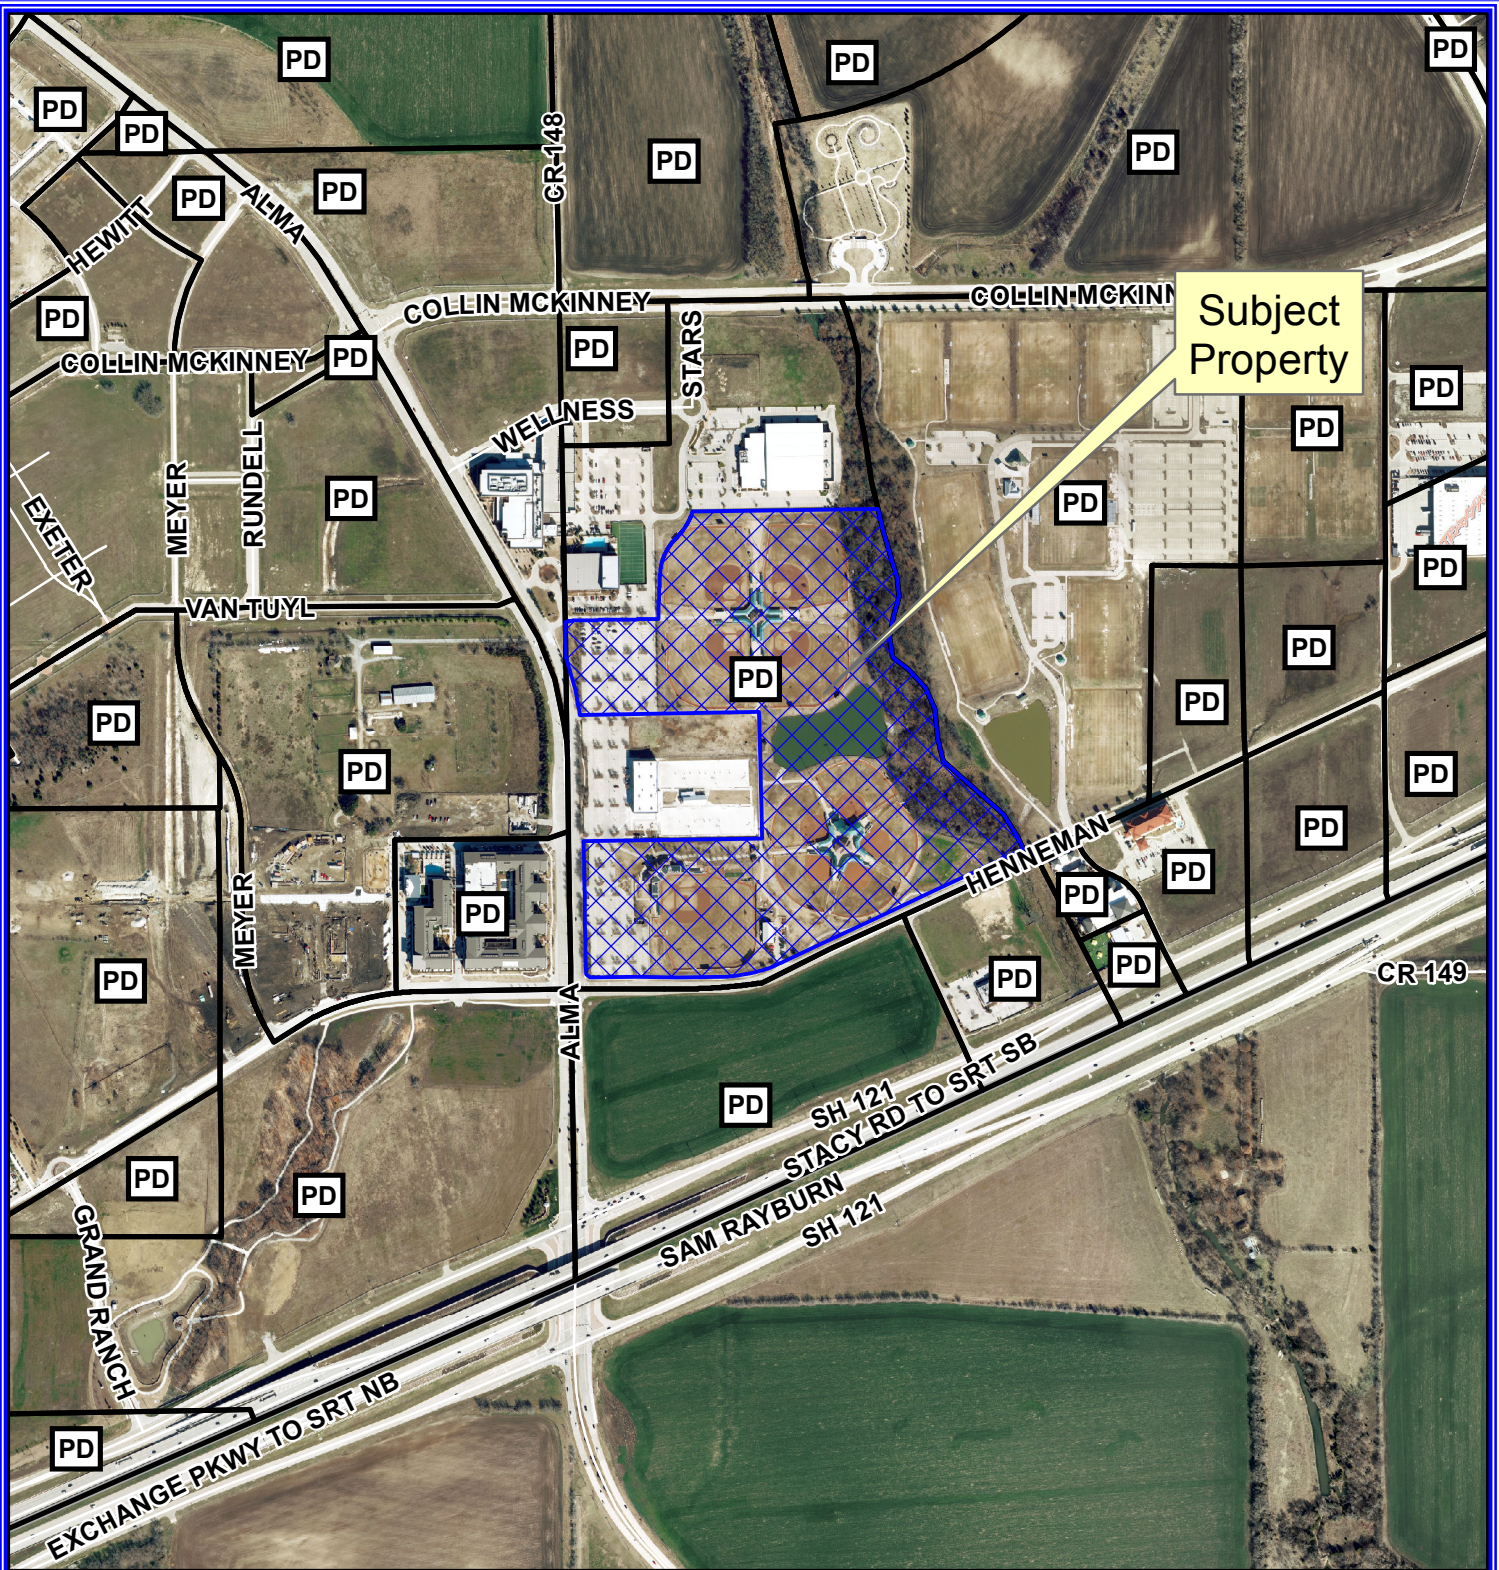

Location Map

Case: 16-164MRP

Vicinity Map

Subject Property

0 450 900 Feet

Location Map

Case: 16-164MRP

Vicinity Map