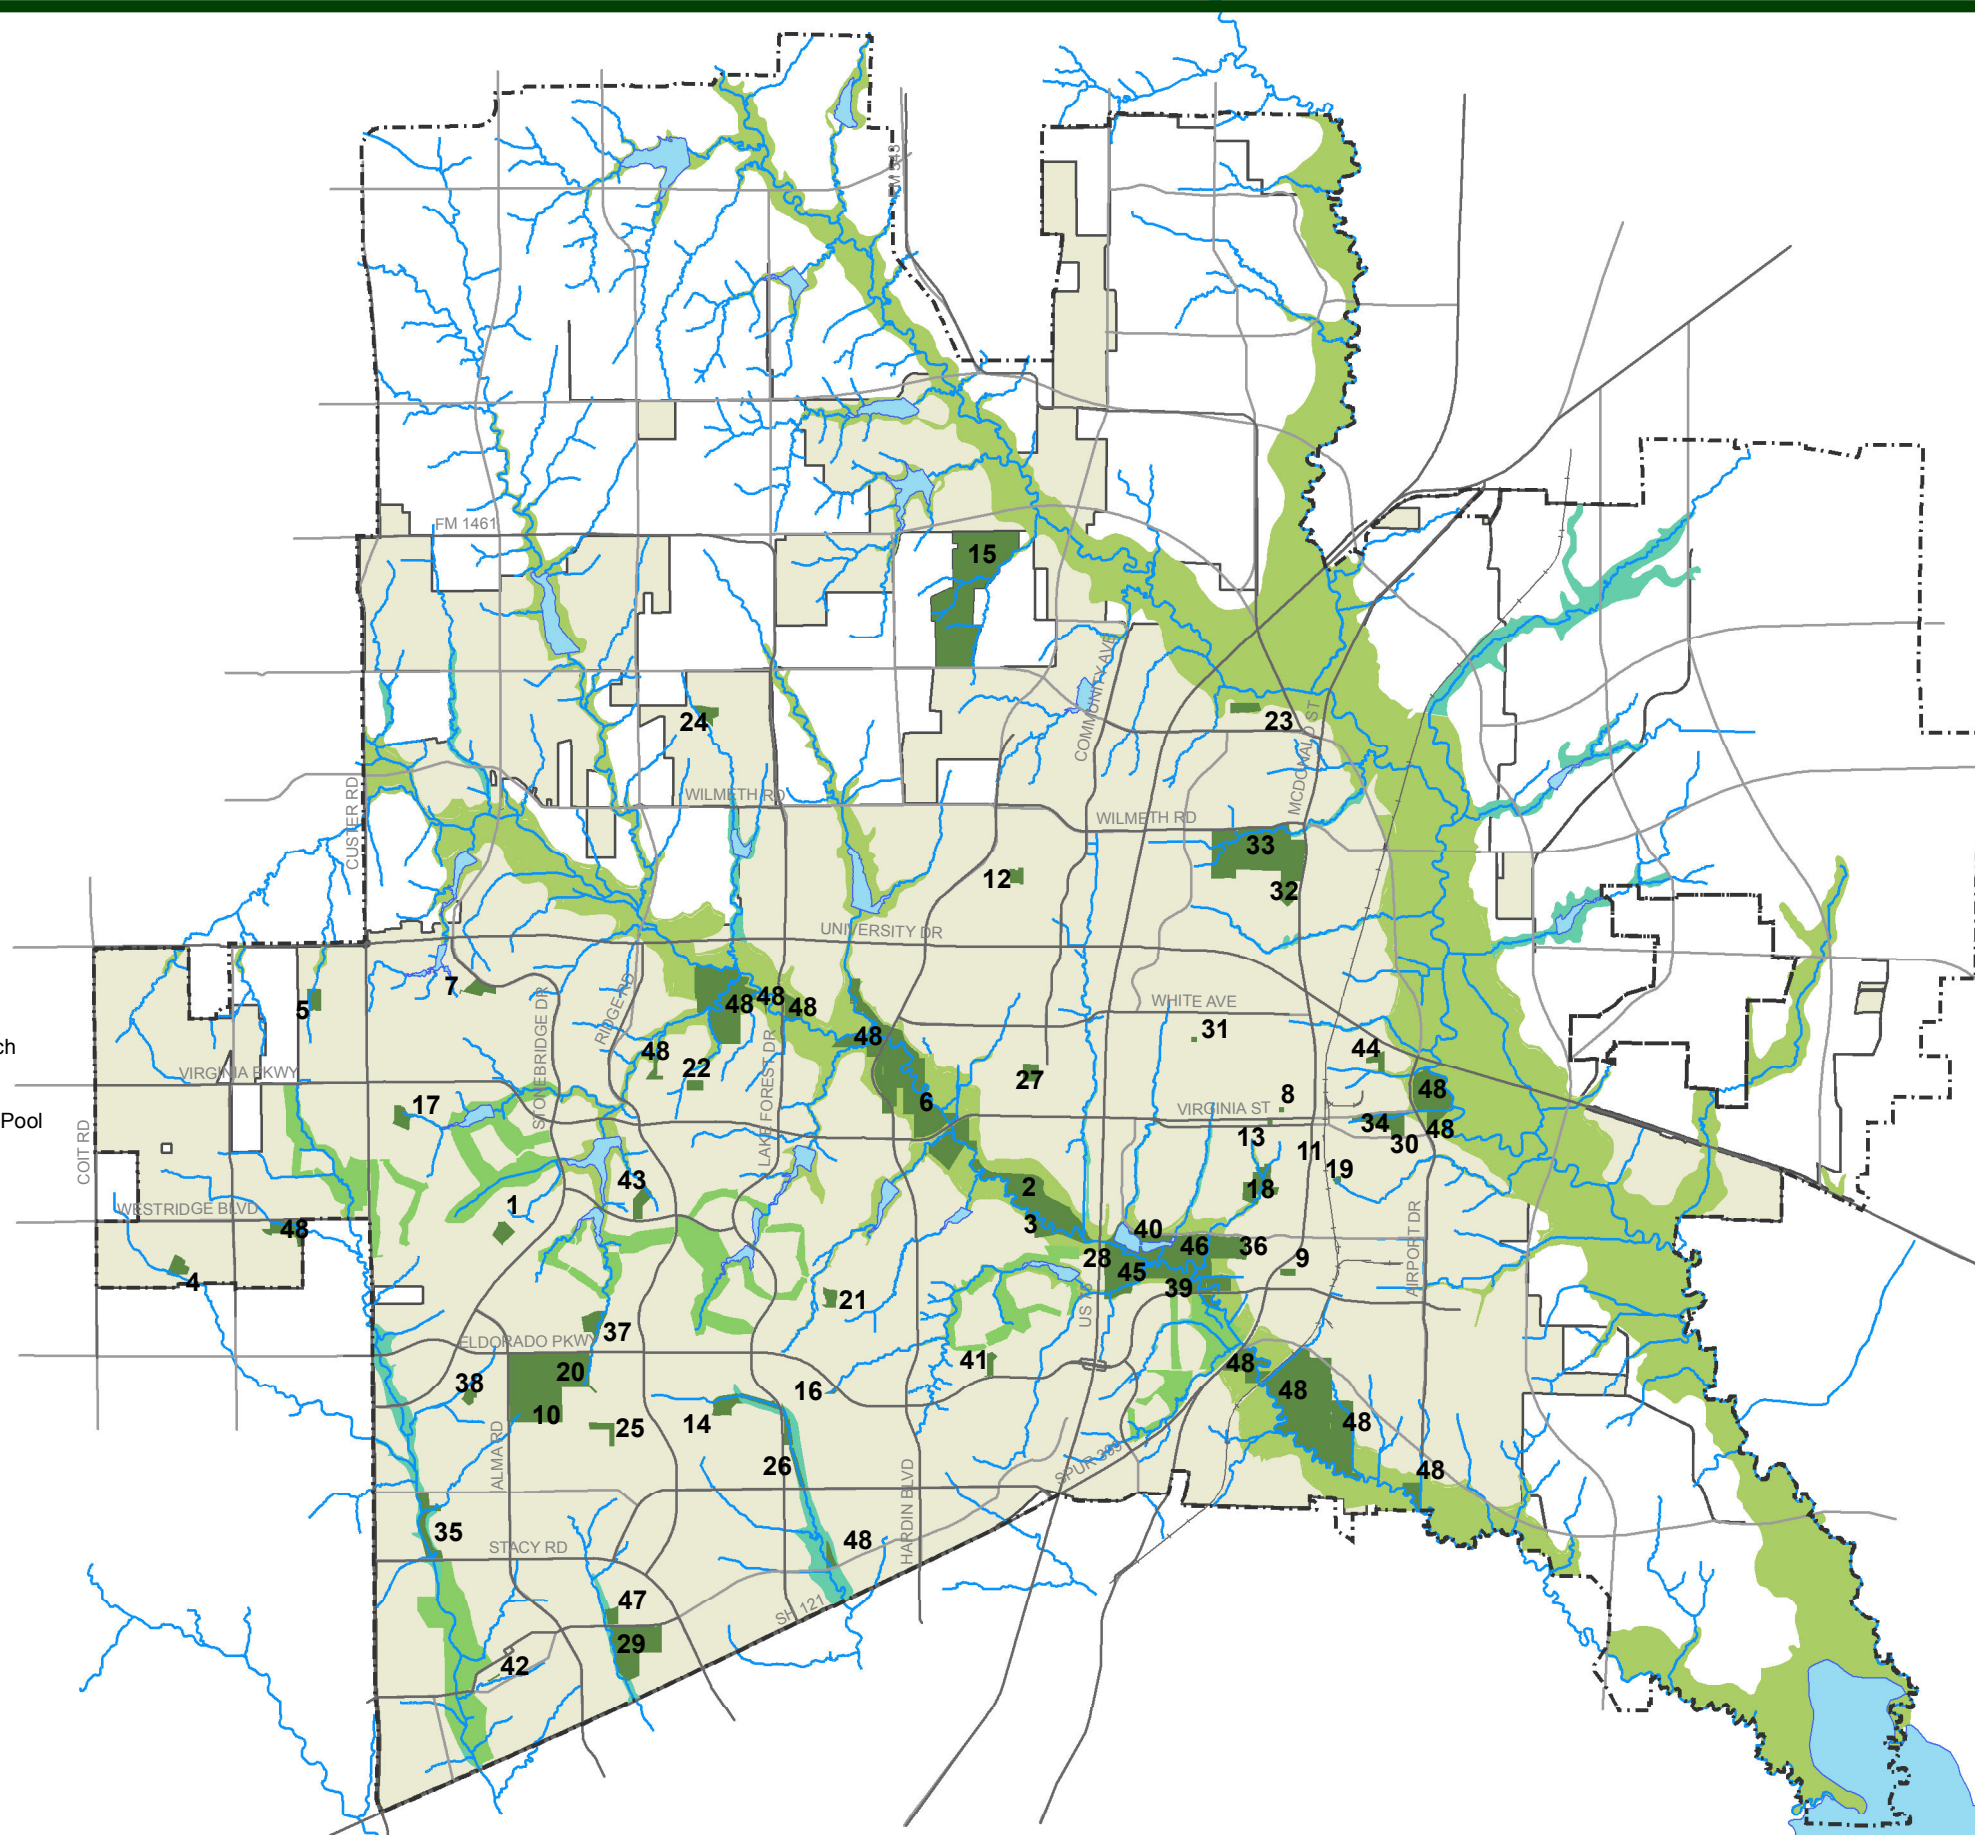

CITY OF MCKINNEY COMPREHENSIVE PLAN

PRESERVATION PLAN

PARKS AND FACILITIES

1. A. Hardy Eubanks, Jr. Park
2. Al Ruschhaupt Soccer Complex
3. Alex Clark Disc Golf Course
4. Ash Woods Park
5. Aviator Park
6. Bonnie Wenk Park
7. Carey Cox Memorial Park
8. Central Park
9. Cottonwood Park
10. The Courts at Gabe Nesbitt
11. Day Labor Plaza
12. Dr. Charles B. McKissick Park
13. Dr. Glenn Mitchell Memorial Park
14. E. A. Randles Park
15. Erwin Park
16. Ezra Lee (Tinker) Taylor Park
17. Falcon Creek Park
18. Finch Park
19. Fitzhugh Park
20. Gabe Nesbitt Community Park
21. Hill Top Park
22. Horizon Park
23. Inspiration Park
24. Jim Ledbetter Park
25. John M. Whisenant Park
26. Katherine B. Winniford Park
27. Mary Will Craig Park
28. McKinney Community Center
29. McKinney Soccer Complex @ Craig Ranch
30. Mouzon Ball Fields
31. Murphy Park
32. North Park & Juanita Maxfield Swimming Pool
33. Oak Hollow Golf Course
34. Old Settlers Park & Recreation Center
35. Rowlett Creek Park
36. Senior Recreation Center
37. Serenity Park
38. Tom Allen Jr. Park
39. Towne Lake Disc Golf
40. Towne Lake Park
41. Valley Creek Park
42. Veterans Memorial Park
43. W. B. Finney Park
44. Wattle Park
45. Wilson Creek Nature Trail
46. Wilson Creek Softball Complex
47. World Collection of Cape Myrtles
48. Undeveloped/Open Space

- Extra-territorial Jurisdiction
- Roads
- Railroad
- Proposed Thoroughfare
- Creeks
- City Limits
- Lakes
- Golf Courses
- High Priority Preservation
- Medium Priority Preservation

* Original Adoption 3-22-04 (Ordinance No. 2004-03-035)
 * Amendment #1: 12-4-12 - Revised to reflect acquired parkland, updated floodplain, city limits, ETJ, roads, etc.

DATE December 2012

FIGURE 9.1

Source: City of McKinney GIS Department Data