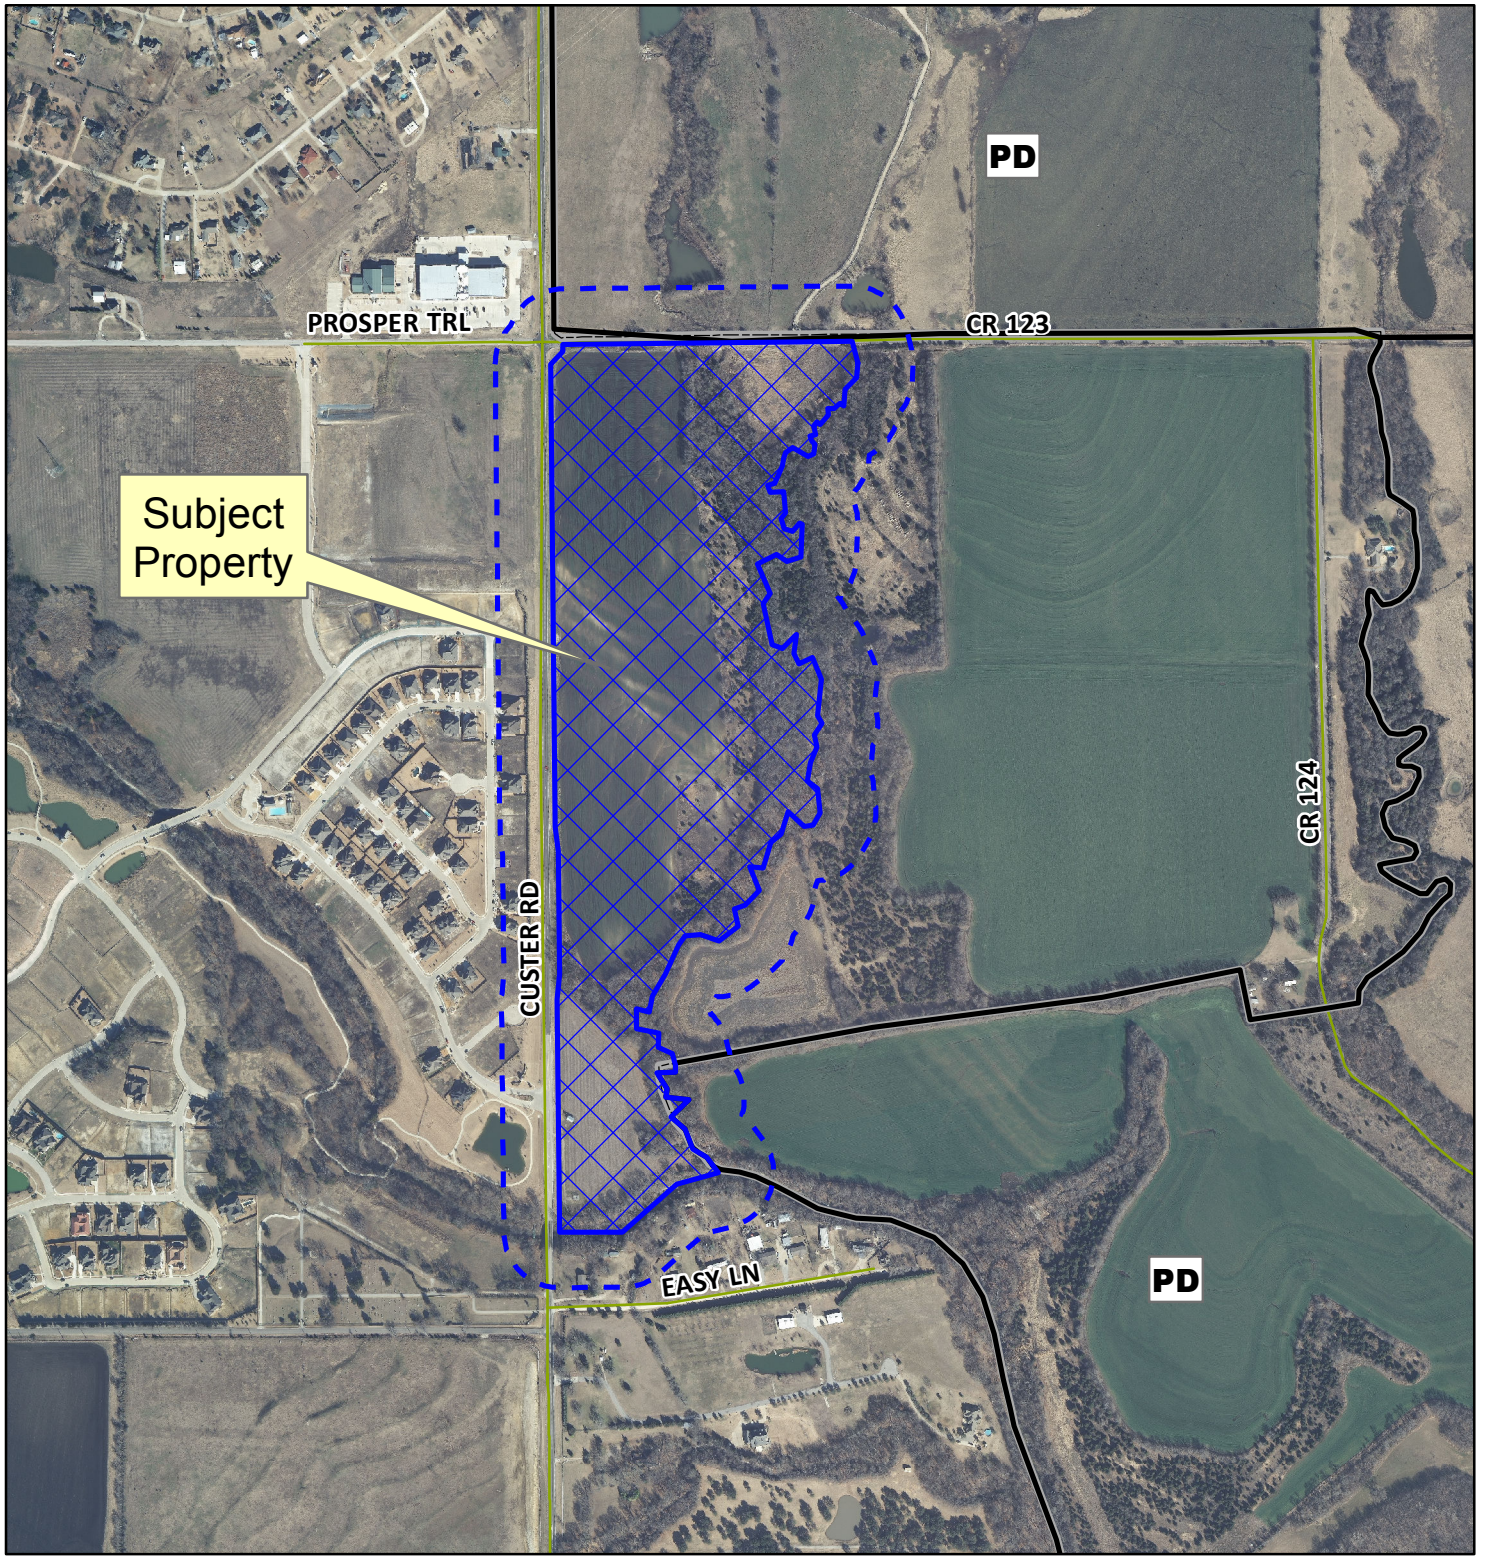

Subject Property

PD

PROSPER TRL

CR 123

CR 124

CUSTER RD

EASY LN

PD

Notification Map

Case: 12-067A

--- 200' Notification Buffer

Vicinity Map

Notification Map

Case: 12-067A

--- 200' Notification Buffer

Vicinity Map