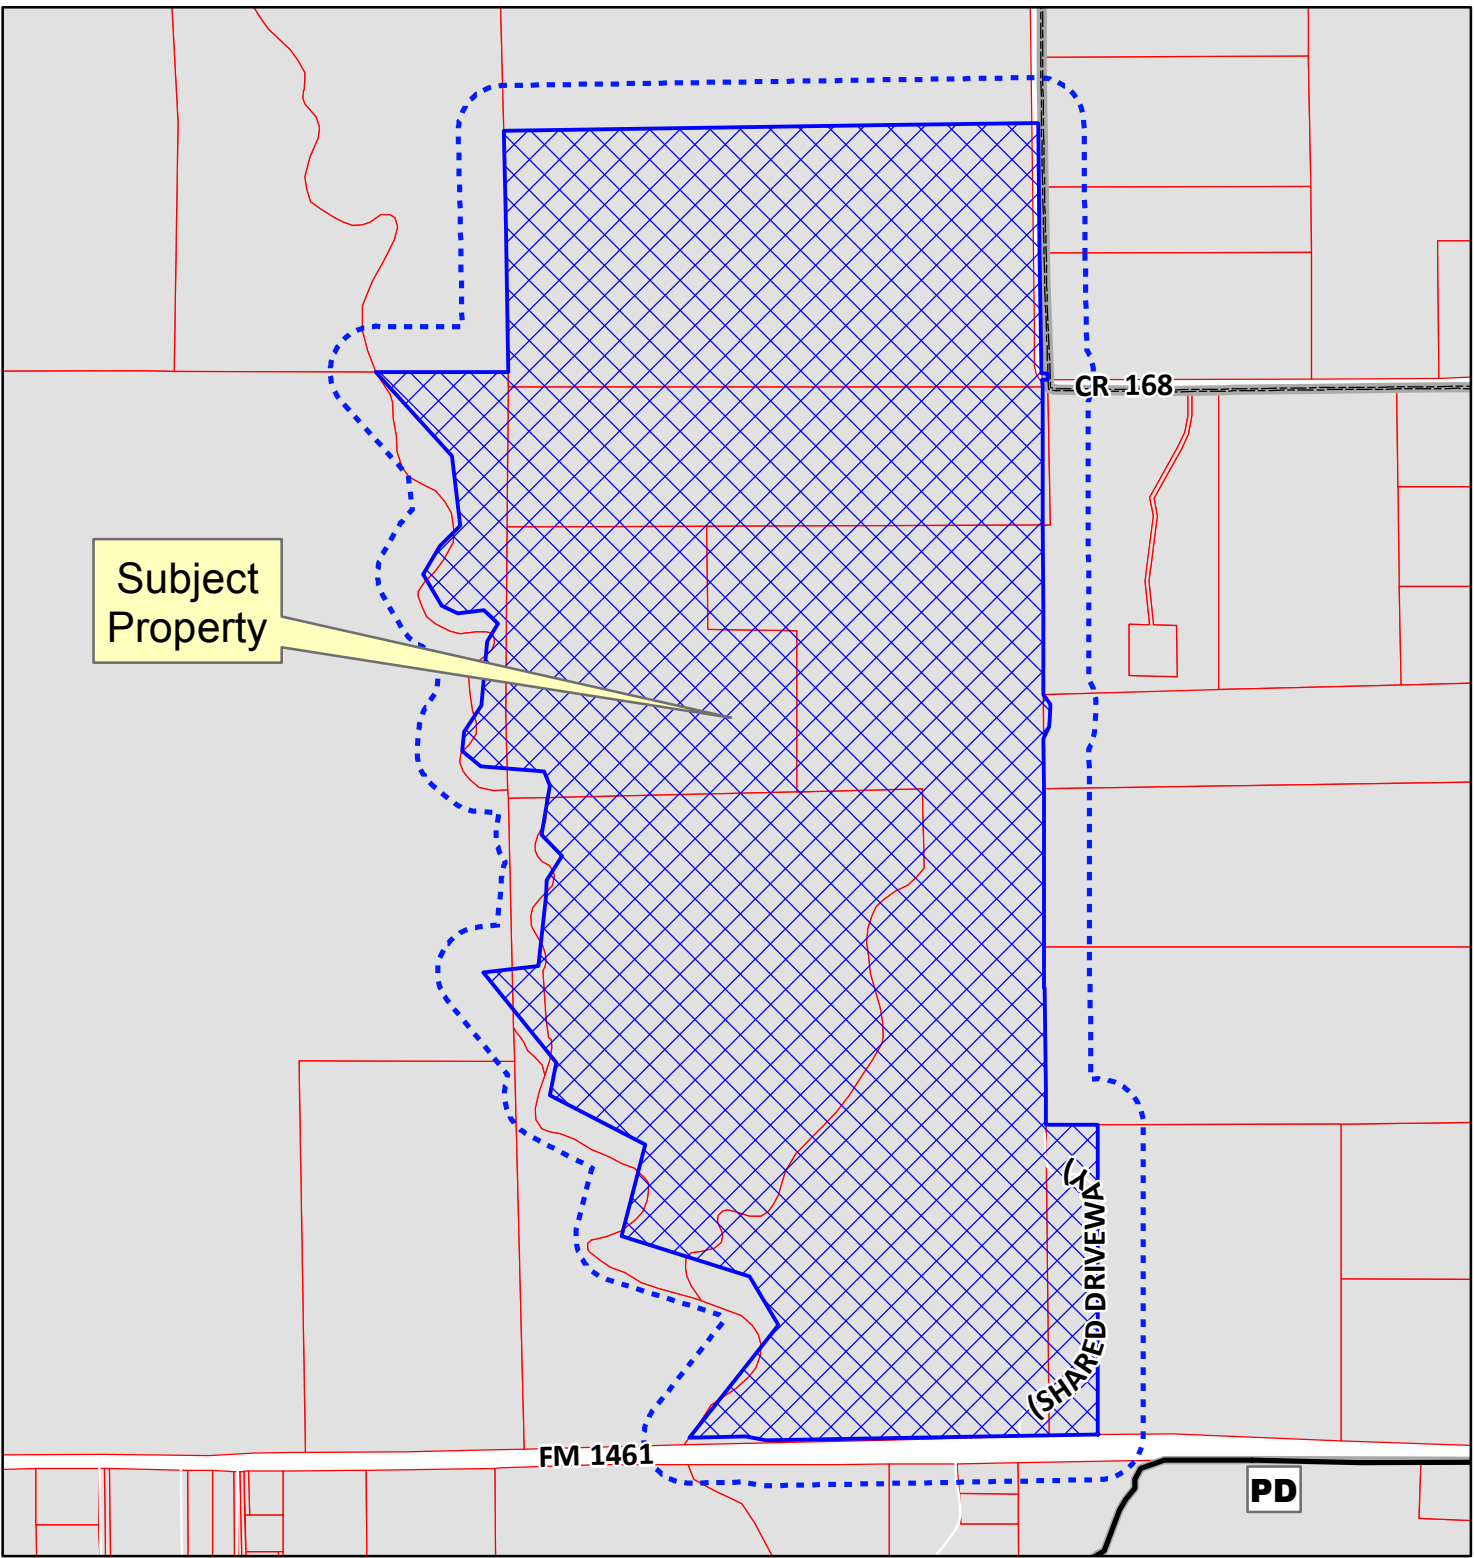

Subject Property

0 250 500
Feet

Notification Map

Case: 13-219Z

--- 200' Notification Buffer

Vicinity Map

Subject Property

CR-168

FM-1461

(SHARED DRIVEWAY)

PD

0 250 500 Feet

Notification Map

Case: 13-219Z

--- 200' Notification Buffer

Vicinity Map