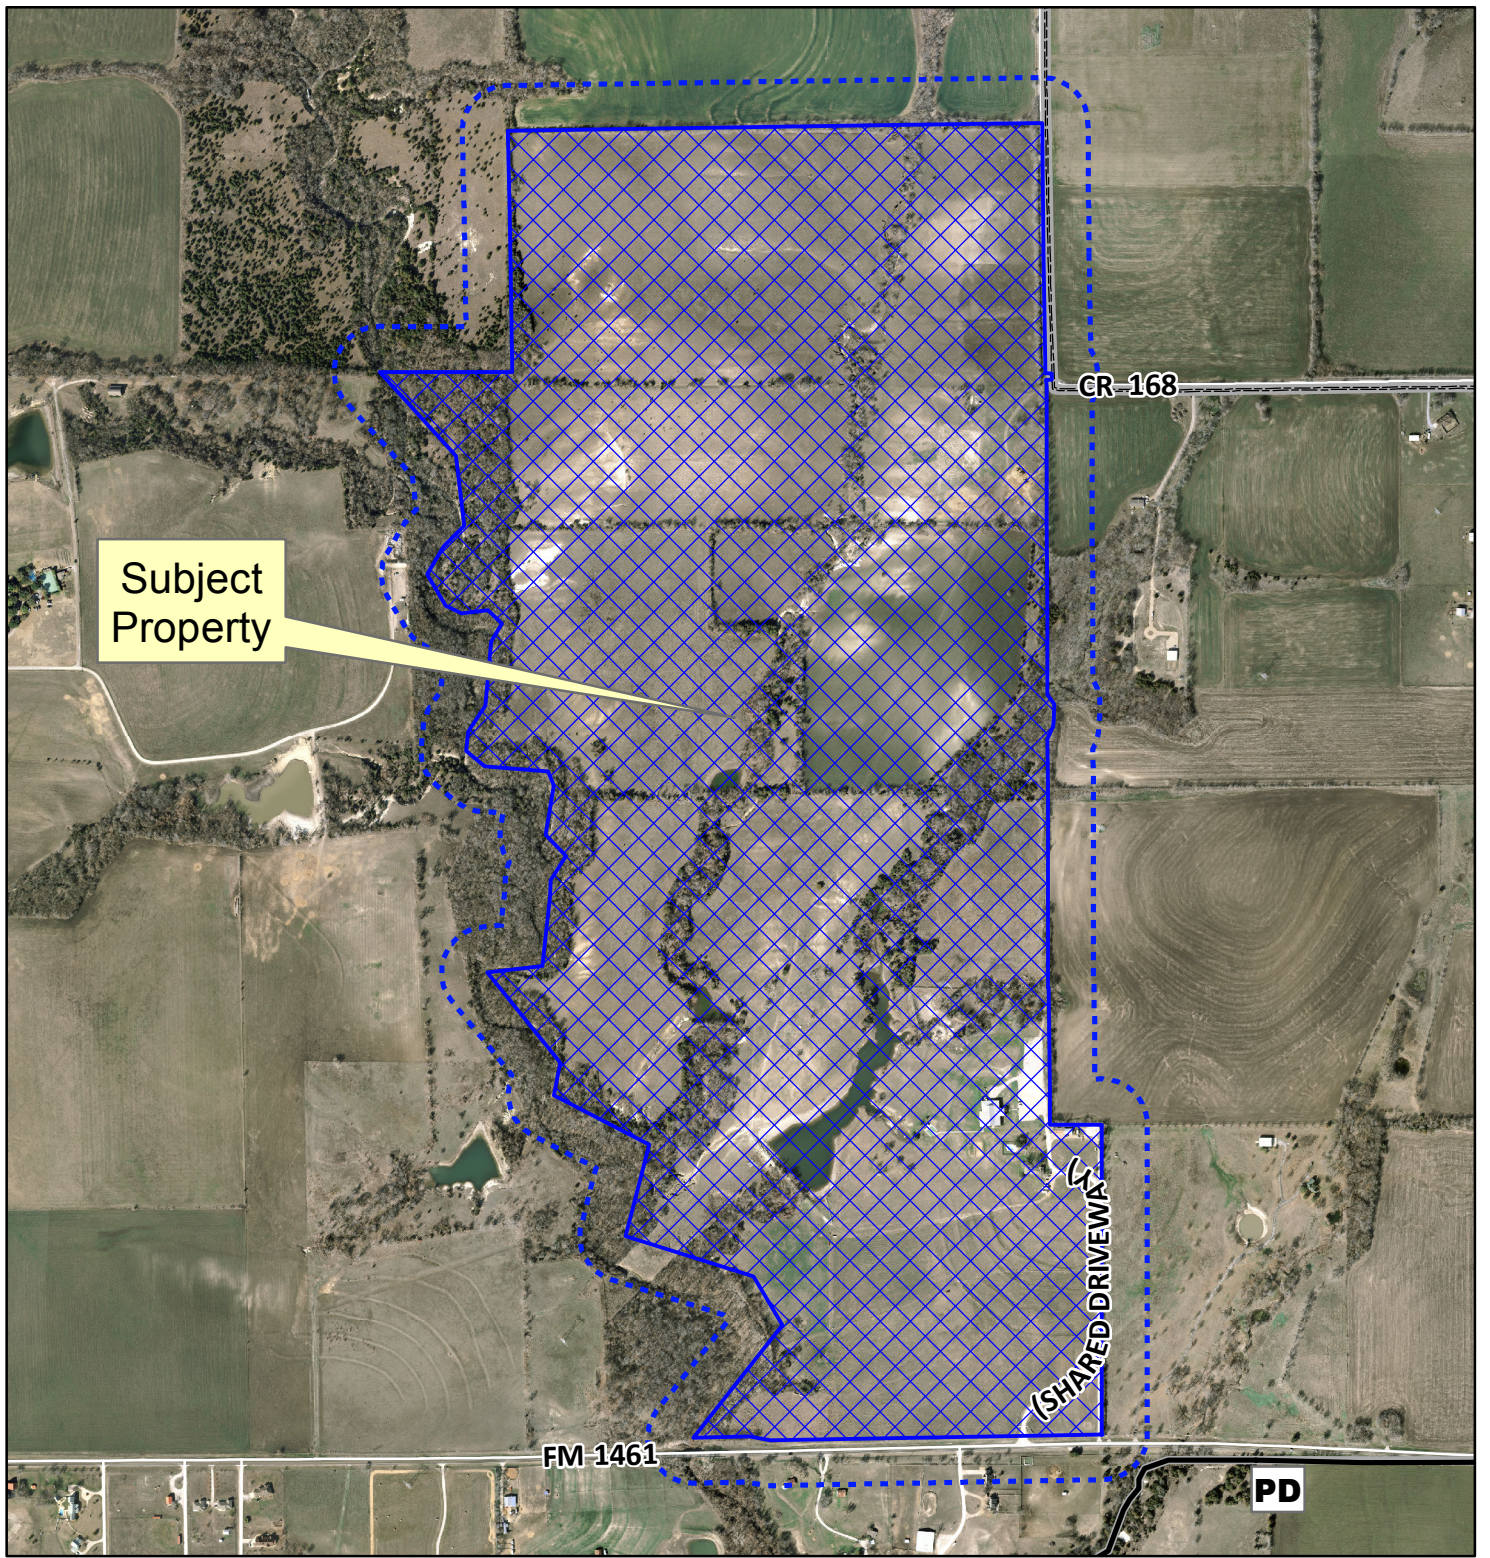

Subject Property

0 250 500
Feet

Notification Map

Case: 13-219Z

--- 200' Notification Buffer

Vicinity Map

Subject Property

CR-168

FM-1461

(SHARED DRIVEWAY)

PD

0 250 500 Feet

Notification Map

Case: 13-219Z

--- 200' Notification Buffer

Vicinity Map