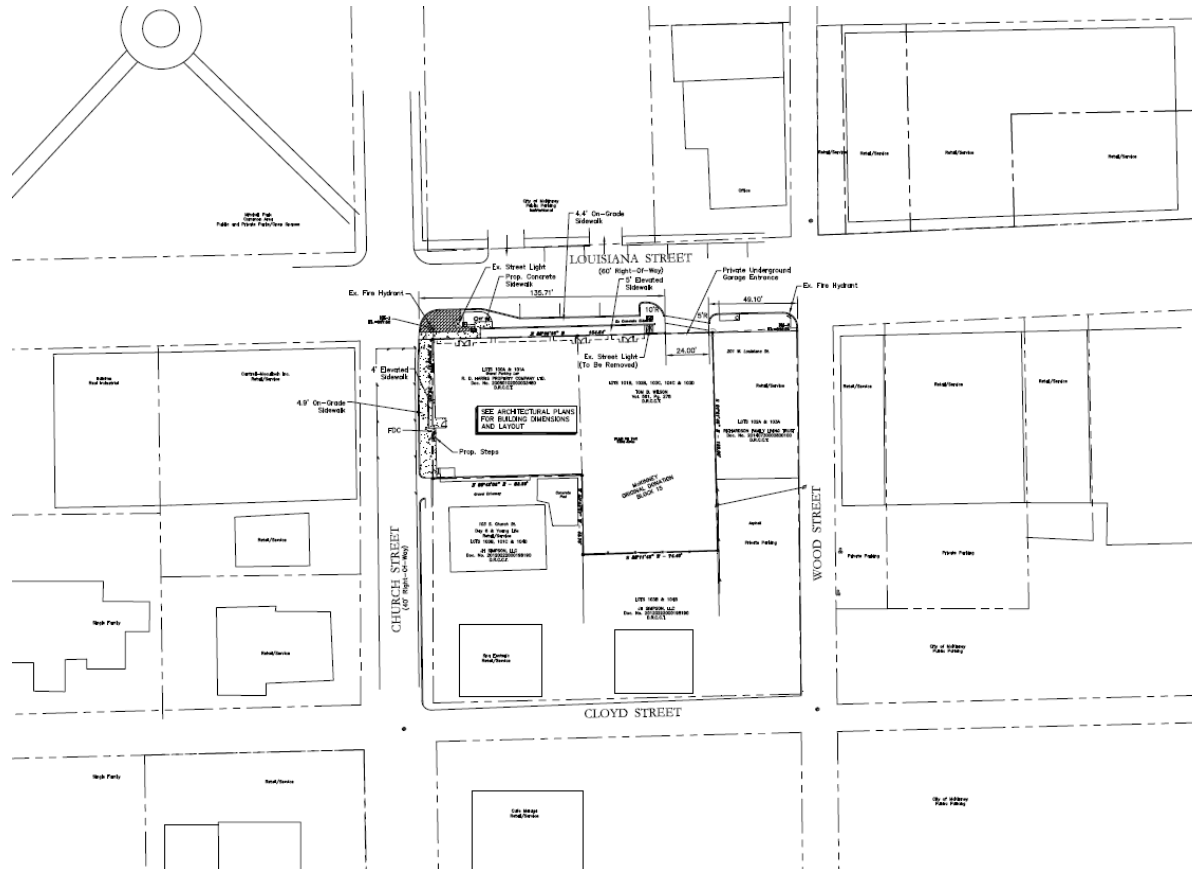

205 W. Louisiana

17-180SP

Location Map

Aerial Exhibit

Site Plan

Building Elevations