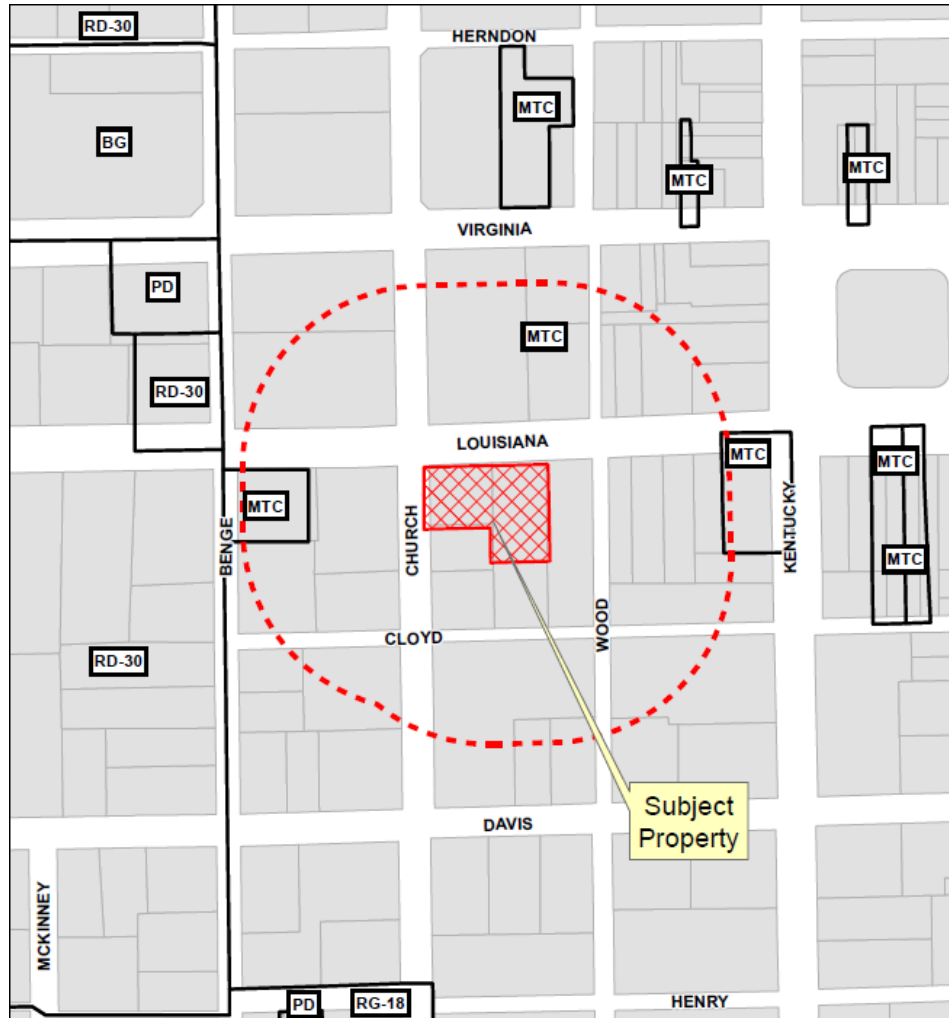

205 W. Louisiana

17-180SP

Location Map

Aerial Exhibit

Site Plan

Building Elevations