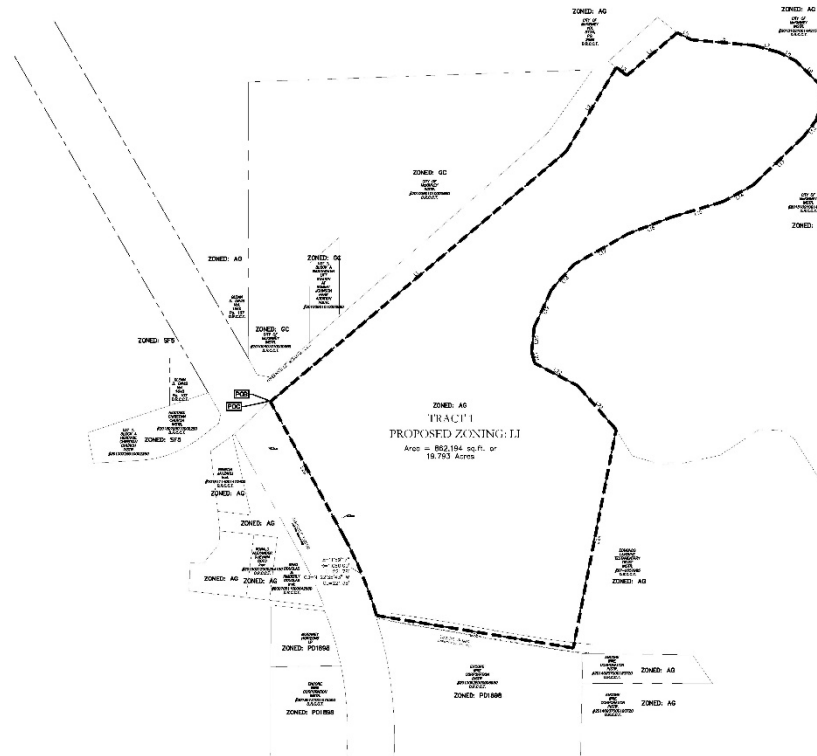

Proposed Zoning Exhibit

Drawn By	Checked By	Date
1	1	
2	2	
3	3	
4	4	
5	5	
6	6	

ZONING EXHIBIT
NE AIRPORT DRIVE
& HINLOI ROAD
19.79 ACRES TRACT I
CITY OF MCKINNEY, TEXAS

Drawn By
Checked By
Date

ZF

Project No.
Date