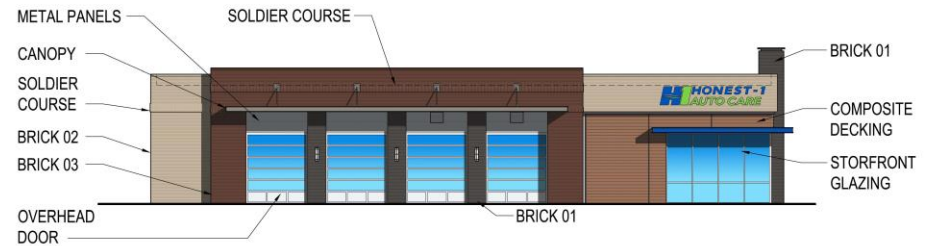

# Architectural Elevations

(Informational Only)

EXTERIOR FINISH SCHEDULE	
COMPOSITE DECKING	OPEN WOOD SLATS AZEK - VINTAGE COLLECTION - CYPRESS
BRICK 01	BRICK ACME - MODULAR SIZE THINBRICK - ONYX
BRICK 02	BRICK ACME - MODULAR SIZE THINBRICK - DRIFTWOOD
BRICK 03	BRICK ACME - MODULAR SIZE THINBRICK - TBD
CANOPY	PREFINISHED METAL AWNING ARCHITECTURAL FABRICATION, INC. - HELIX CANOPIES - SLATE GRAY
STOREFRONT GLAZING	PREFINISHED ALUMINUM FRAME KAWNEER - CLEAR ANODIZED
METAL PANEL	PREFINISHED METAL PANELS LAMINATORS INC. - OMEGA LITE - KYNAR DOVE GREY

PERSPECTIVE ELEVATION

FRONT ELEVATION

SIDE ELEVATION

BACK ELEVATION

SIDE ELEVATION