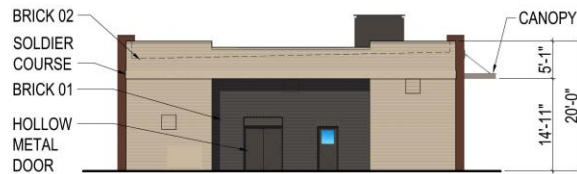

# Architectural Elevations

(Informational Only)

EXTERIOR FINISH SCHEDULE	
COMPOSITE DECKING	OPEN WOOD SLATS AZEK - VINTAGE COLLECTION - CYPRESS
BRICK 01	BRICK ACME - MODULAR SIZE THINBRICK - ONYX
BRICK 02	BRICK ACME - MODULAR SIZE THINBRICK - DRIFTWOOD
BRICK 03	BRICK ACME - MODULAR SIZE THINBRICK - TBD
CANOPY	PREFINISHED METAL AWNING ARCHITECTURAL FABRICATION, INC. - HELIX CANOPIES - SLATE GRAY
STOREFRONT GLAZING	PREFINISHED ALUMINUM FRAME KAWNEER - CLEAR ANODIZED
METAL PANEL	PREFINISHED METAL PANELS LAMINATORS INC. - OMEGA LITE - KYNAR DOVE GREY

PERSPECTIVE ELEVATION

FRONT ELEVATION

SIDE ELEVATION

BACK ELEVATION

SIDE ELEVATION