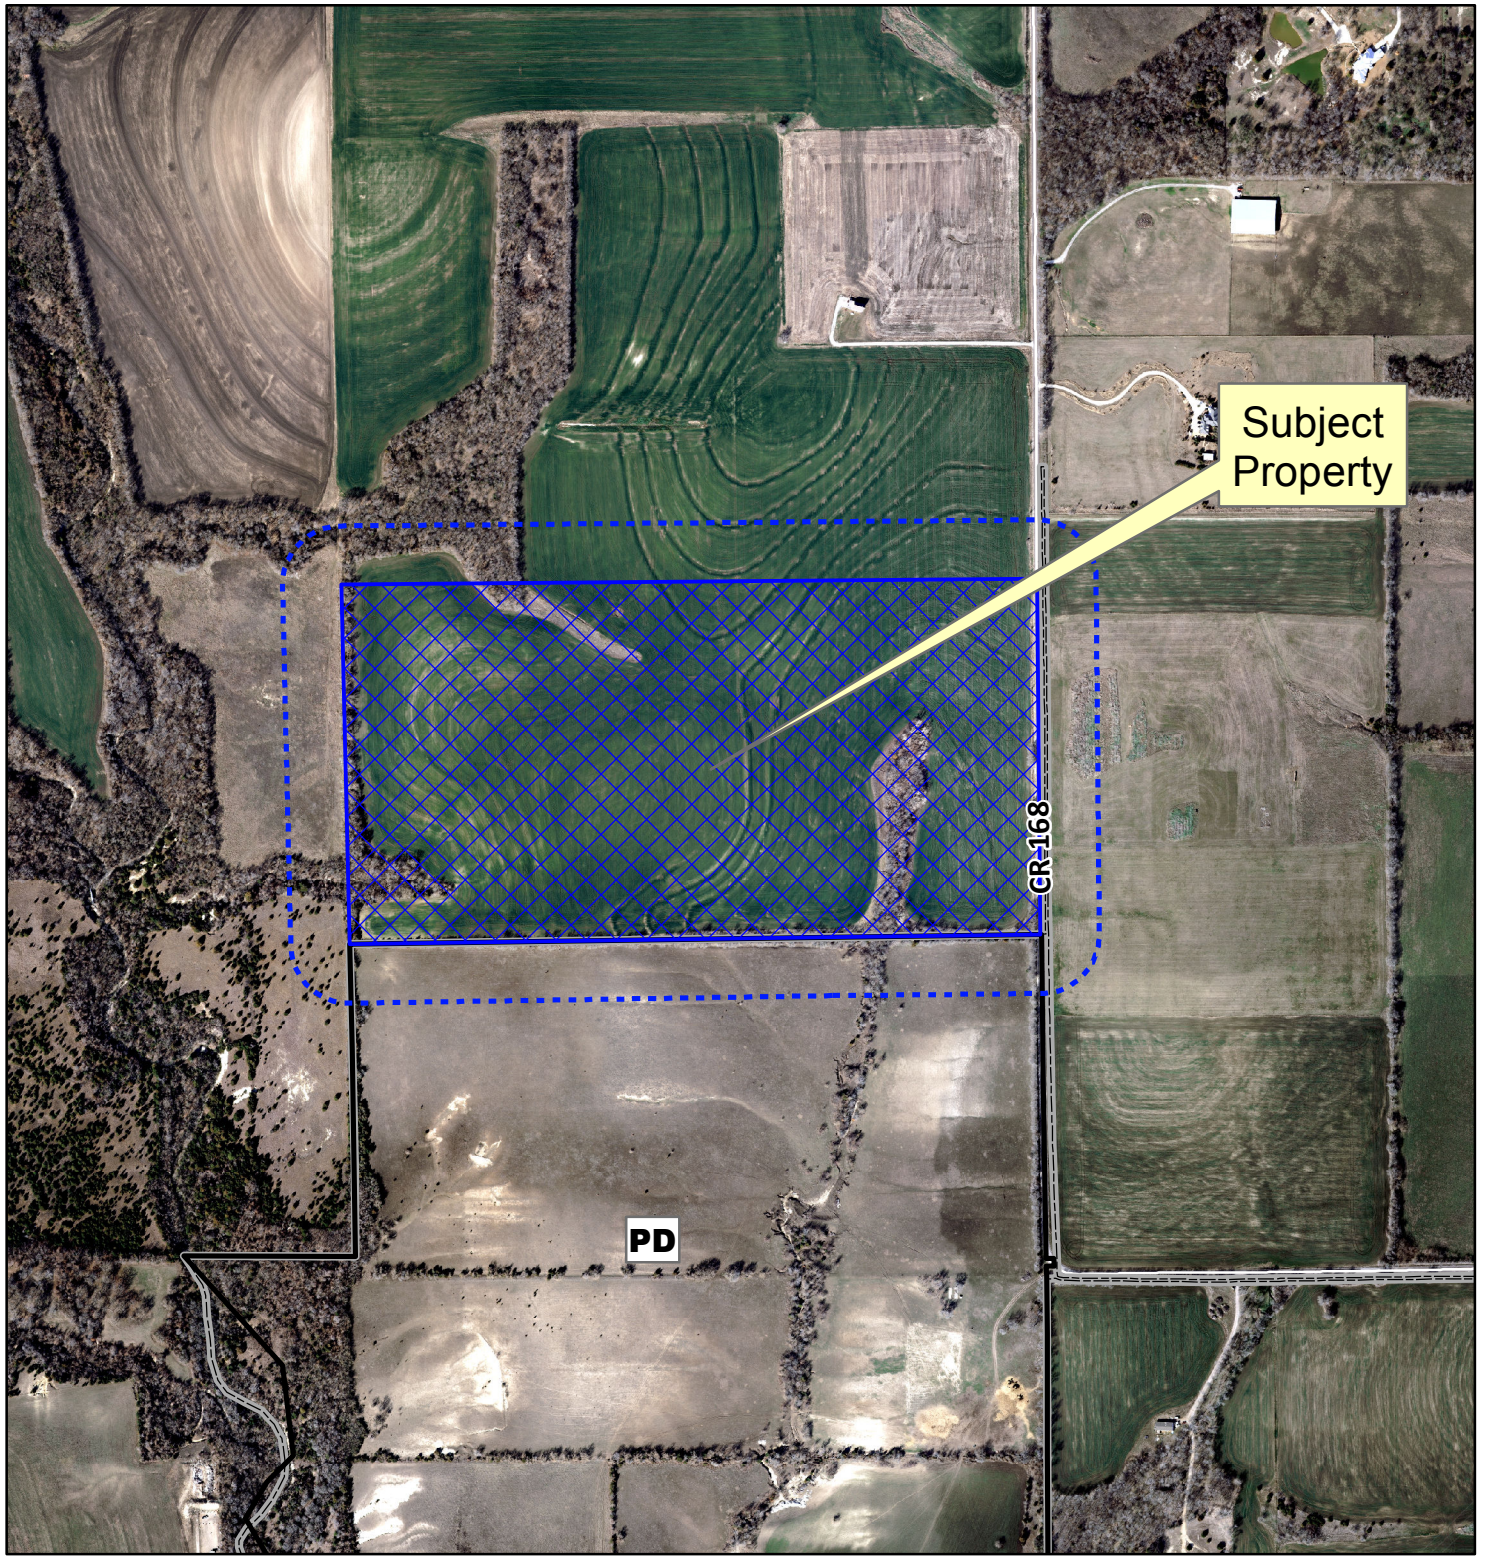

Subject Property

CR-168

PD

Notification Map

Case: 14-263A

--- 200' Notification Buffer

Vicinity Map

Subject Property

CR-168

PD

0 440 880 Feet

Notification Map

Case: 14-263A

--- 200' Notification Buffer

Vicinity Map