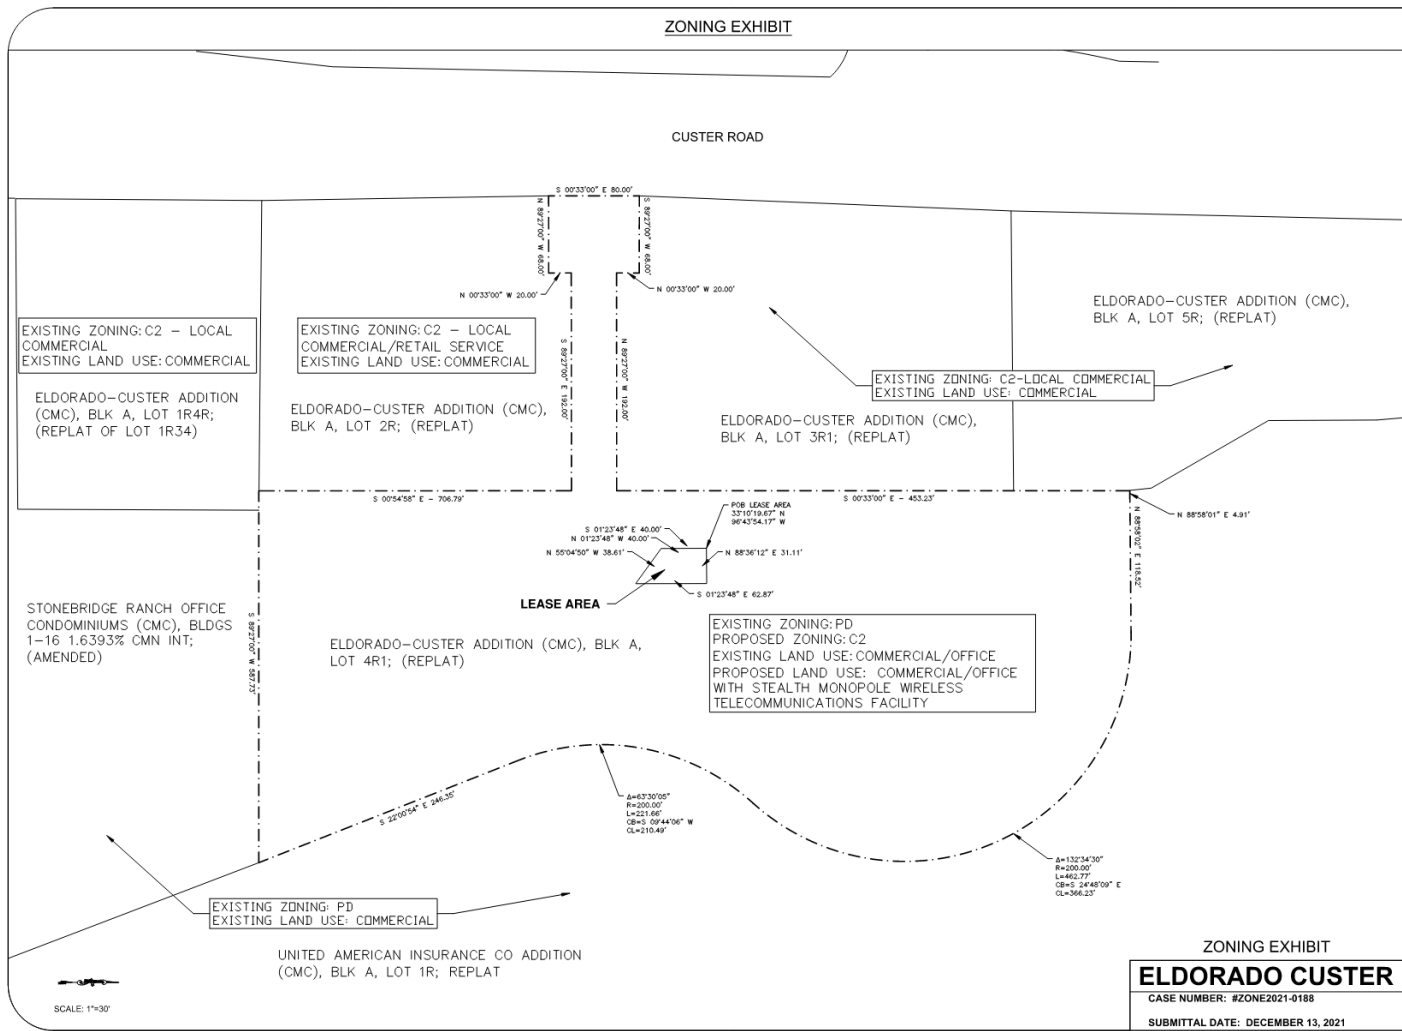

# Telecommunications Tower Rezoning

21-0188Z

# Location Map

# Proposed Elevations and Site Plan