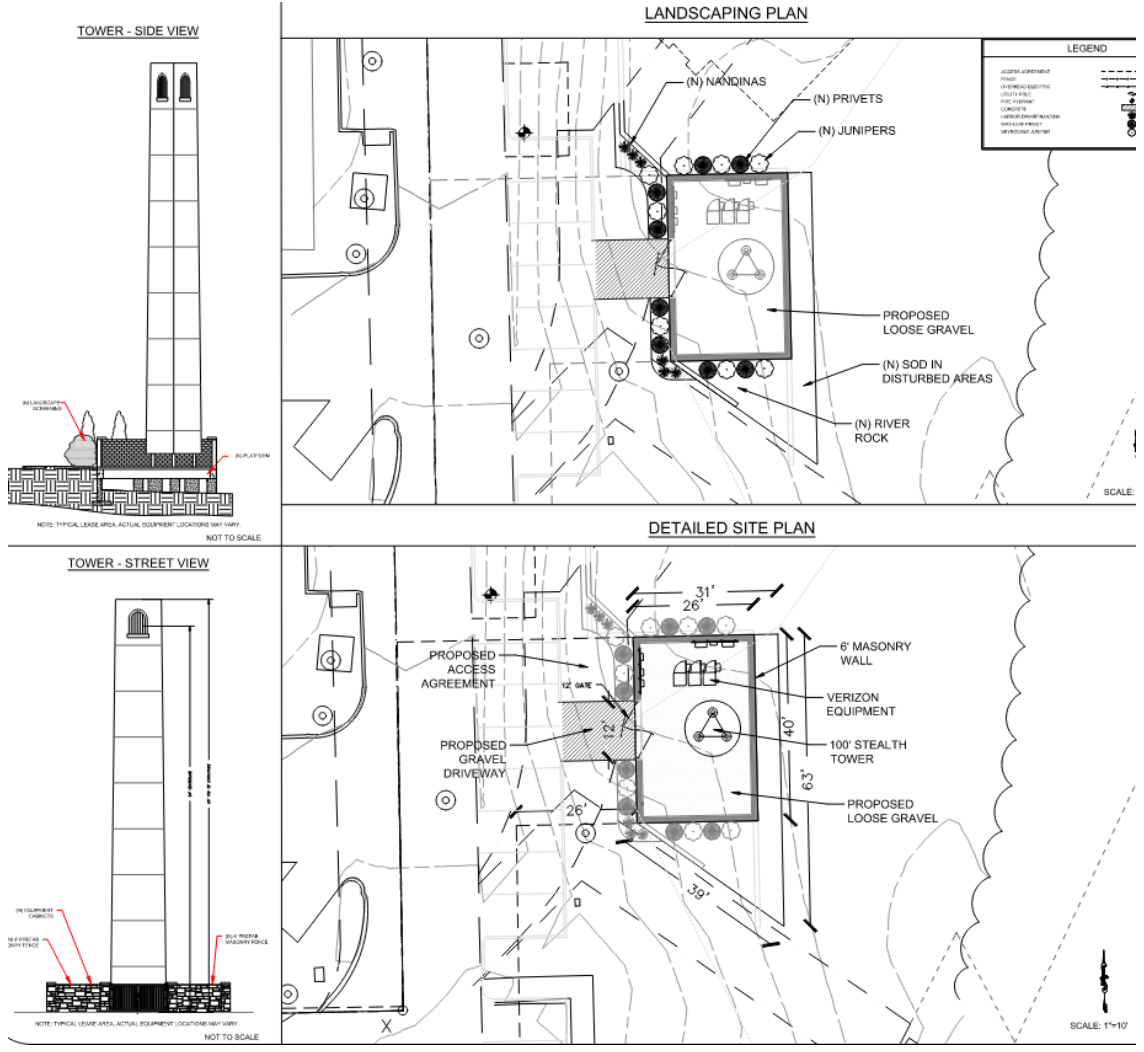

# Telecommunications Tower Rezoning

21-0188Z

# Location Map

# Proposed Zoning Exhibit

# Proposed Elevations and Site Plan