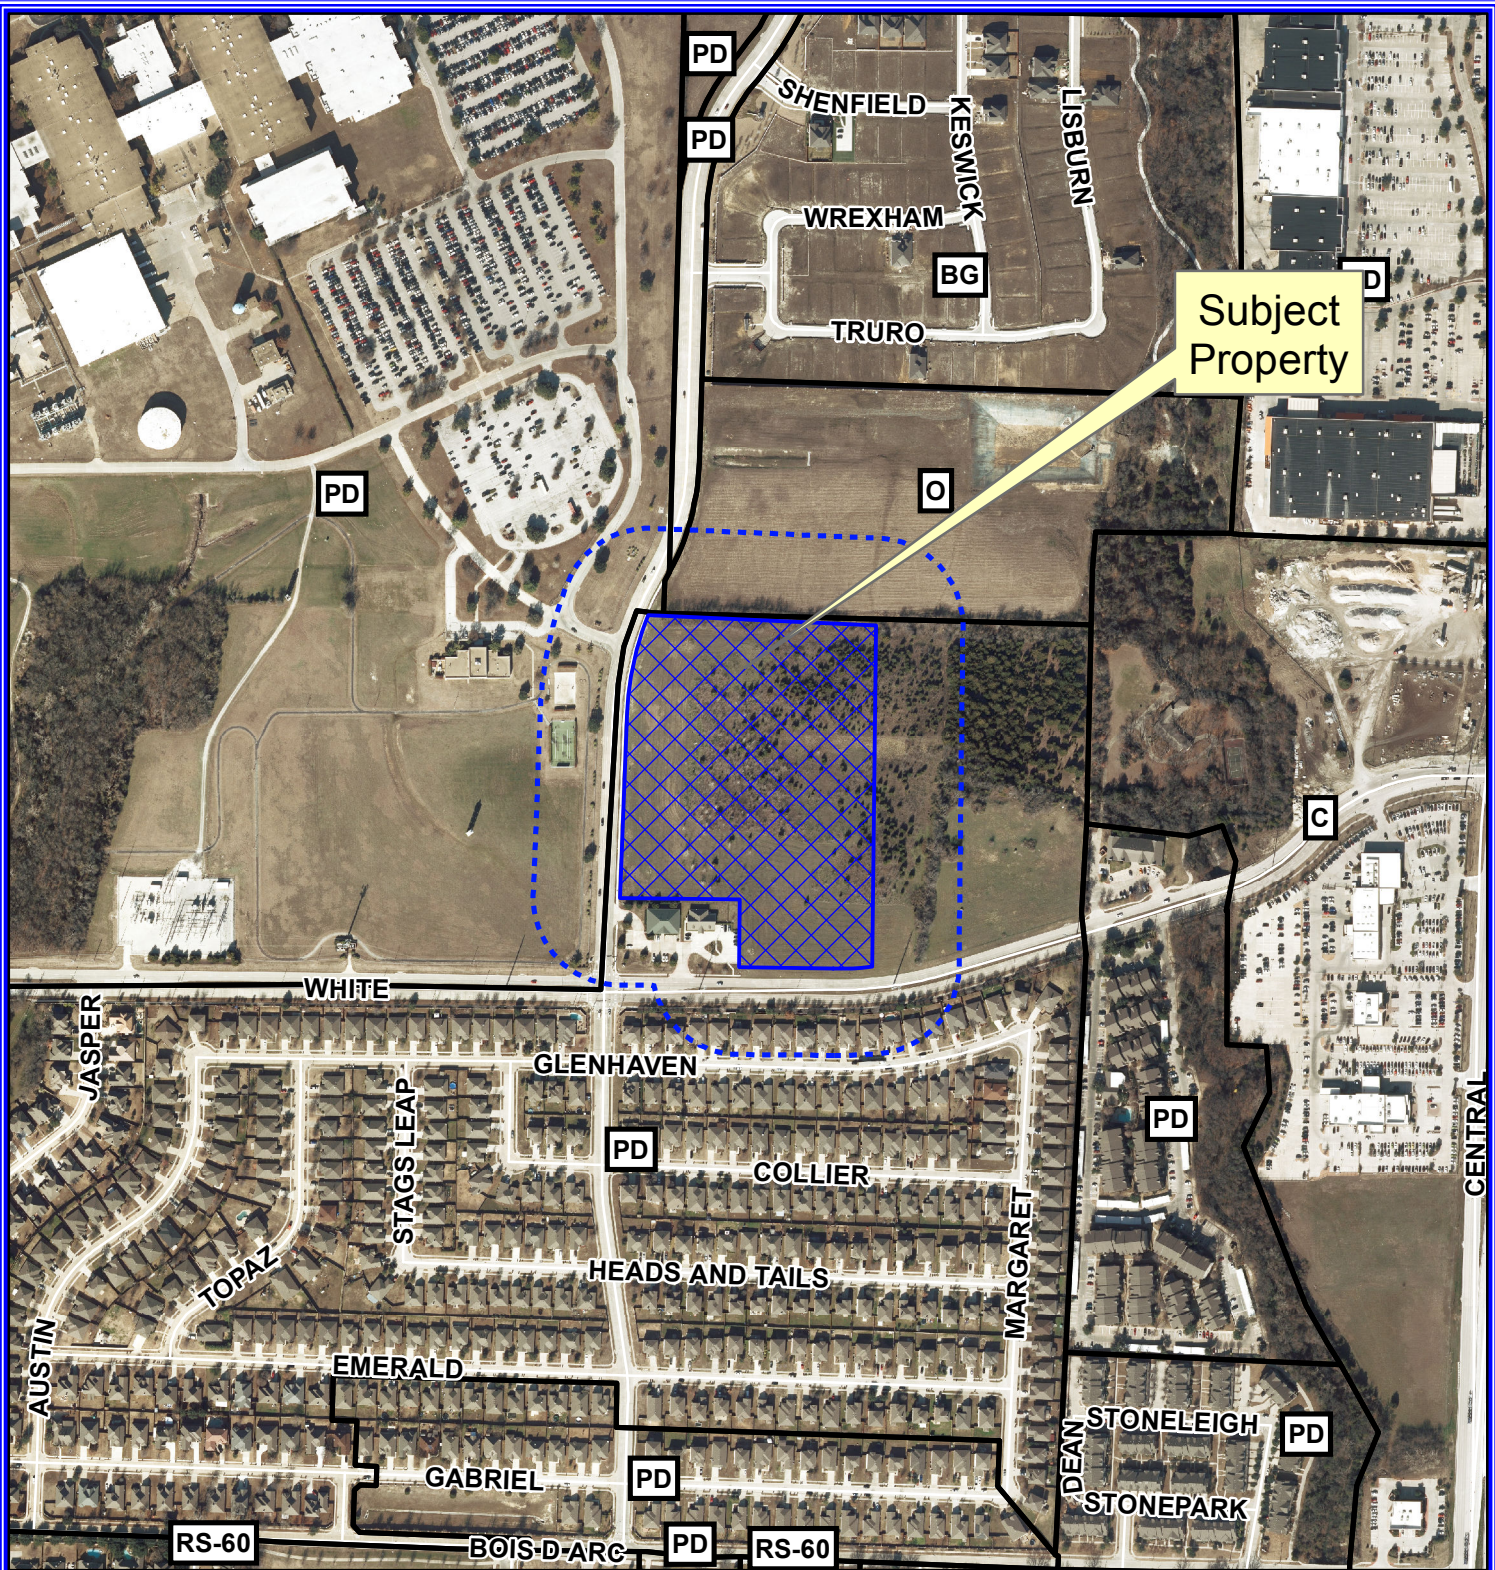

Notification Map

Case: 15-316SP

--- 200' Buffer

Vicinity Map

Notification Map

Case: 15-316SP

--- 200' Buffer