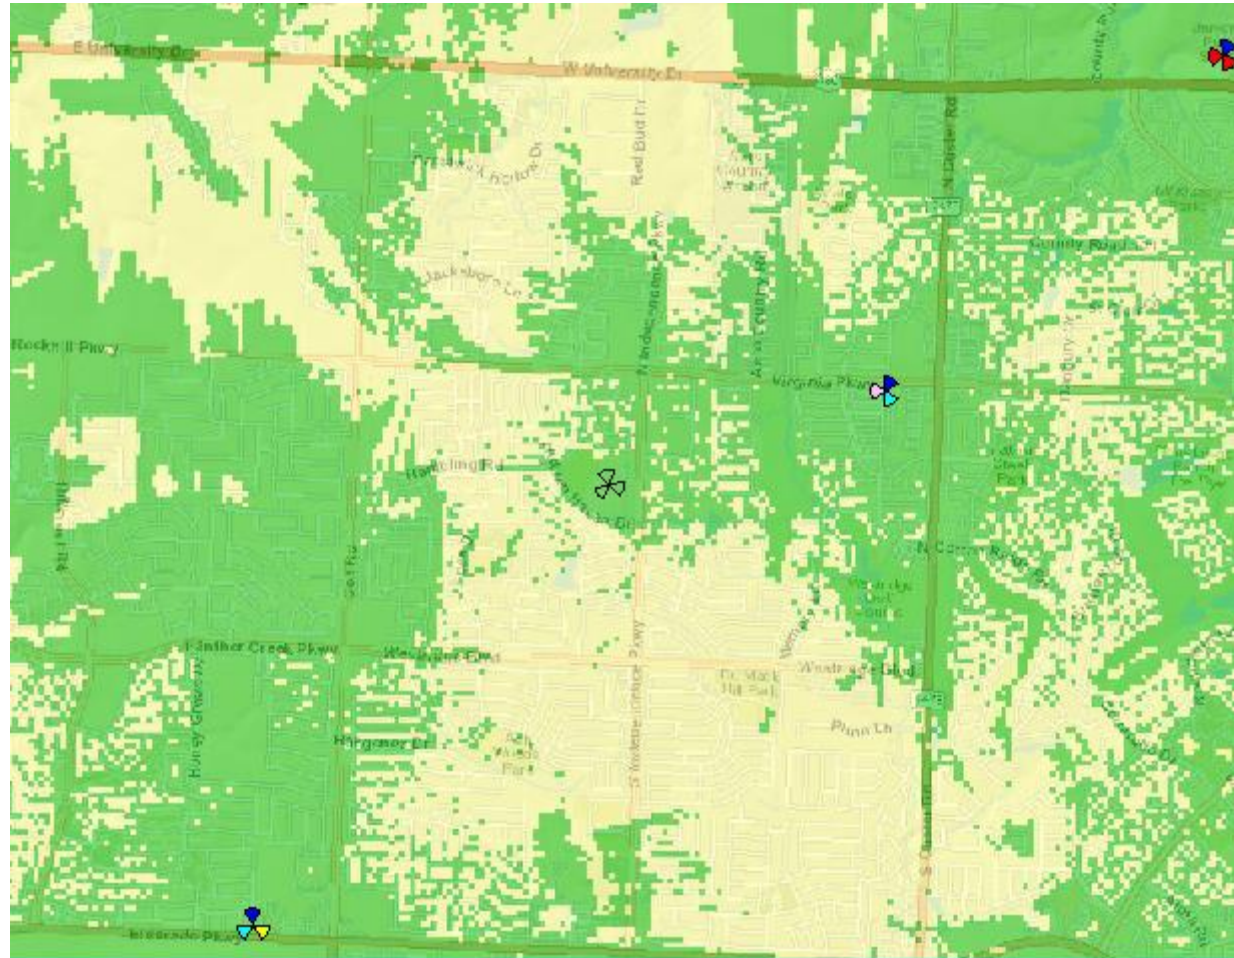

# **WESTRIDGE Proposed Macro Site RF Plots**

**Note: All plots are at 75' using candidate location C**

# WESTRIDGE - Aerial view of challenged area

# WESTRIDGE - RSRP Plots – Current

Confidential and proprietary materials for authorized Verizon personnel and outside agencies only. Use, disclosure or distribution of this material is not permitted to any unauthorized persons or third parties except by written agreement.