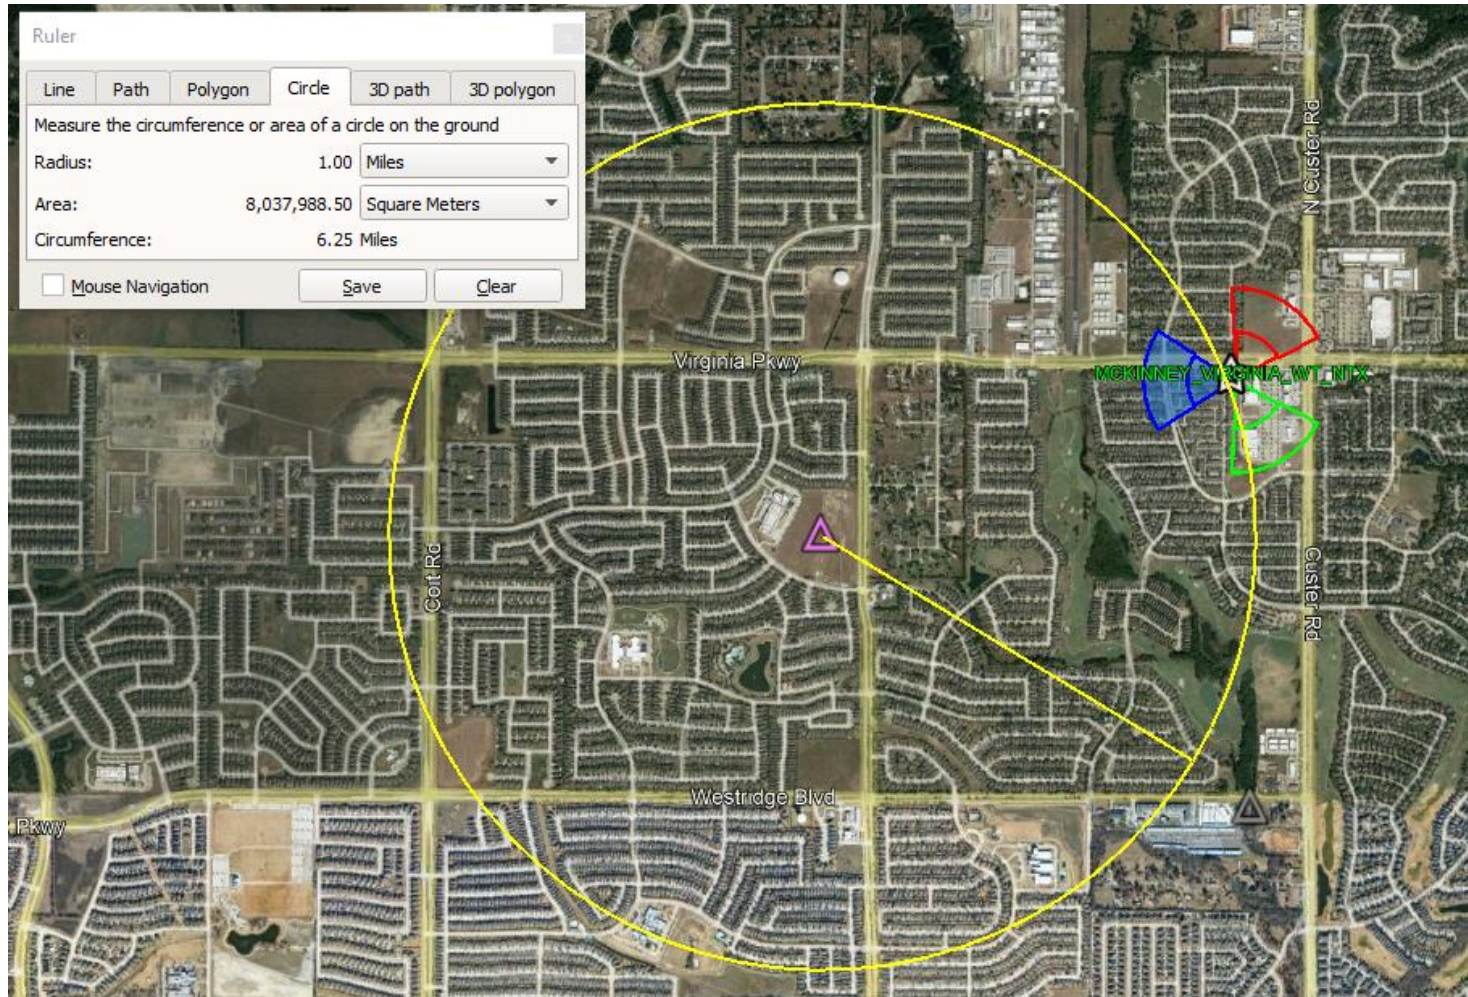

# **WESTRIDGE Proposed Macro Site RF Plots**

**Note: All plots are at 75' using candidate location C**

# WESTRIDGE - Aerial view of challenged area

# WESTRIDGE - RSRP Plots – Current

Confidential and proprietary materials for authorized Verizon personnel and outside agencies only. Use, disclosure or distribution of this material is not permitted to any unauthorized persons or third parties except by written agreement.