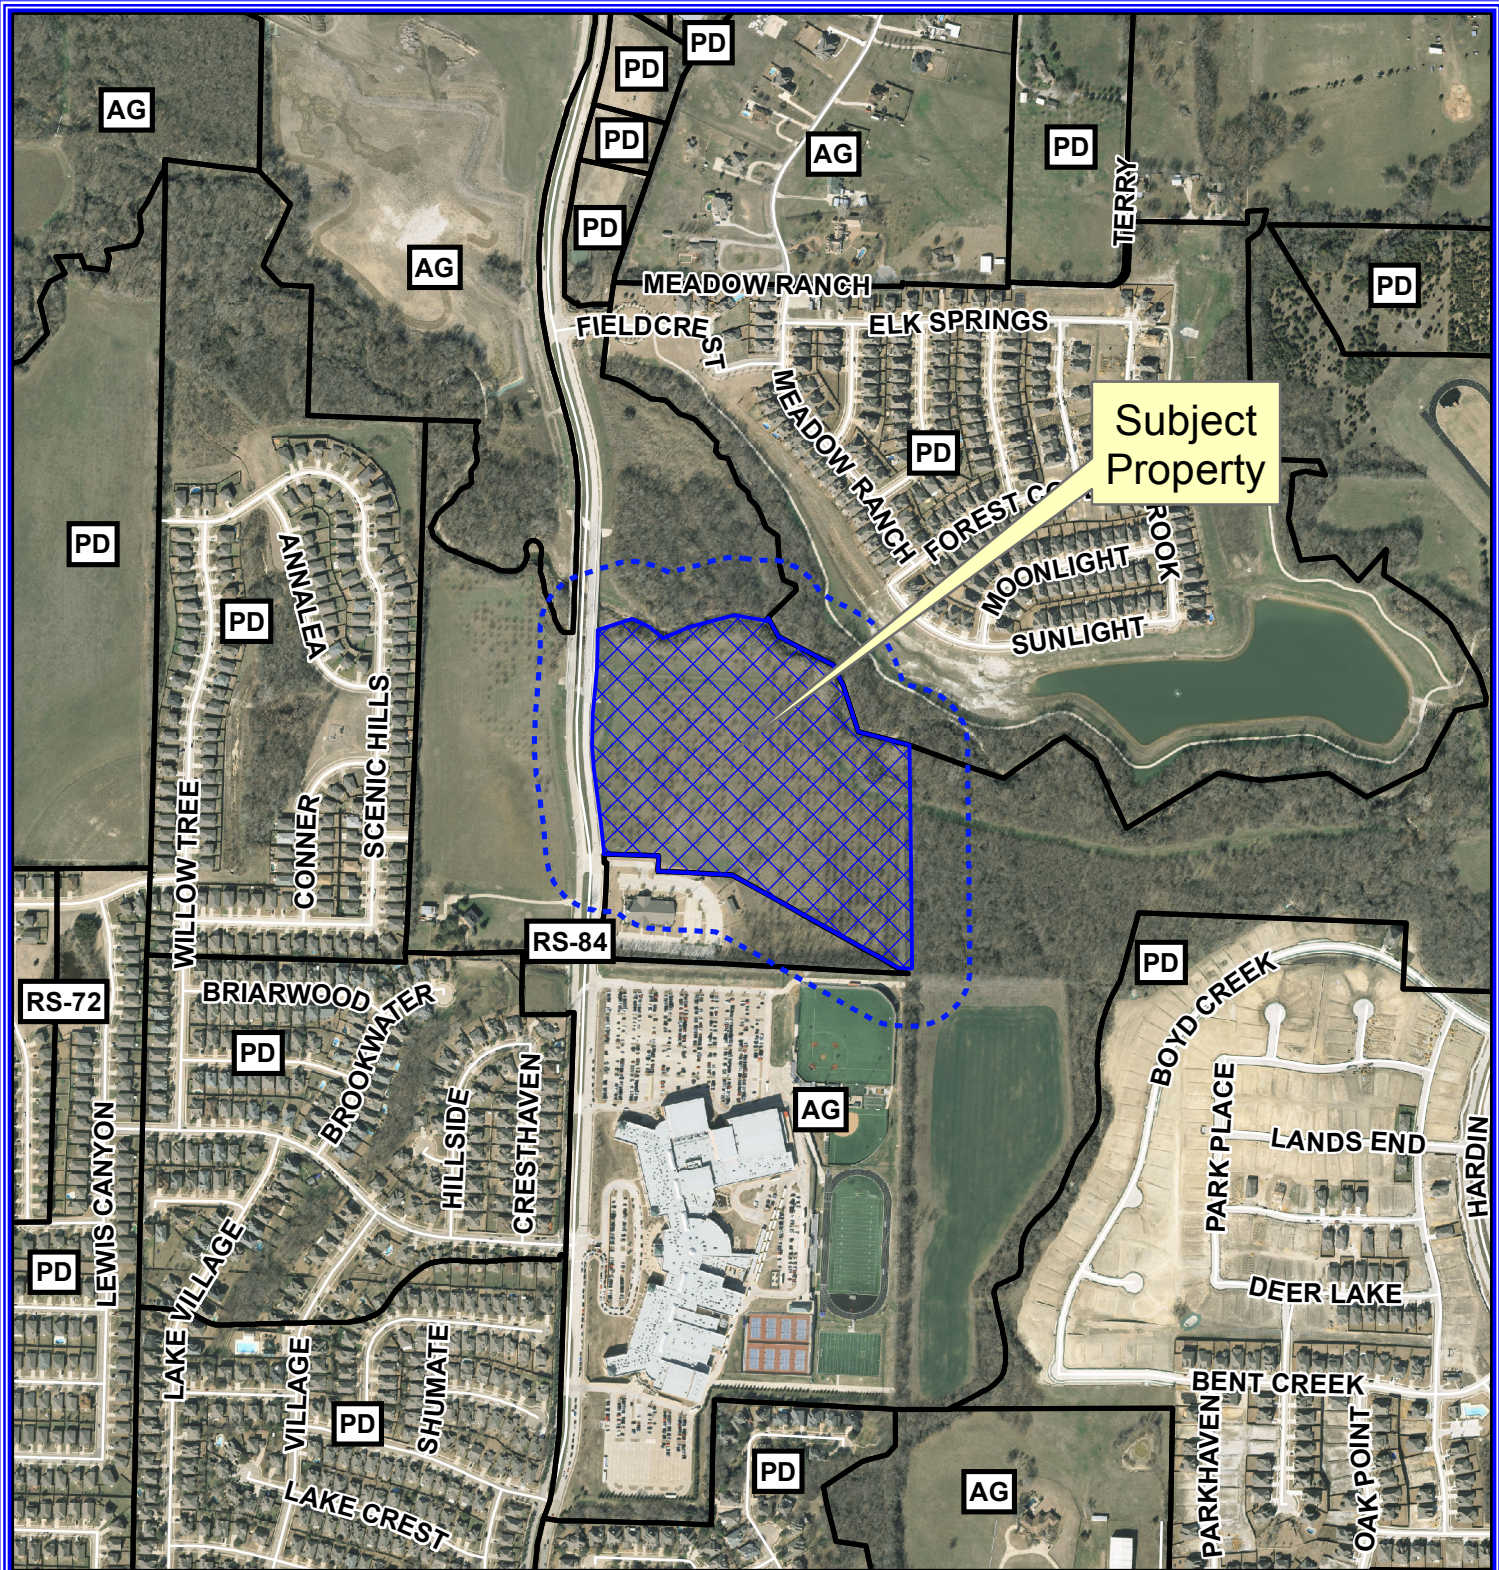

Notification Map

Case: 15-273Z

--- 200' Buffer

Notification Map

Case: 15-273Z

--- 200' Buffer