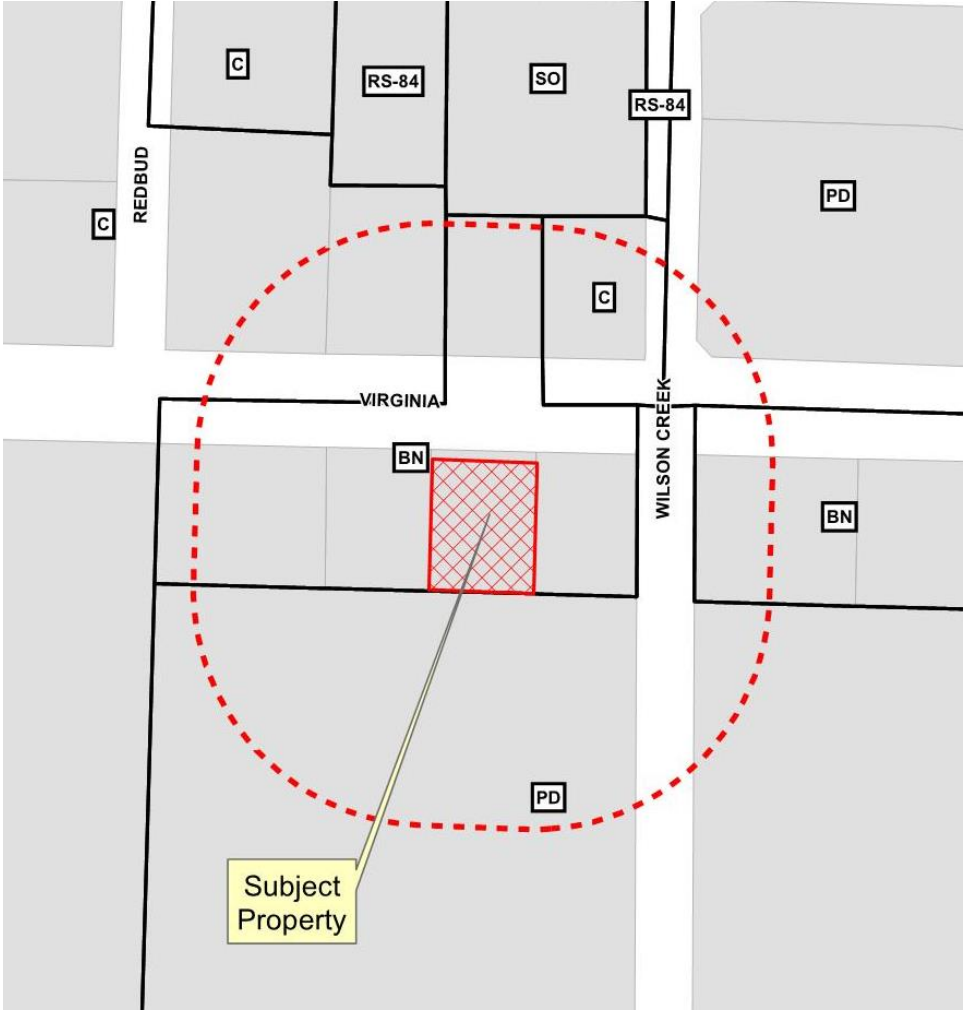

Pet Vet Rezoning

17-050Z

Location Map

Aerial Exhibit

Proposed Zoning Exhibit

VIRGINIA STREET
(WESTBOUND)
LOUISIANA STREET
(EASTBOUND)
100' R.O.W.
P.O.V. DEED=VOLUME 611, PAGE 40