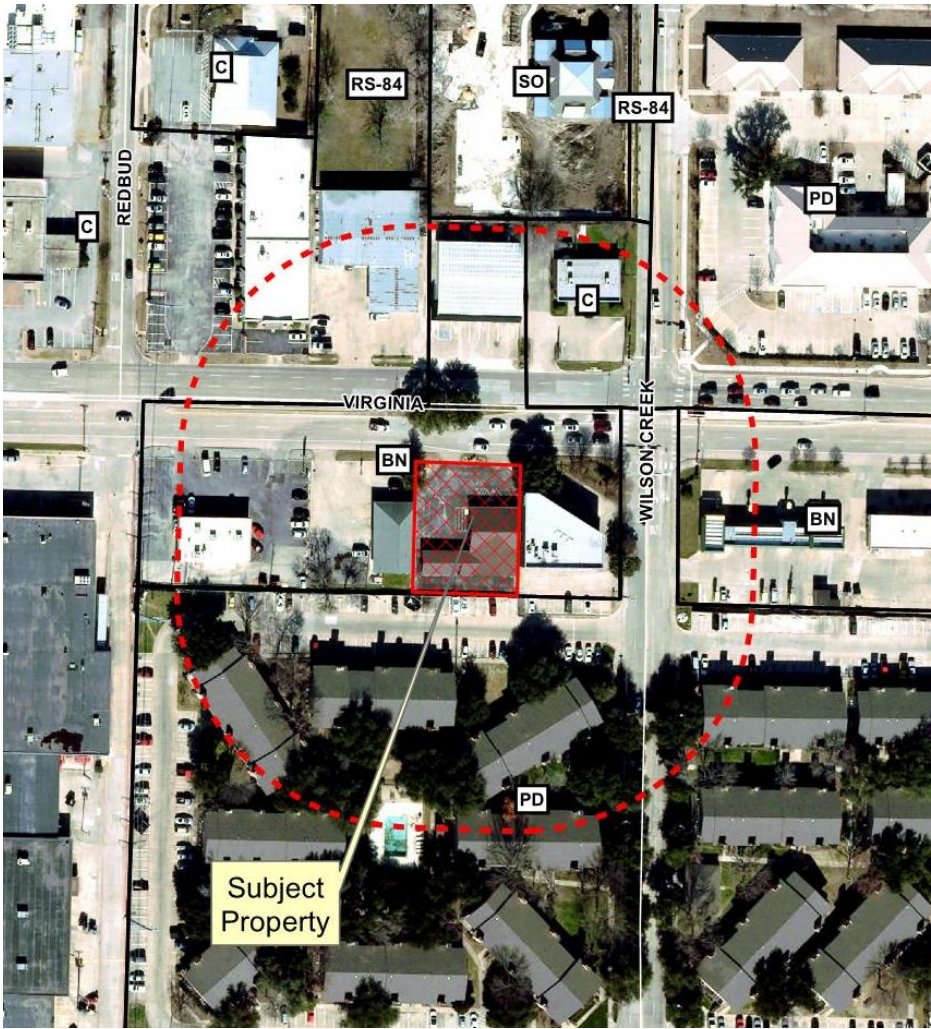

Pet Vet Rezoning

17-050Z

Location Map

Aerial Exhibit

Proposed Zoning Exhibit

VIRGINIA STREET
(WESTBOUND)
LOUISIANA STREET
(EASTBOUND)
100' R.O.W.
P.O.V. DEED=VOLUME 611, PAGE 40