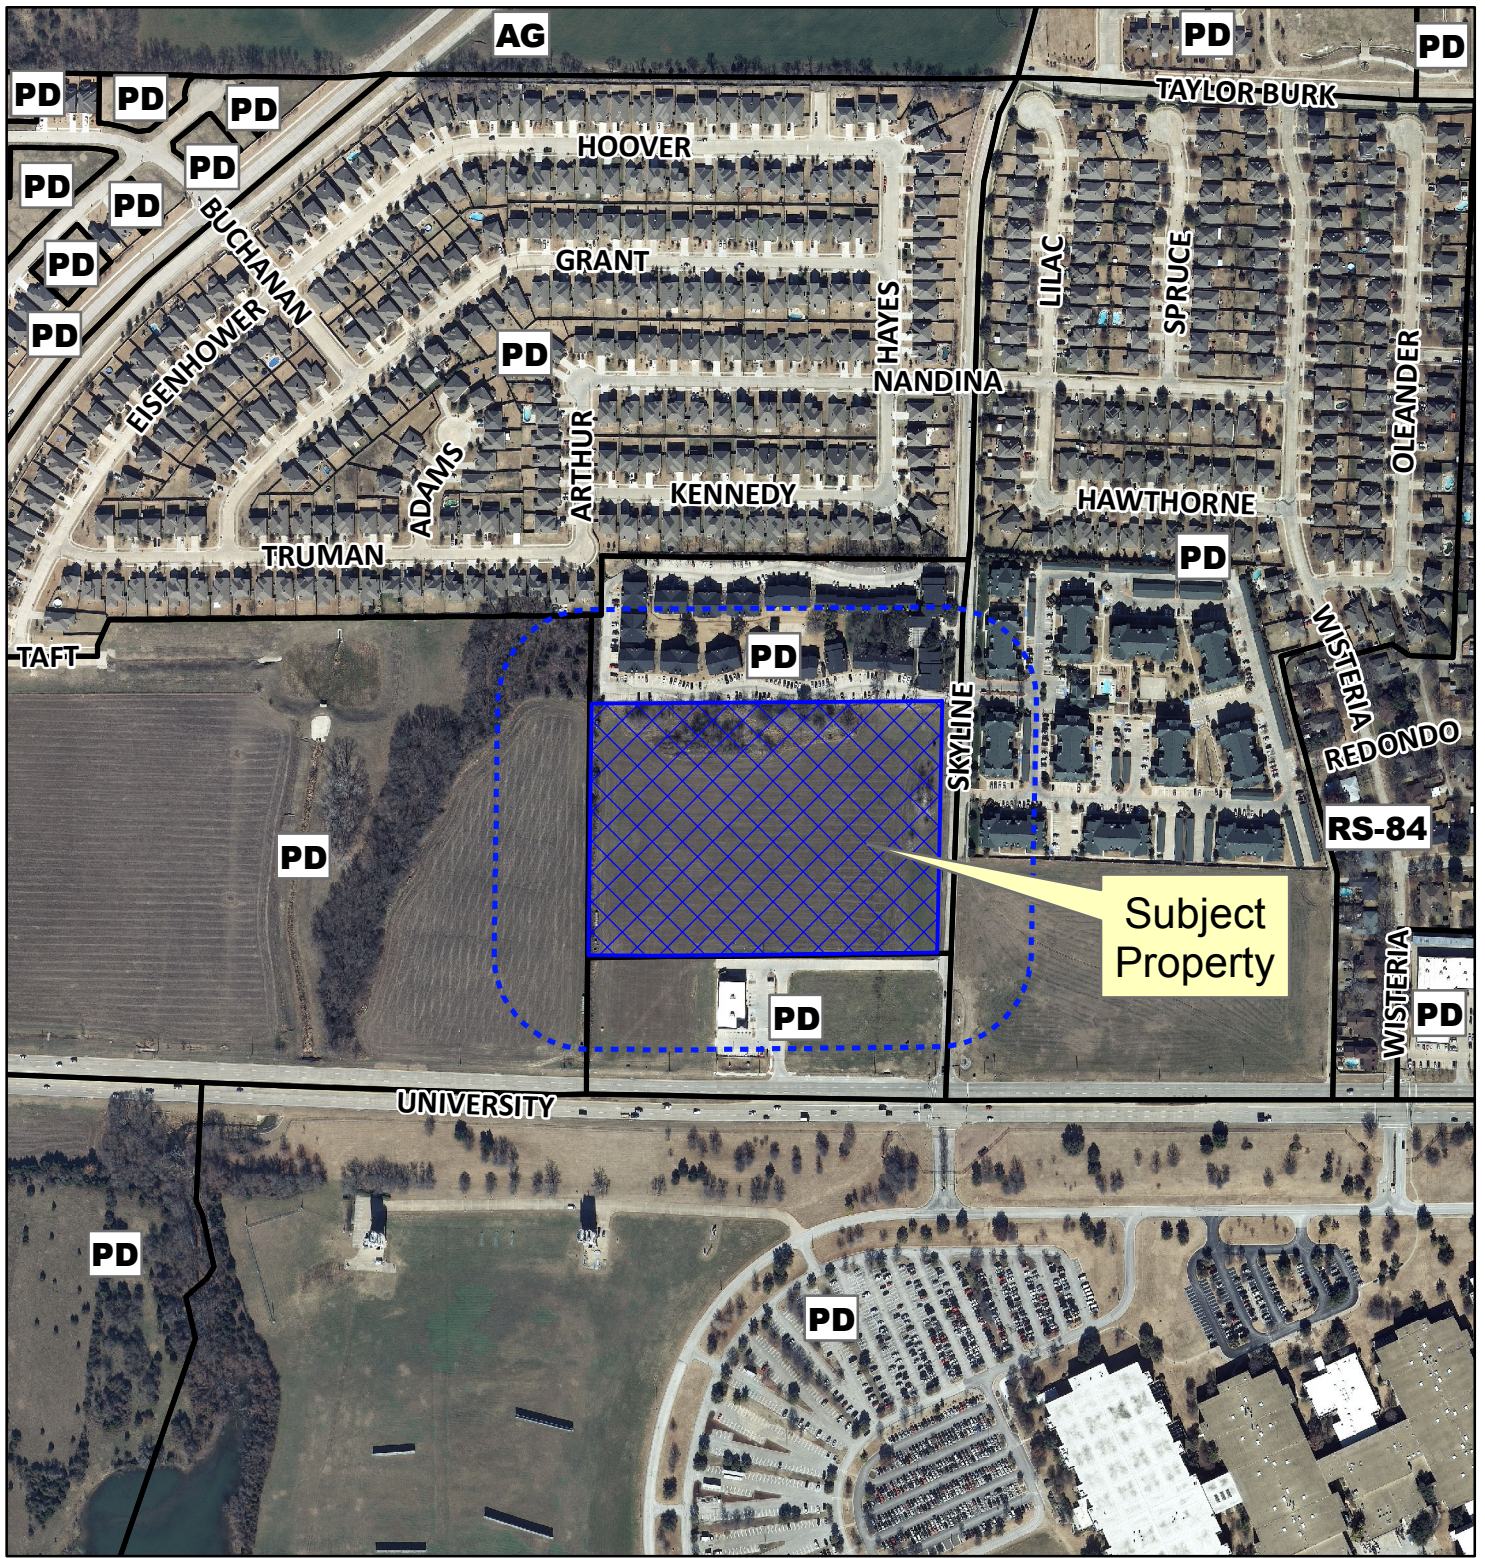

# Notification Map

Case: 13-132Z

--- 200' Notification Buffer