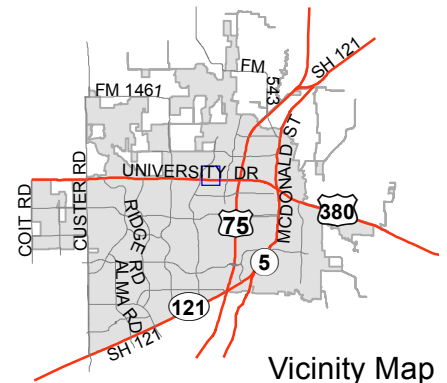

# Notification Map

Case: 13-132Z

--- 200' Notification Buffer