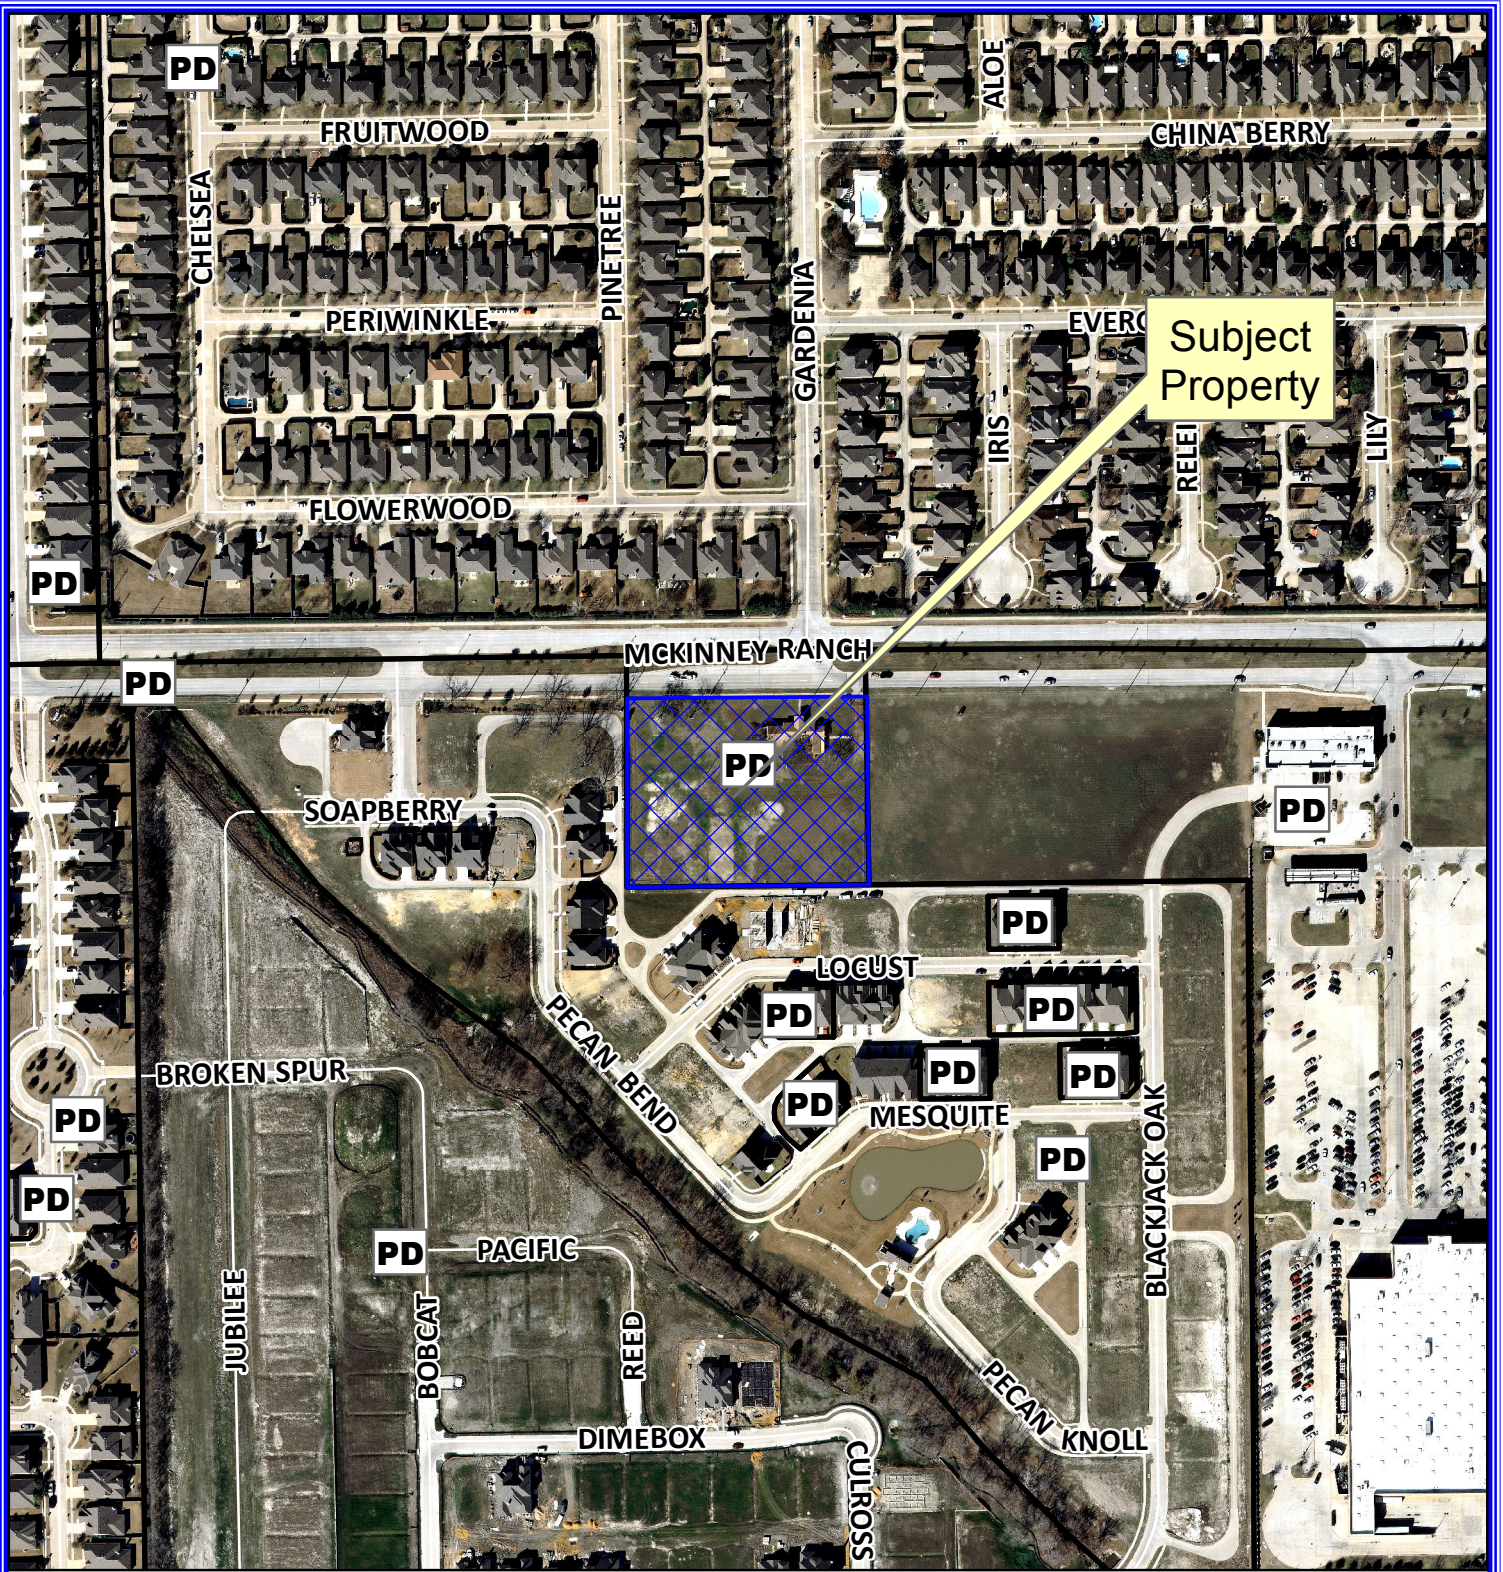

Location Map

Case: 15-145PF

Path: S:\MCKGIS\Notification\Projects\2015\15-145PF.mxd

DISCLAIMER: This map and information contained in it were developed exclusively for use by the City of McKinney. Any use or reliance on this map by anyone else is at that party's risk and without liability to the City of McKinney, its officials or employees for any discrepancies, errors, or variances which may exist.

Subject Property

Location Map

Case: 15-145PF

Path: S:\MCKGIS\Notification\Projects\2015\15-145PF.mxd

DISCLAIMER: This map and information contained in it were developed exclusively for use by the City of McKinney. Any use or reliance on this map by anyone else is at that party's risk and without liability to the City of McKinney, its officials or employees for any discrepancies, errors, or variances which may exist.