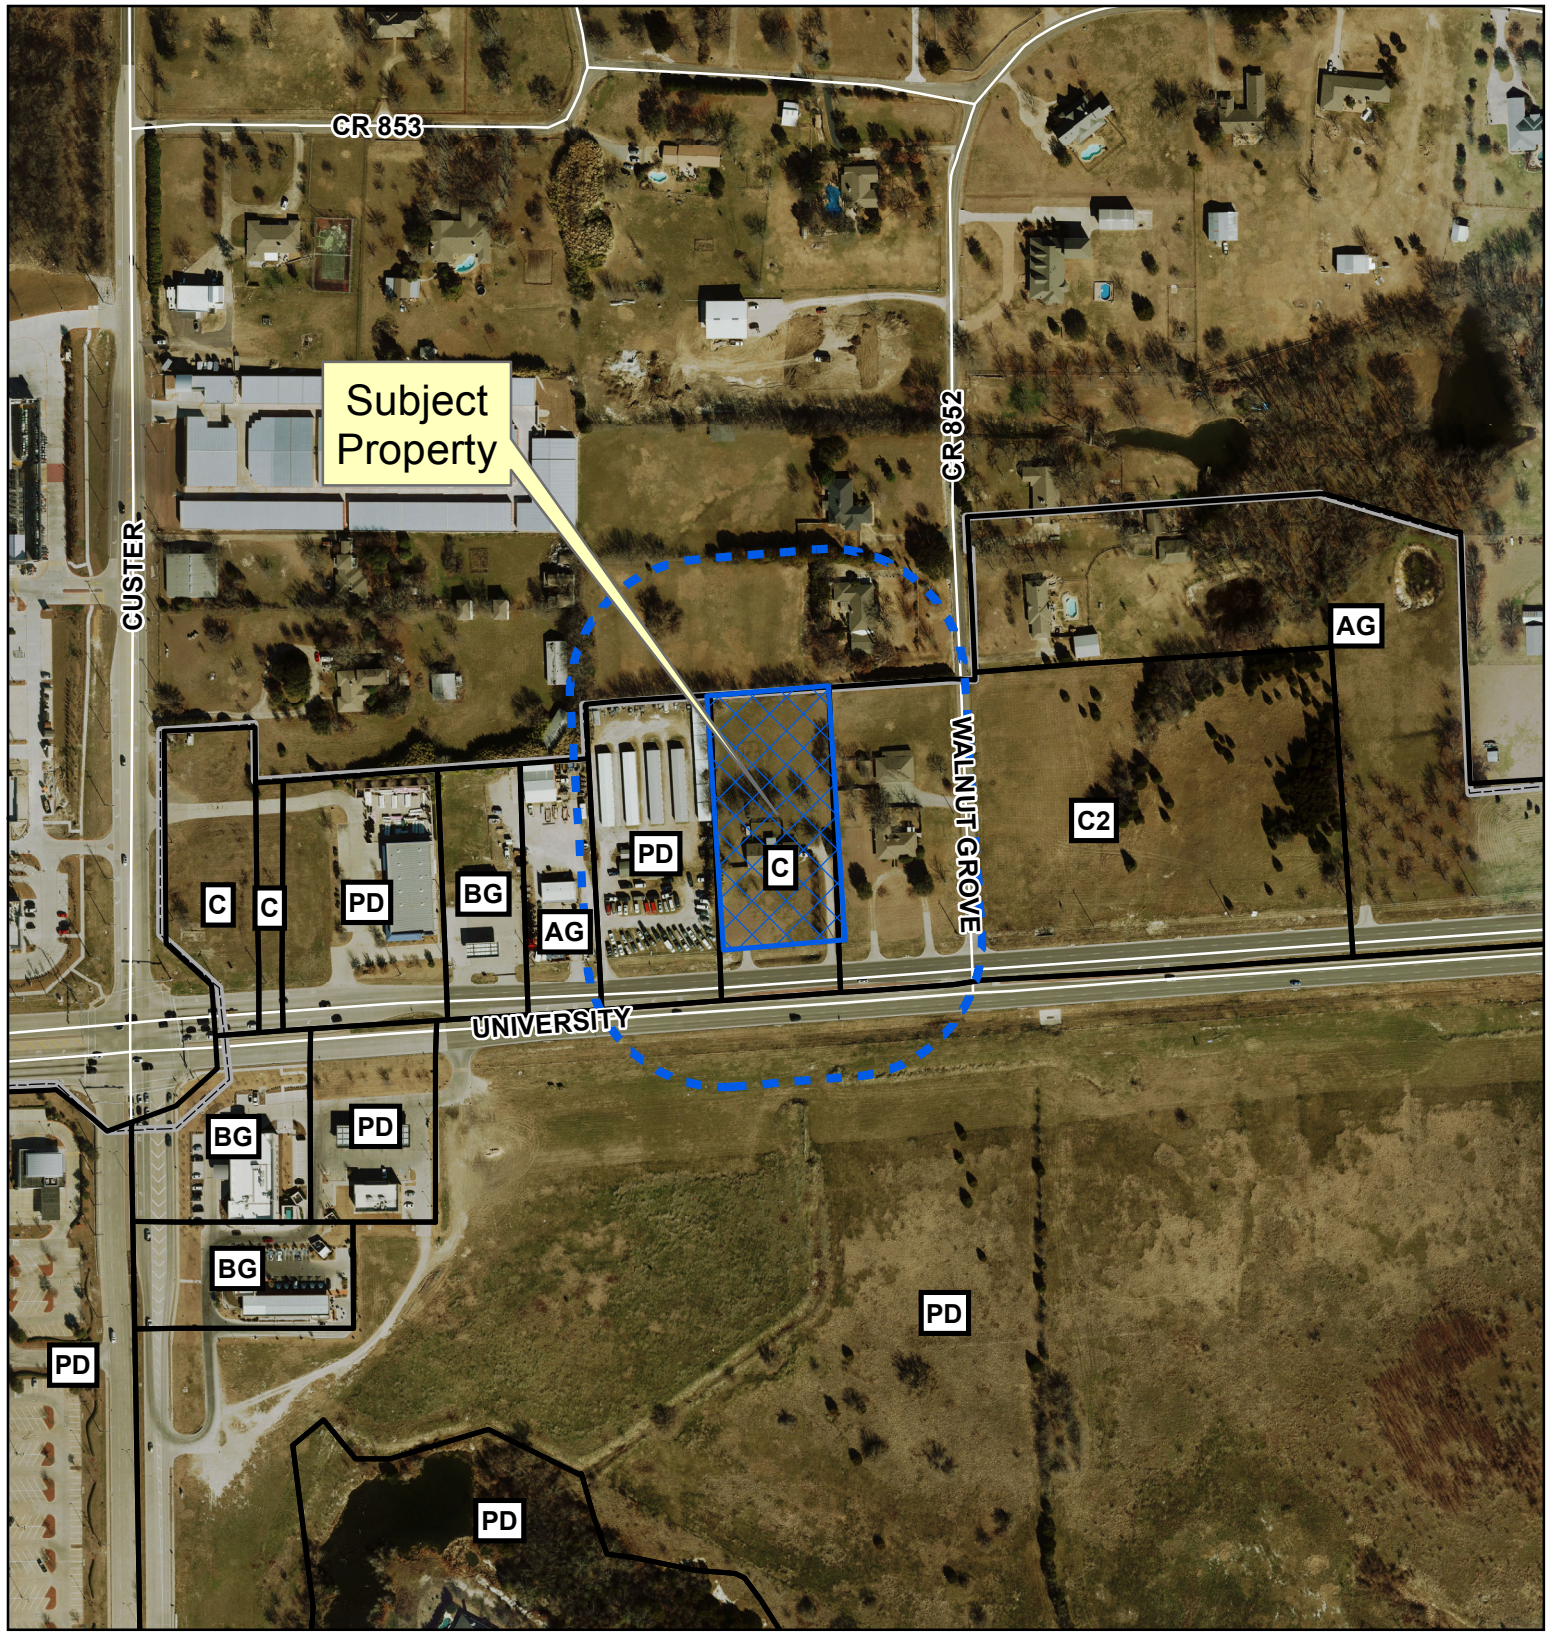

Property Owner Notification Map

ZONE2019-0032