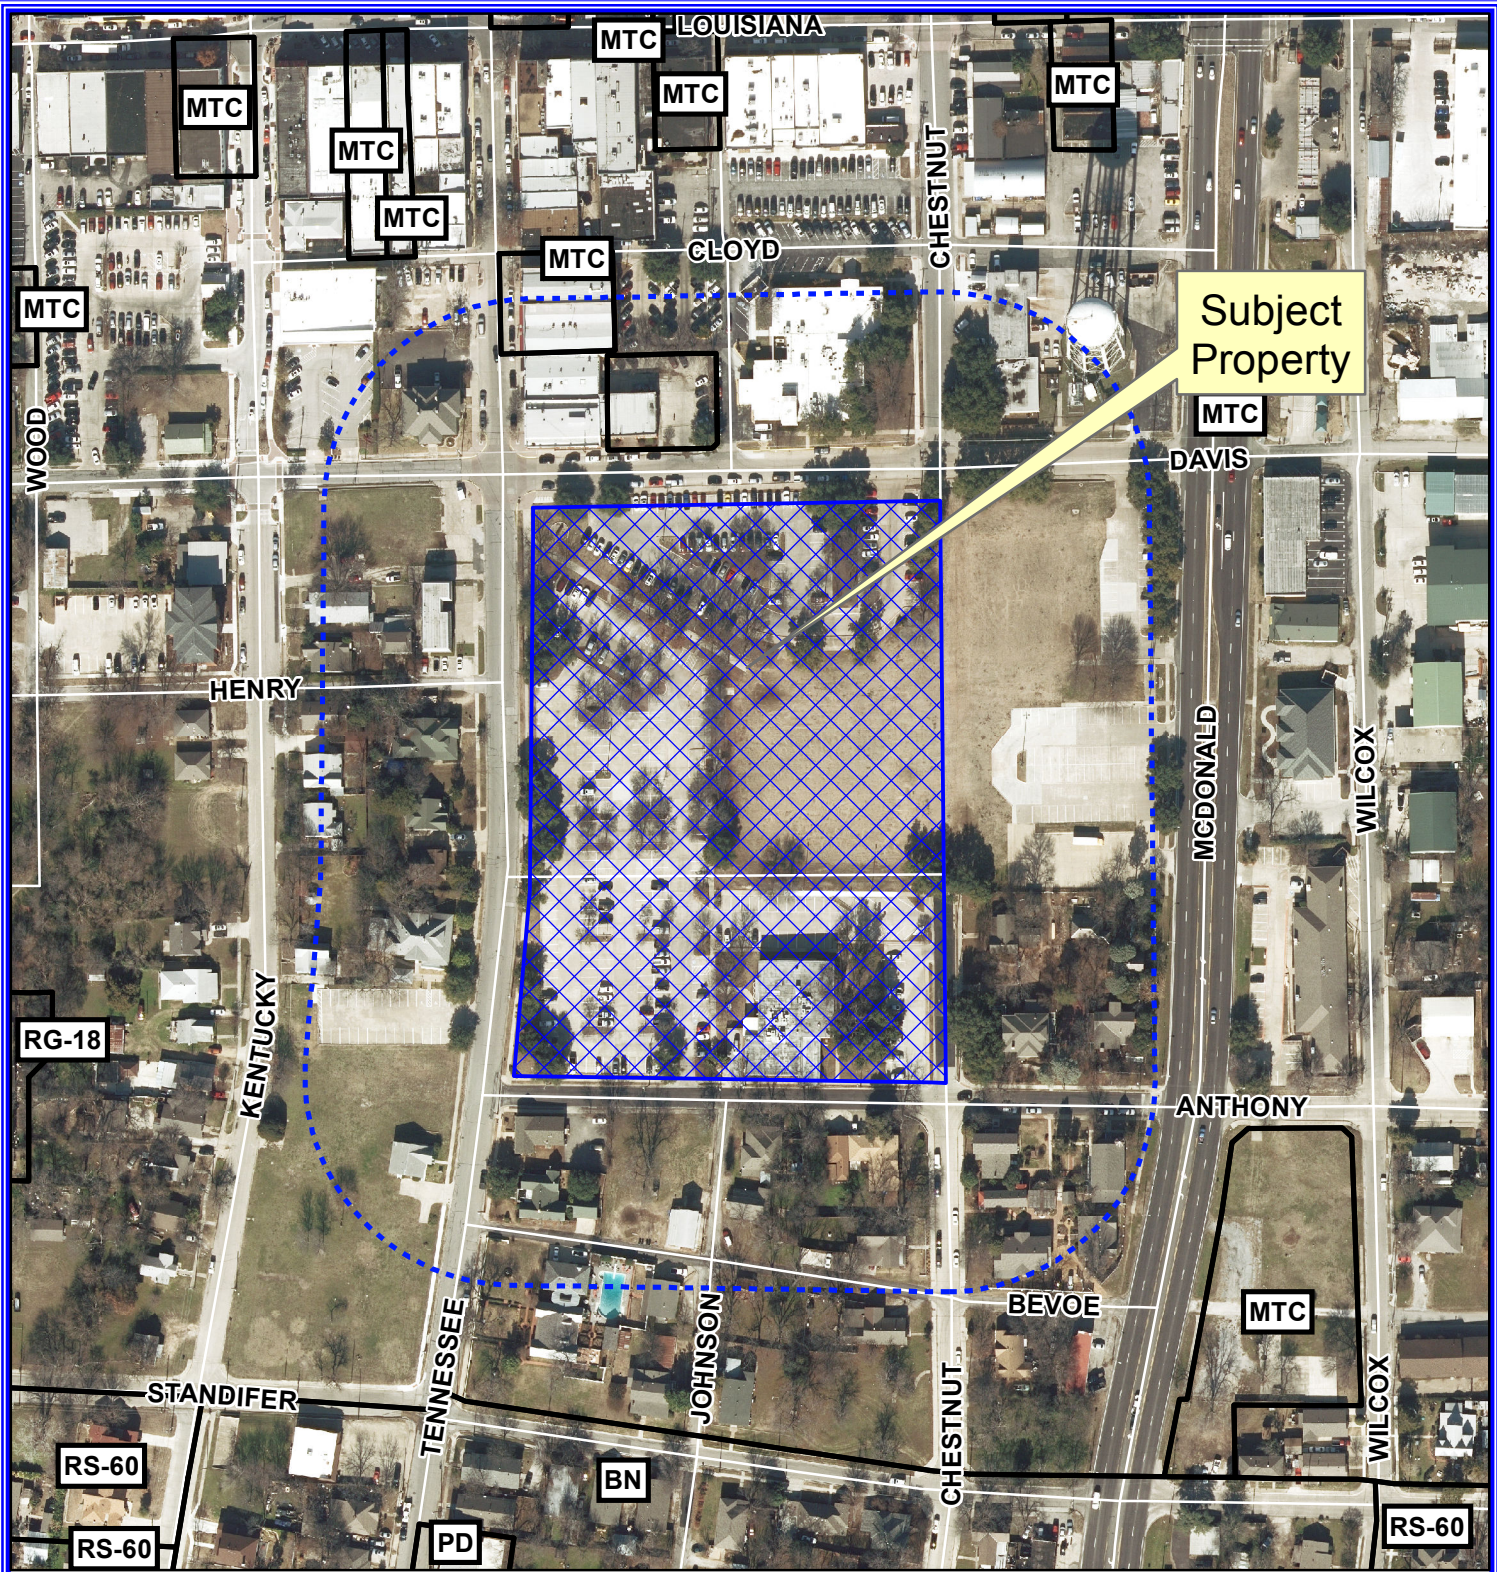

## Notification Map

Case: 16-166SP

--- 200' Buffer

Vicinity Map

### Notification Map

Case: 16-166SP

--- 200' Buffer