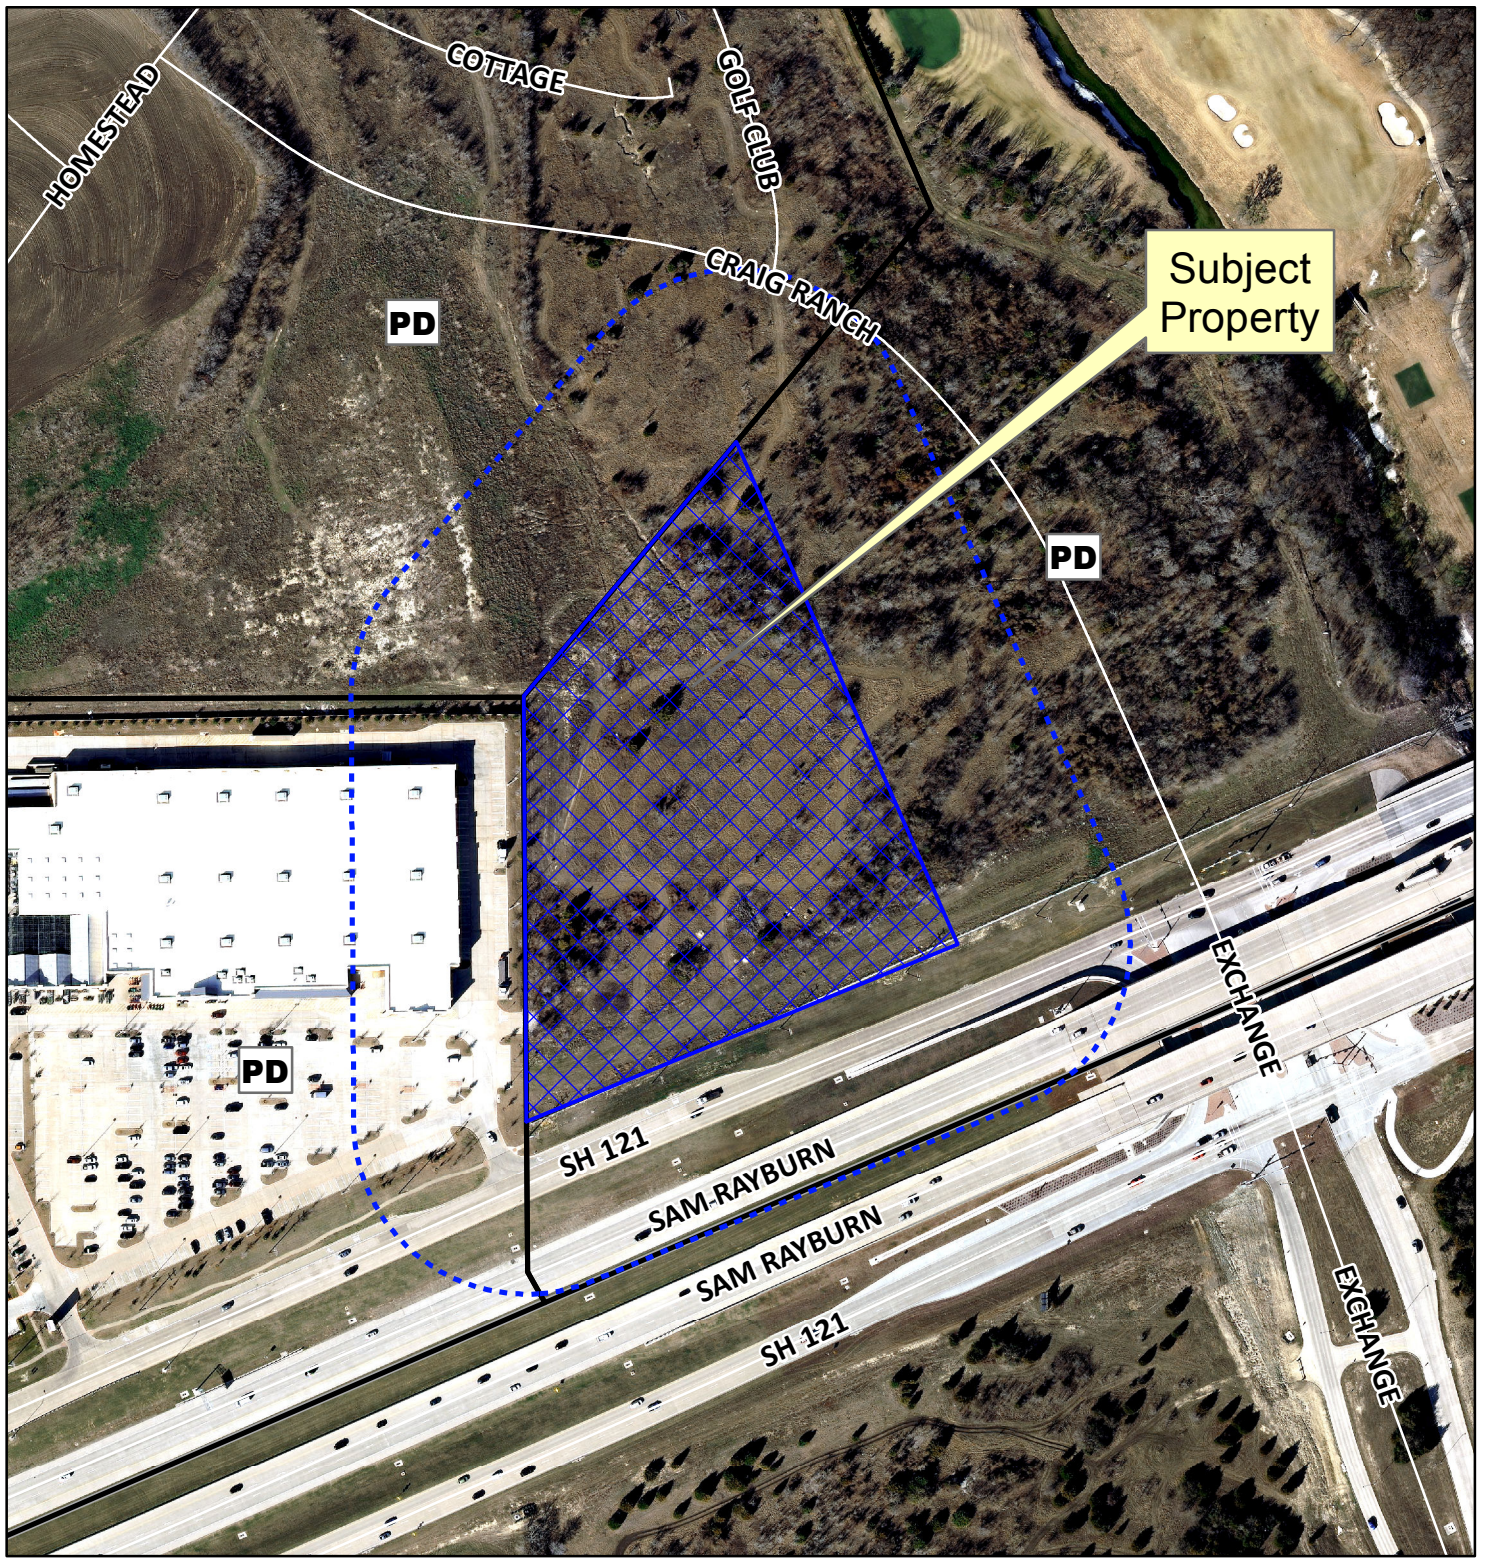

Subject Property

PD

PD

PD

SH 121

SAM RAYBURN

SAM RAYBURN

SH 121

EXCHANGE

EXCHANGE

Notification Map

Case: 14-319SP

--- 200' Buffer

Vicinity Map

Path: S:\MCKGIS\Notification\Projects\2014\14-319SP.mxd

DISCLAIMER: This map and information contained in it were developed exclusively for use by the City of McKinney. Any use or reliance on this map by anyone else is at that party's risk and without liability to the City of McKinney, its officials or employees for any discrepancies, errors, or variances which may exist.

Notification Map

Case: 14-319SP

--- 200' Buffer