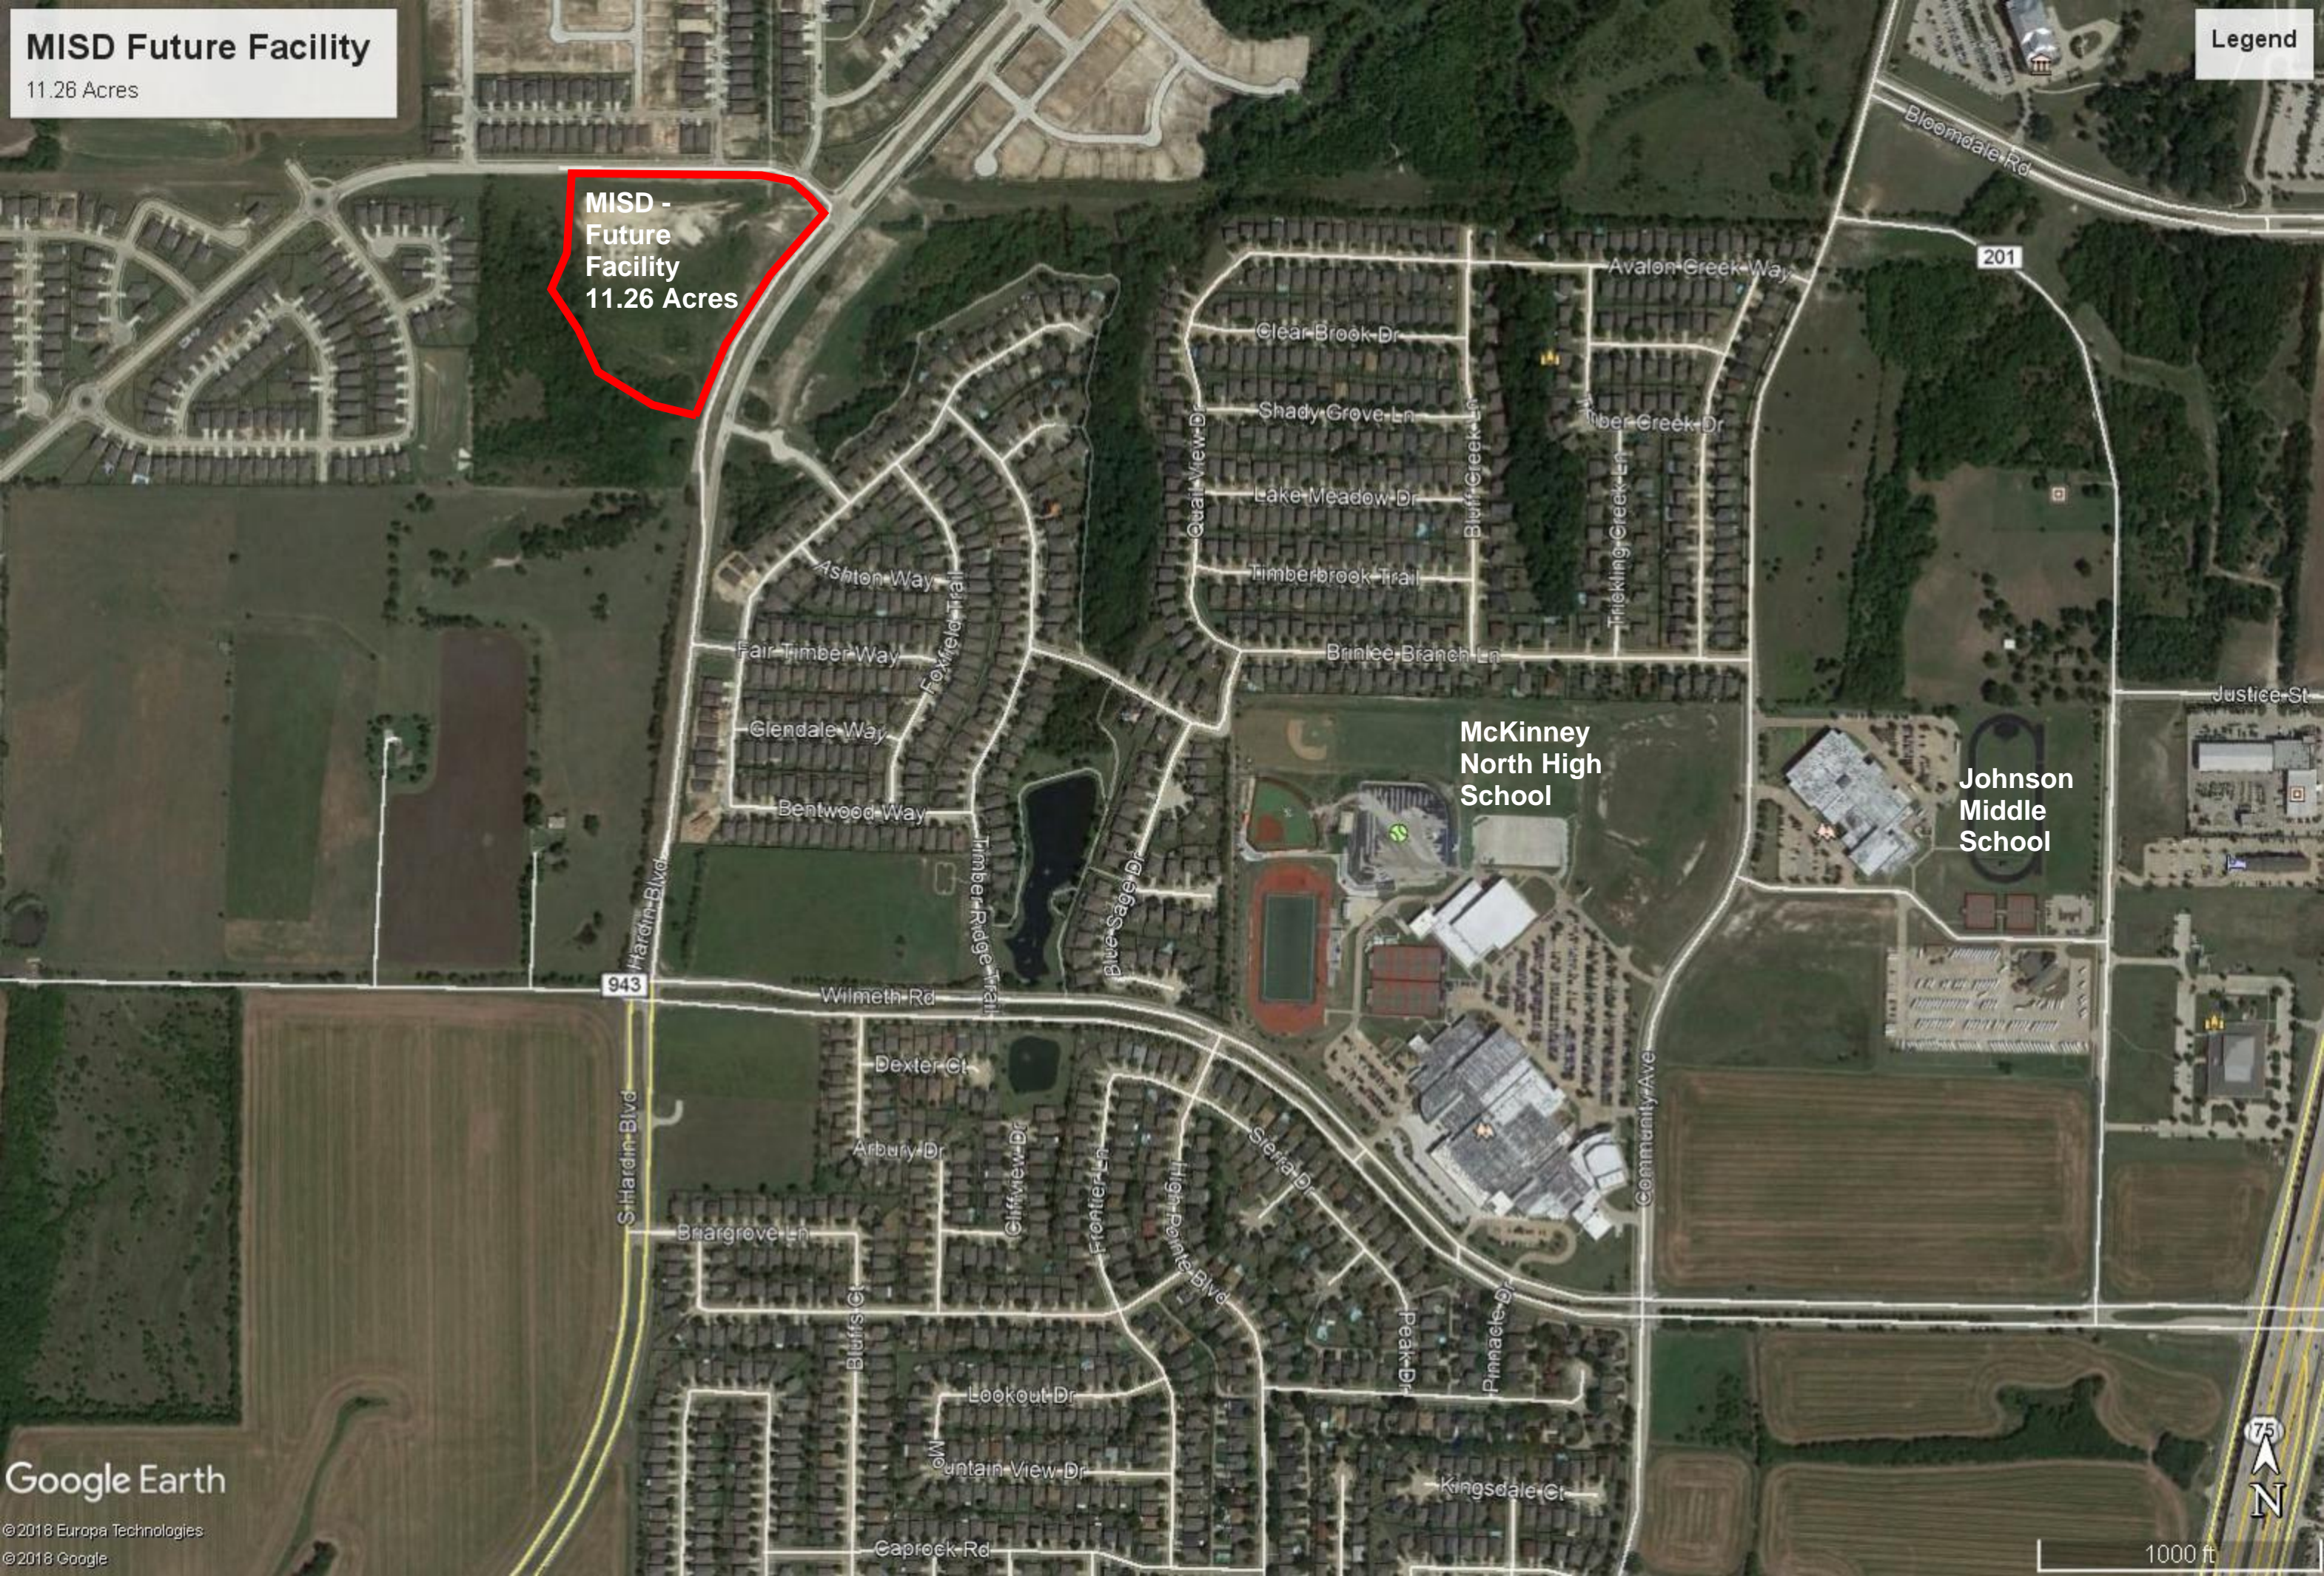

# MISD Future Facility

11.26 Acres

Legend

**MISD -  
Future  
Facility  
11.26 Acres**

**McKinney  
North High  
School**

**Johnson  
Middle  
School**

943

201

1000 ft

Google Earth

© 2018 Europa Technologies  
© 2018 Google

**Future MISD Facility**

11.2 Total Acres

Legend

**Future  
MISD  
Facility -  
11.2  
Acres**

**McKinney  
City Public  
Works**

**Collin  
County  
Central  
Appraisal  
District**

1000 ft

# Future MISD Facility

115 Total Acres

Future MISD Facility - 115 Acres

Lake Forest - 1461

Bloomdale - 164

166

Pvt Rd 5344

Baxter Well Rd