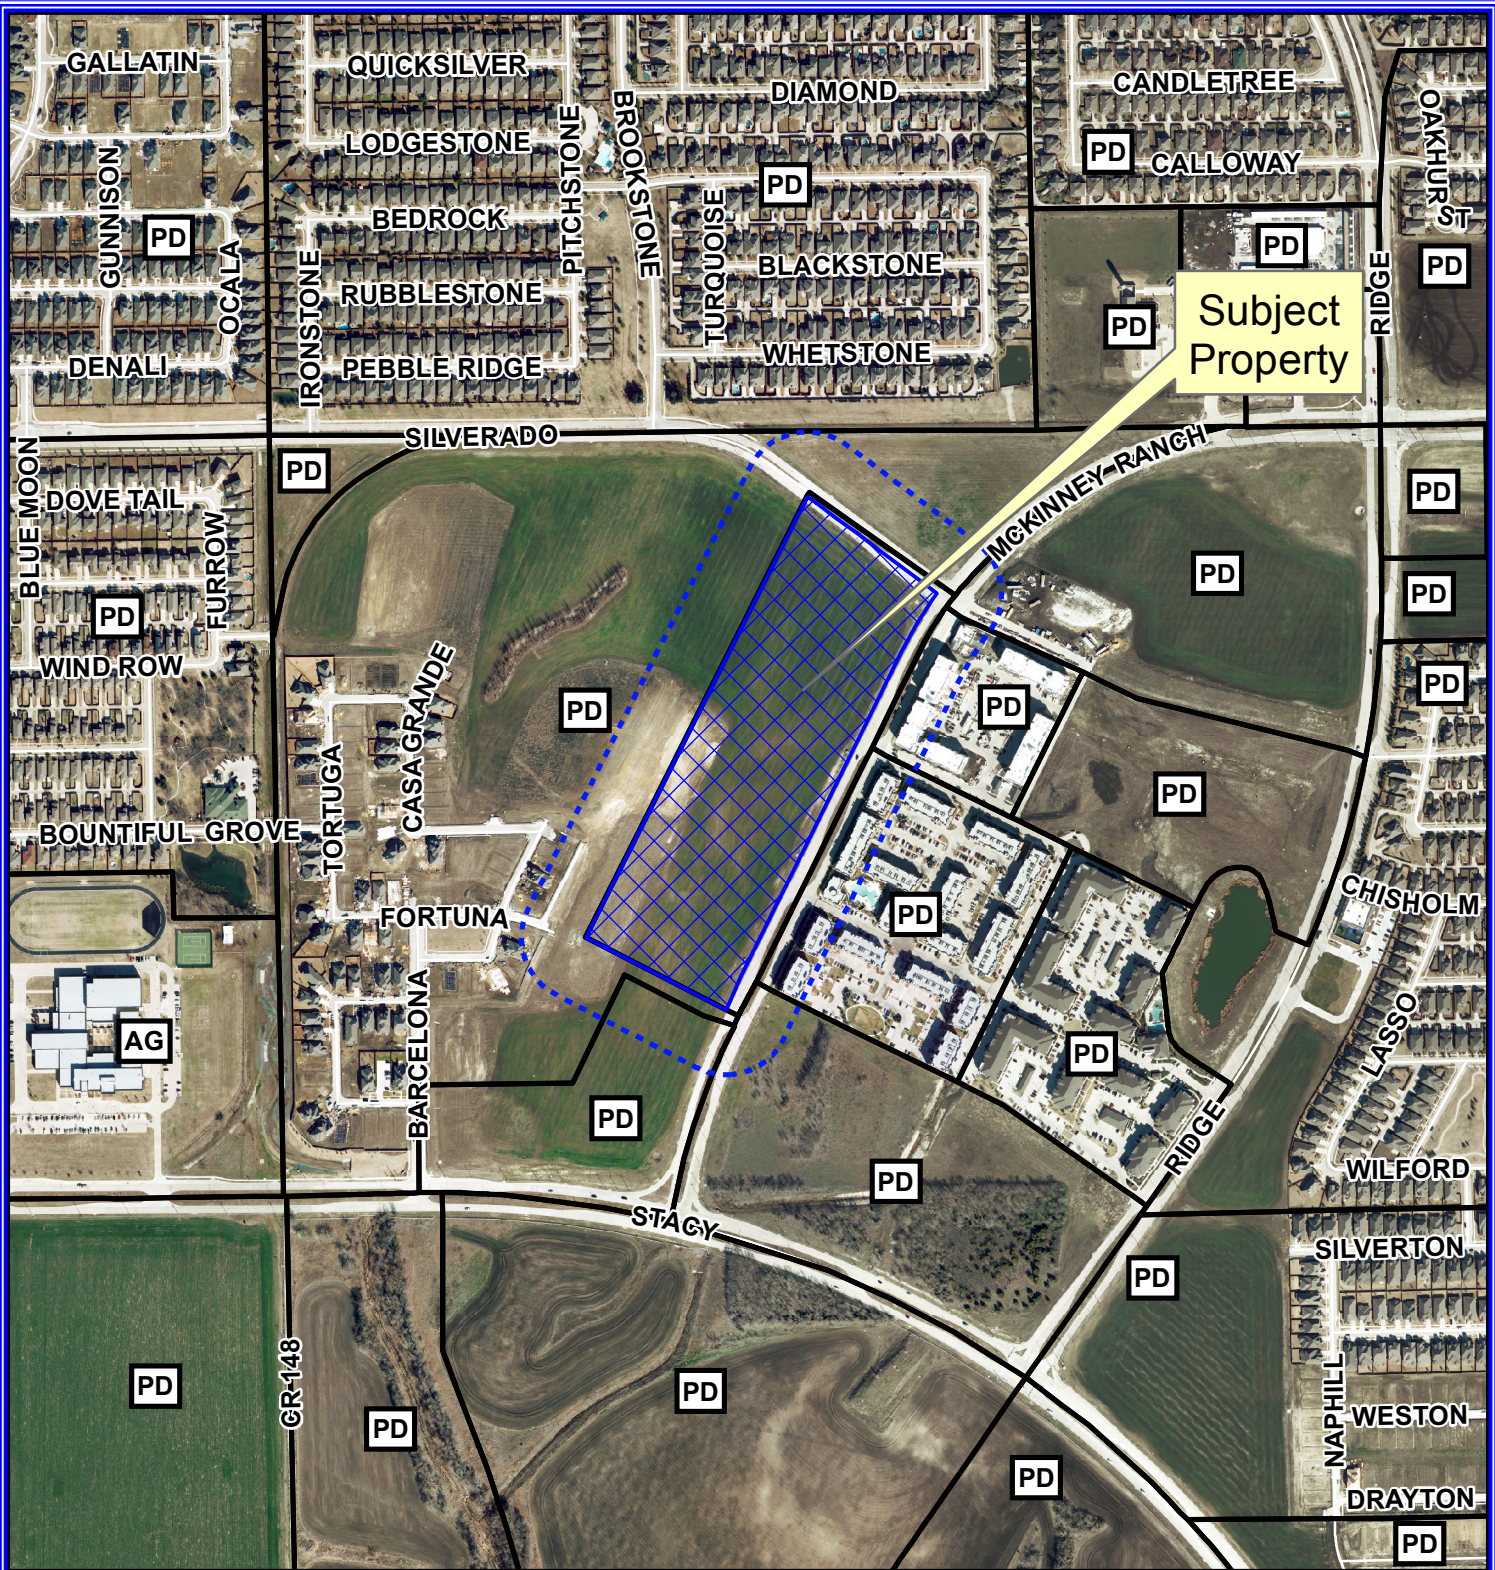

Notification Map

Case: 12-075SP

--- 200' Buffer

Path: S:\MCKGIS\Notification\Projects\2015\12-075SP.mxd

DISCLAIMER: This map and information contained in it were developed exclusively for use by the City of McKinney. Any use or reliance on this map by anyone else is at that party's risk and without liability to the City of McKinney, its officials or employees for any discrepancies, errors, or variances which may exist.

Notification Map

Case: 12-075SP

--- 200' Buffer