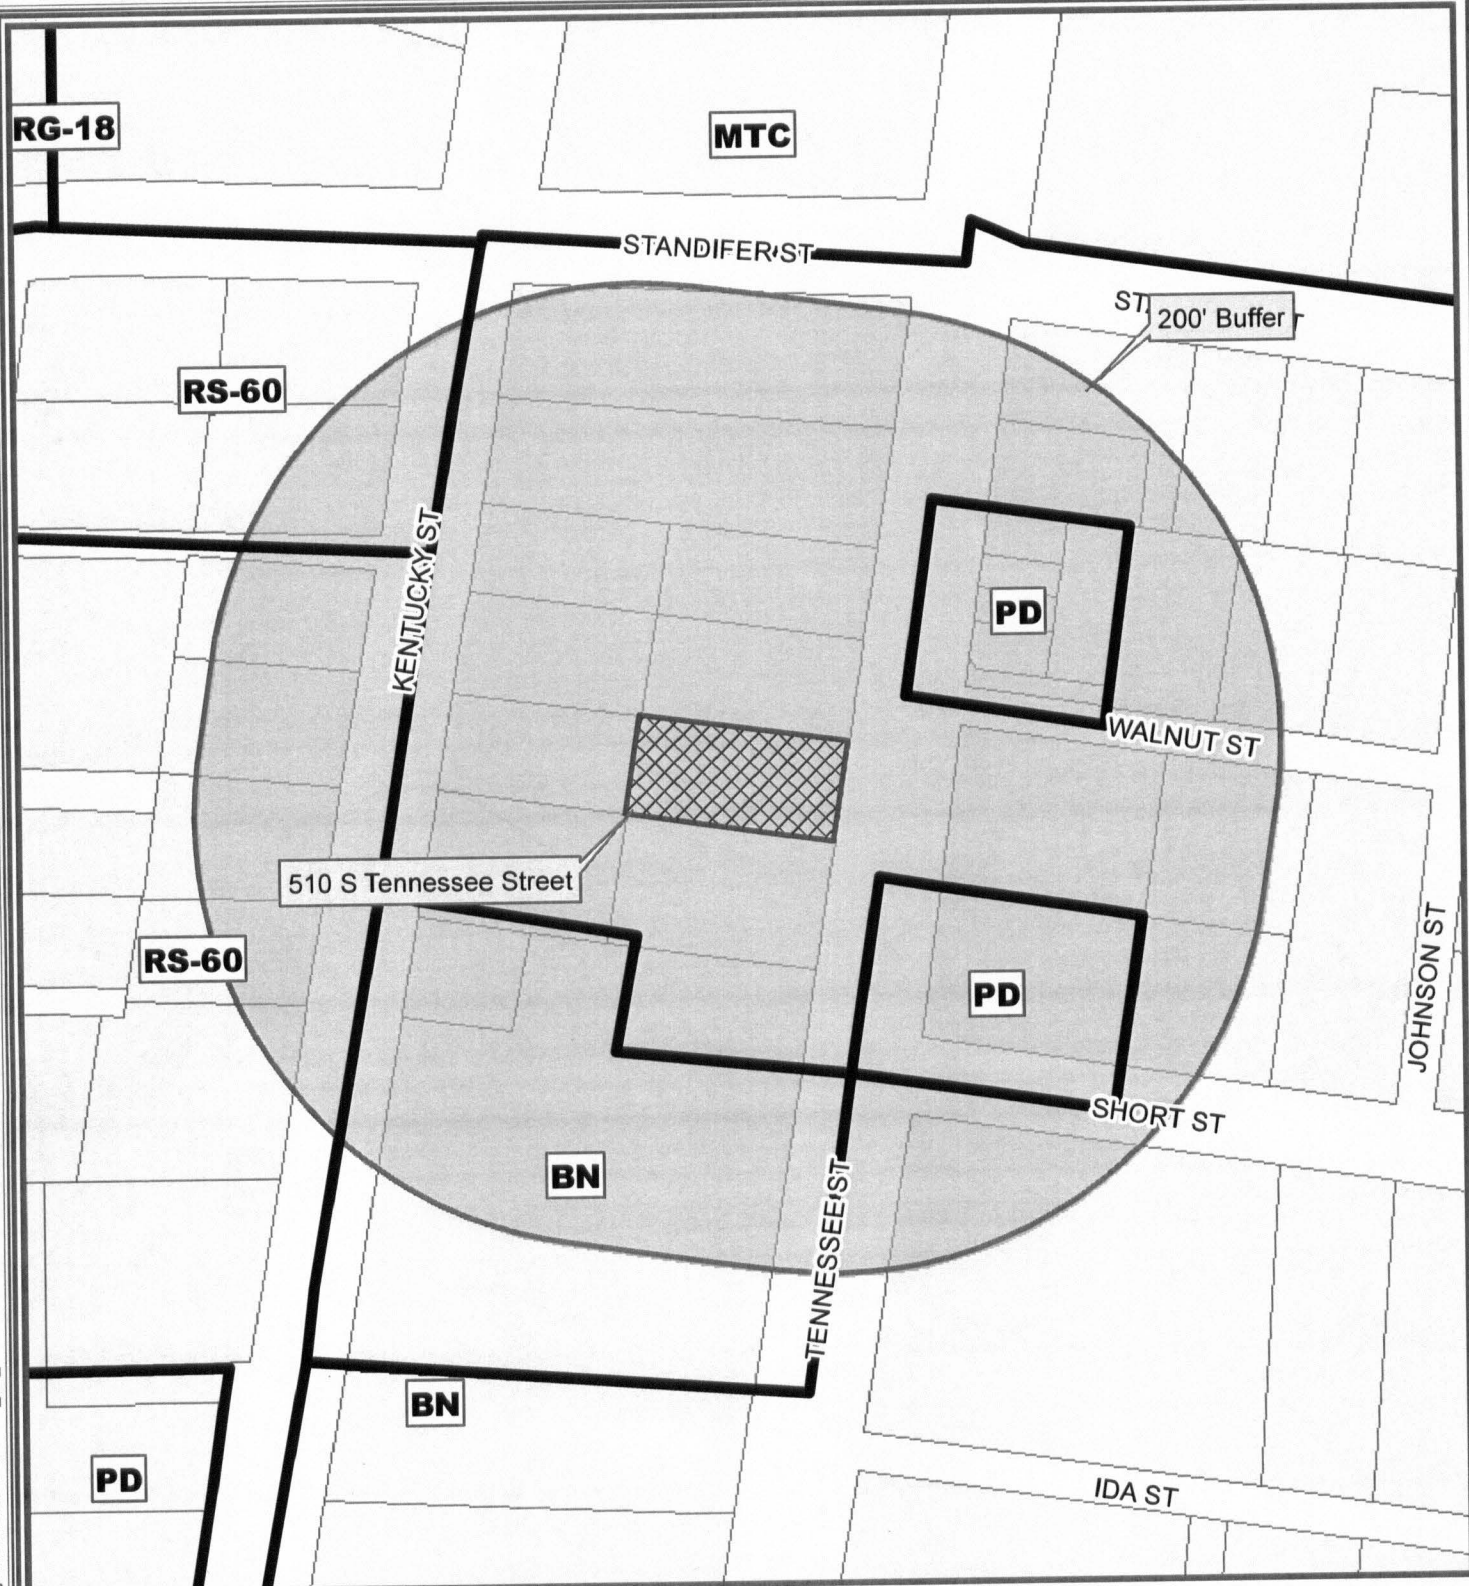

Path: Y:\GIS\Work\LaGrone\Arcmap-projects\B15105Tennessee\_TN\_040614\510S Tennessee St.mxd

**510 S Tennessee Street  
200' Notice and  
Location Map**

DISCLAIMER: This map and information contained in it were developed exclusively for use by the City of McKinney. Any use or reliance on this map by anyone else is at that party's risk and without liability to the City of McKinney, its officials or employees for any discrepancies, errors, or variances which may exist.