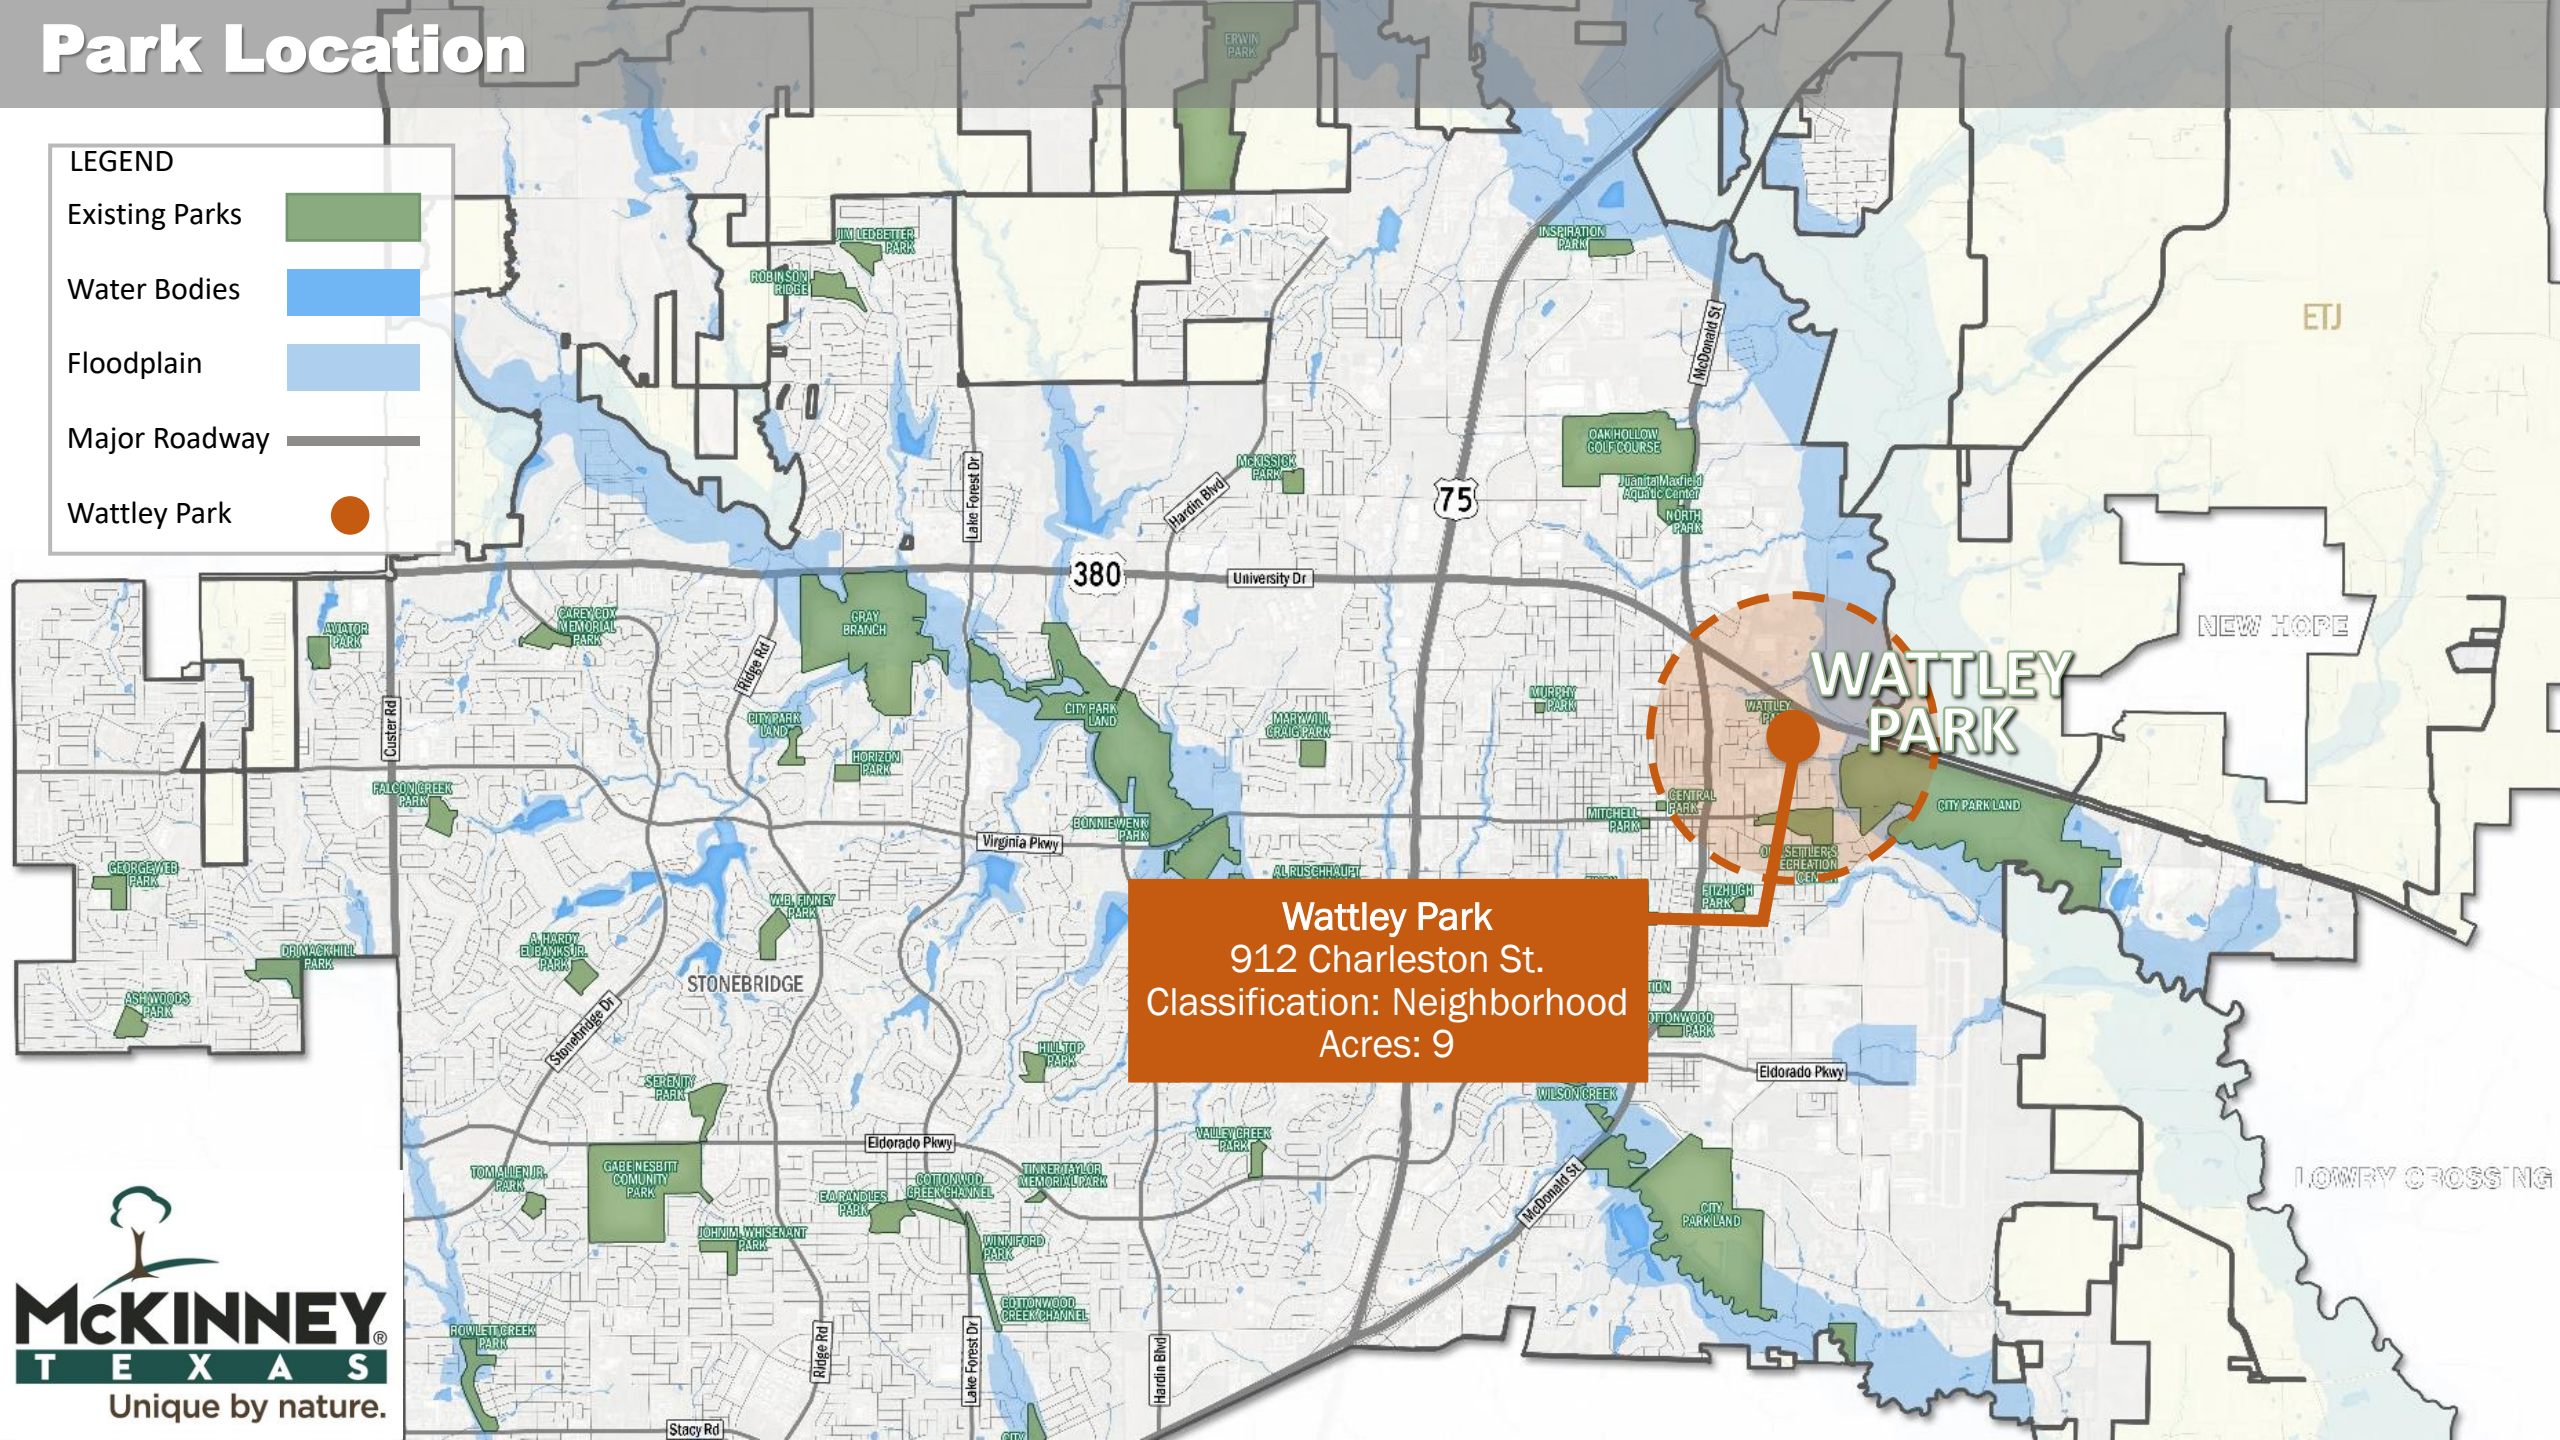

Park Location

LEGEND

- Existing Parks 
- Water Bodies 
- Floodplain 
- Major Roadway 
- Wattley Park 

Wattle Park
912 Charleston St.
Classification: Neighborhood
Acres: 9