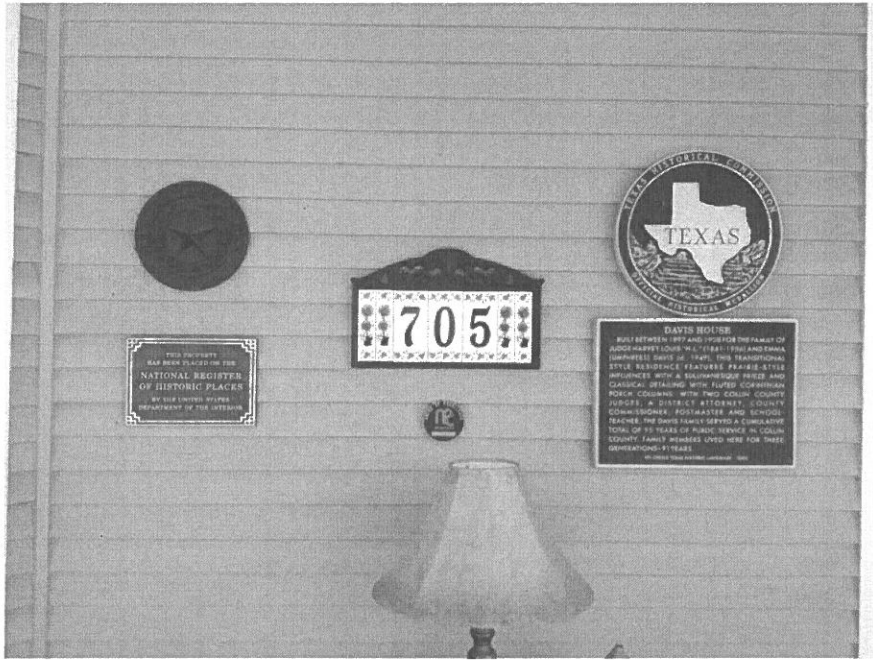

Davis House Pictures

East Elevation

West Elevation

**North Elevation**

**North Elevation, Continued**

**South Elevation**

**South Elevation, Continued**

**Front Porch – Proposed Location of City Historic Building Marker**

**Davis House – McKinney Courier-Gazette, August 10, 1975**

**Davis House – circa 1985**

**Davis House in disrepair – circa 1997**