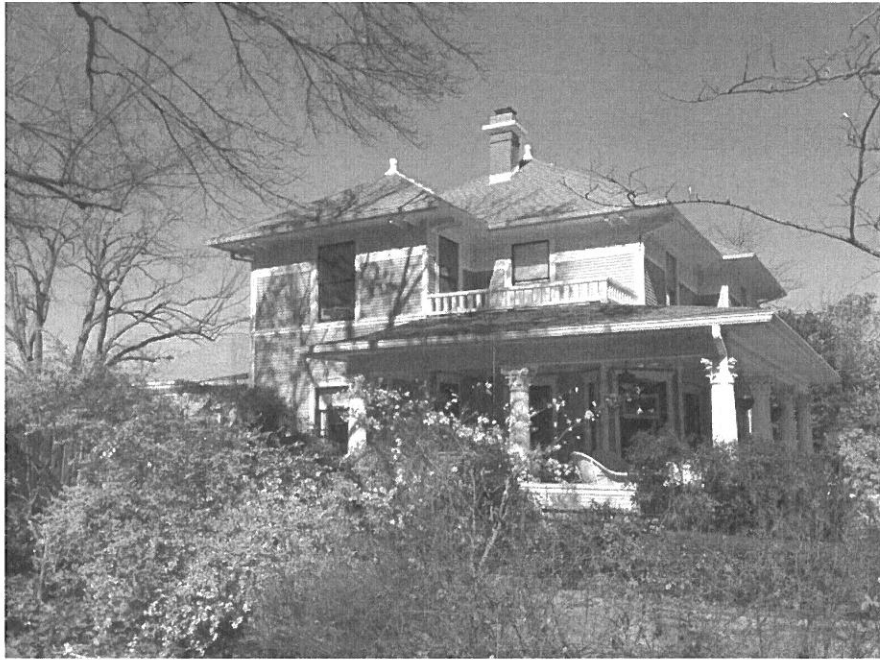

Davis House Pictures

East Elevation

West Elevation

**North Elevation**

**North Elevation, Continued**

**South Elevation**

**South Elevation, Continued**

**Front Porch – Proposed Location of City Historic Building Marker**

**Davis House – McKinney Courier-Gazette, August 10, 1975**

**Davis House – circa 1985**

**Davis House in disrepair – circa 1997**