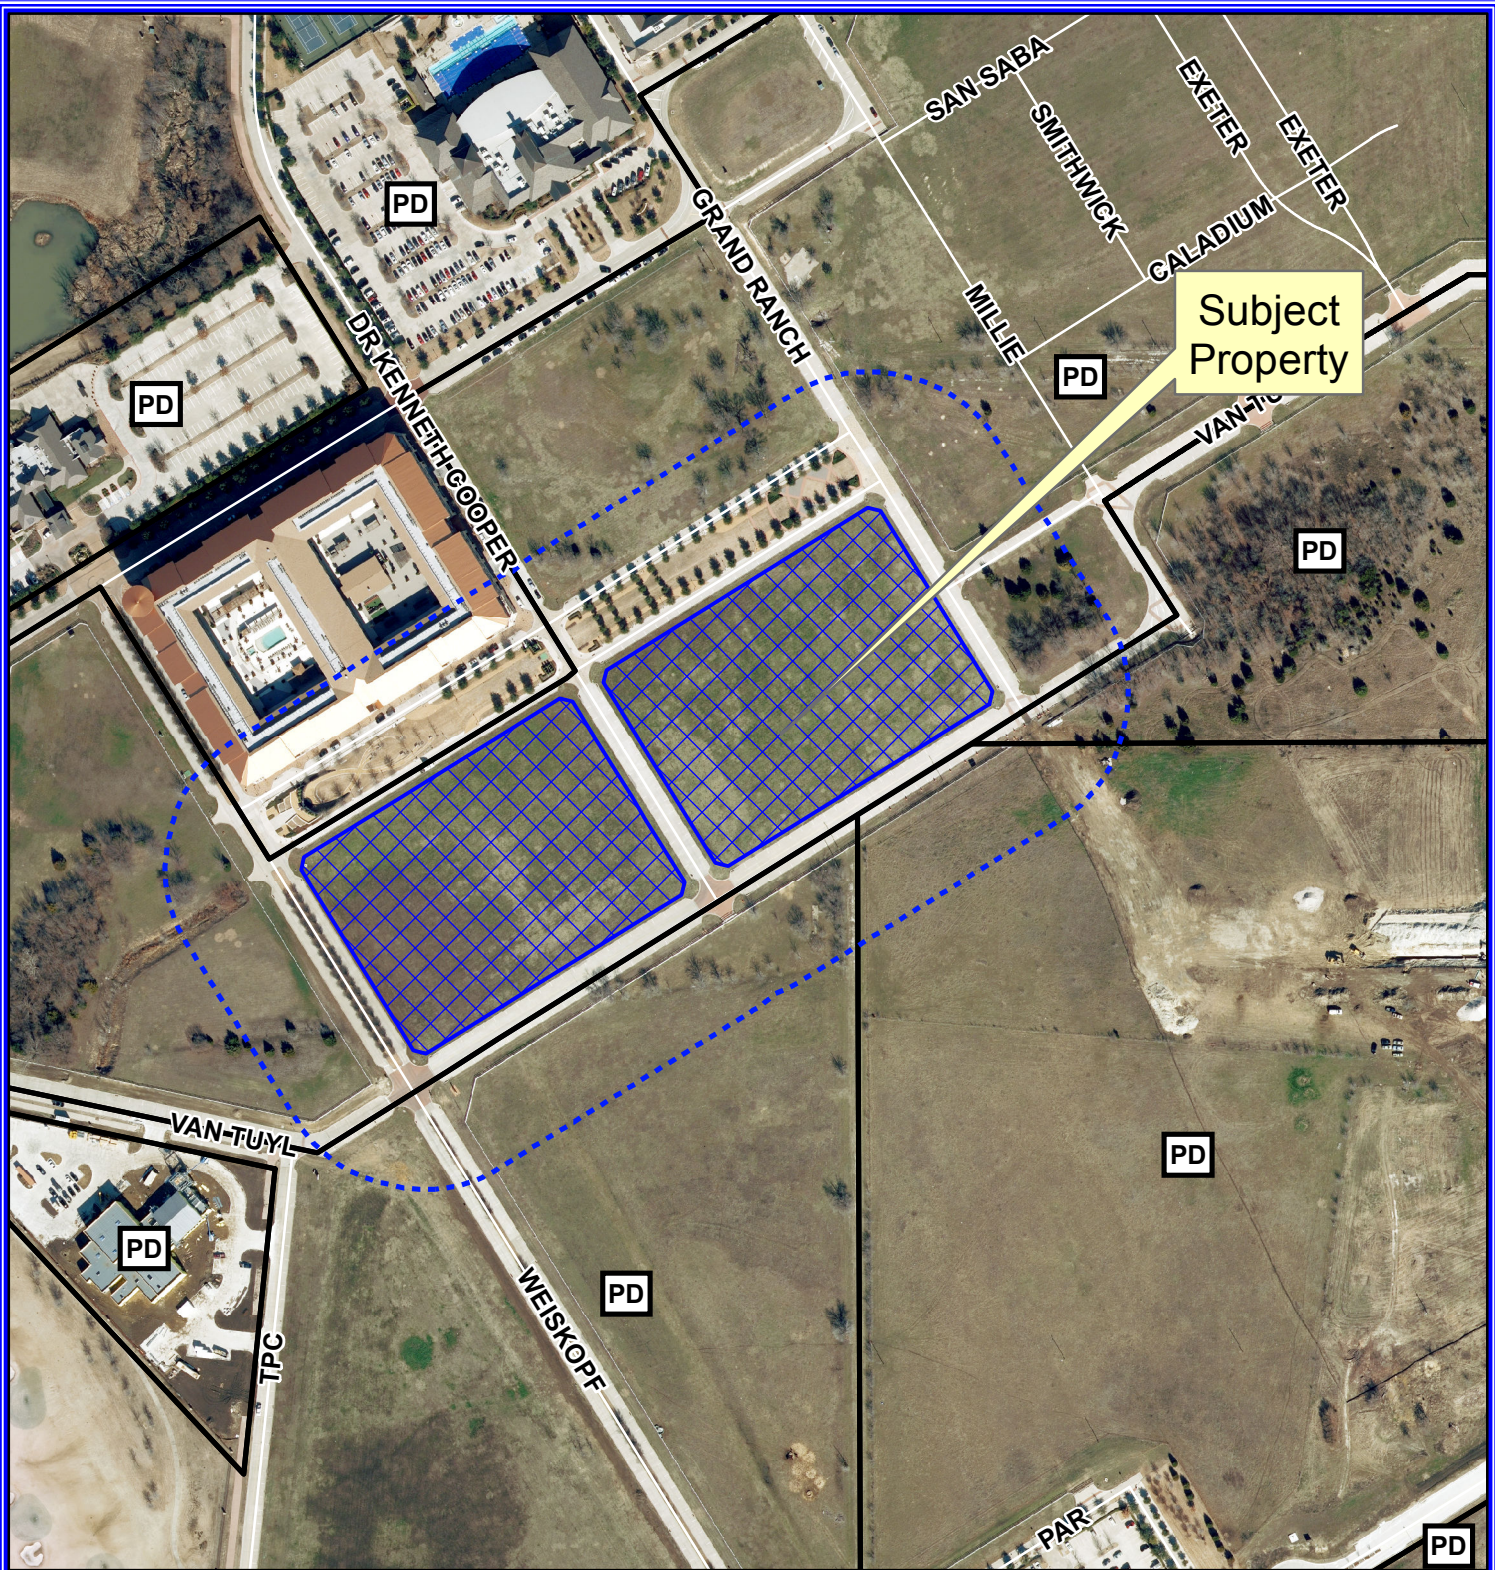

## Notification Map

Case: 15-335Z

--- 200' Buffer

## Notification Map

Case: 15-335Z

--- 200' Buffer

Vicinity Map

DISCLAIMER: This map and information contained in it were developed exclusively for use by the City of McKinney. Any use or reliance on this map by anyone else is at that party's risk and without liability to the City of McKinney, its officials or employees for any discrepancies, errors, or variances which may exist.