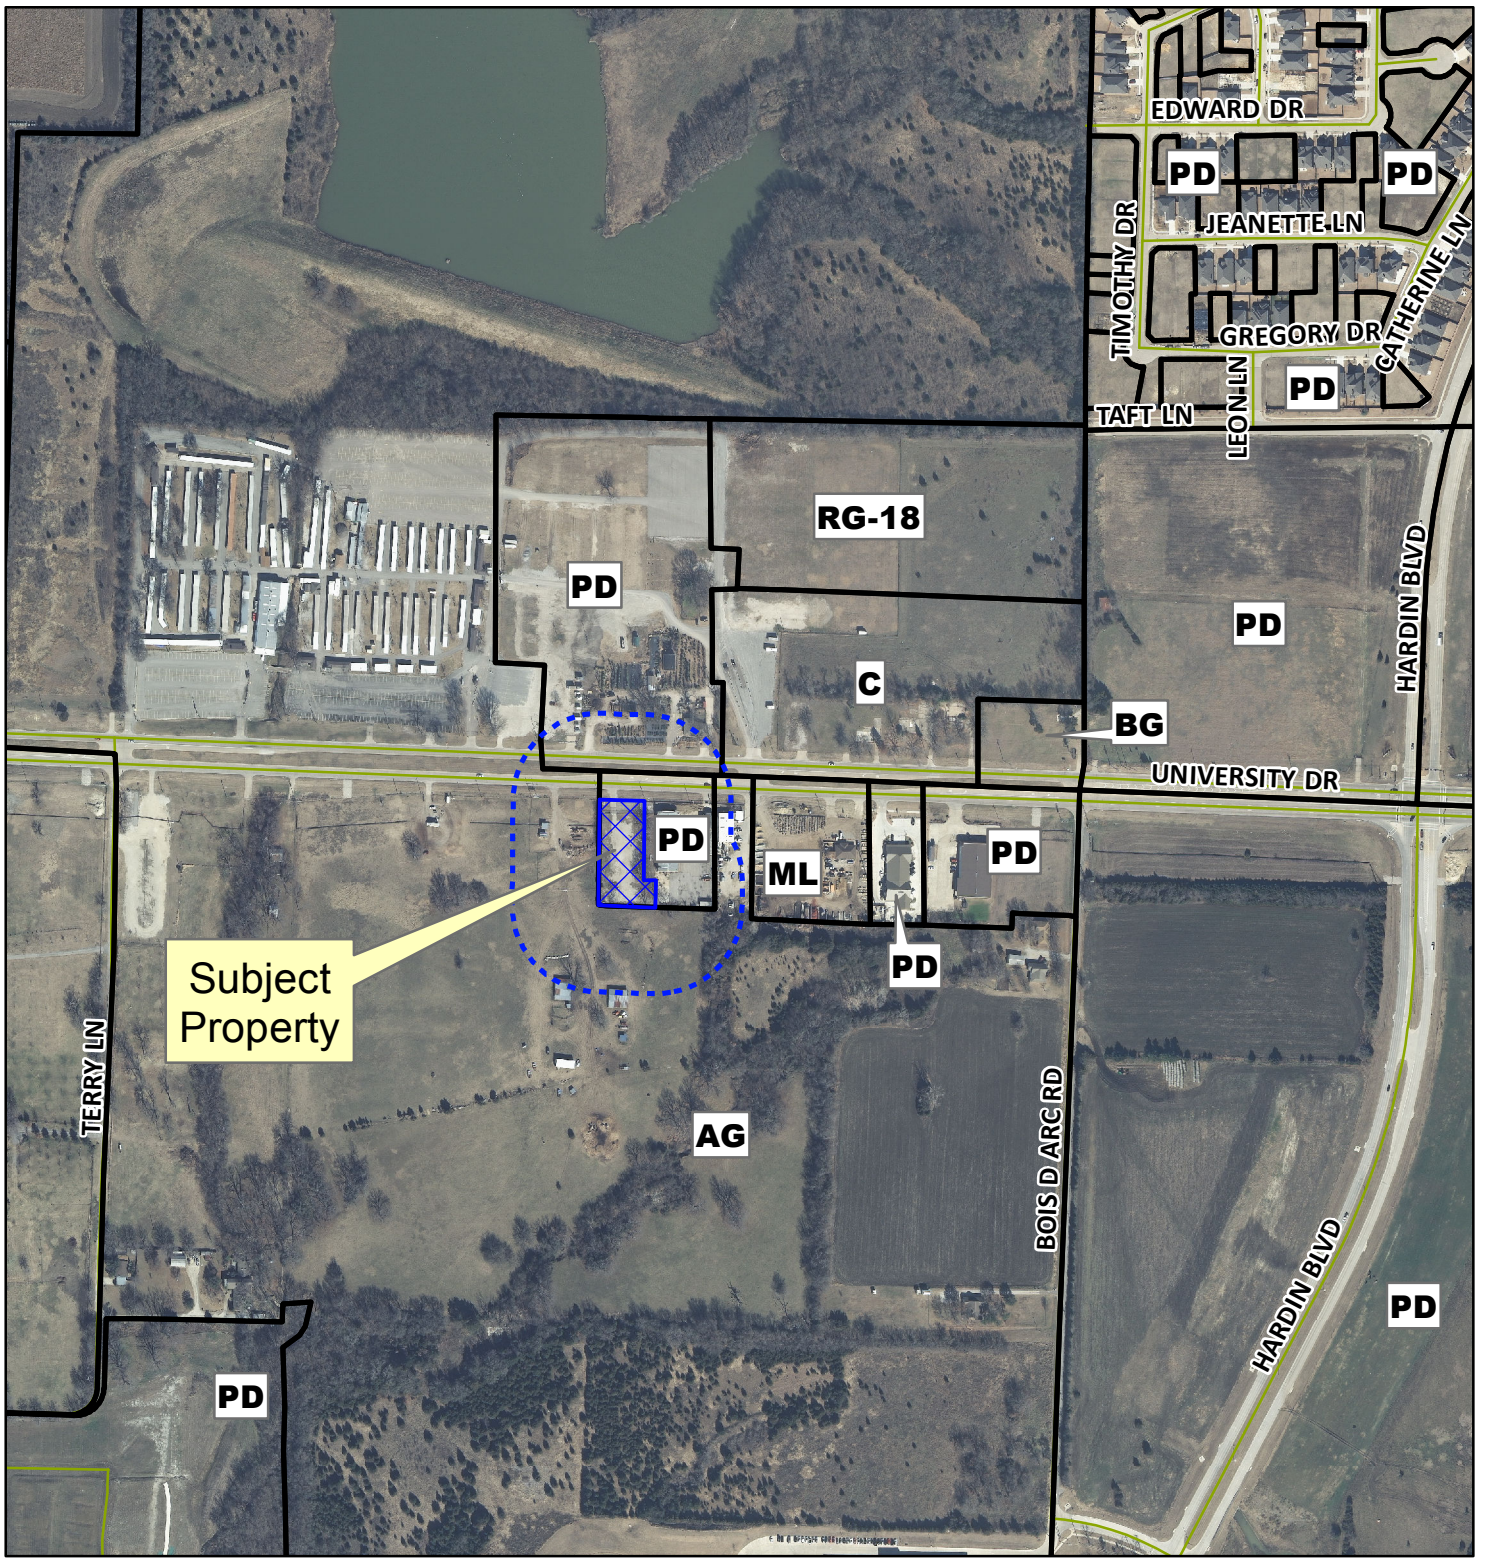

Notification Map

Case: 12-188Z

--- 200' Notification Buffer

Notification Map

Case: 12-188Z

--- 200' Notification Buffer