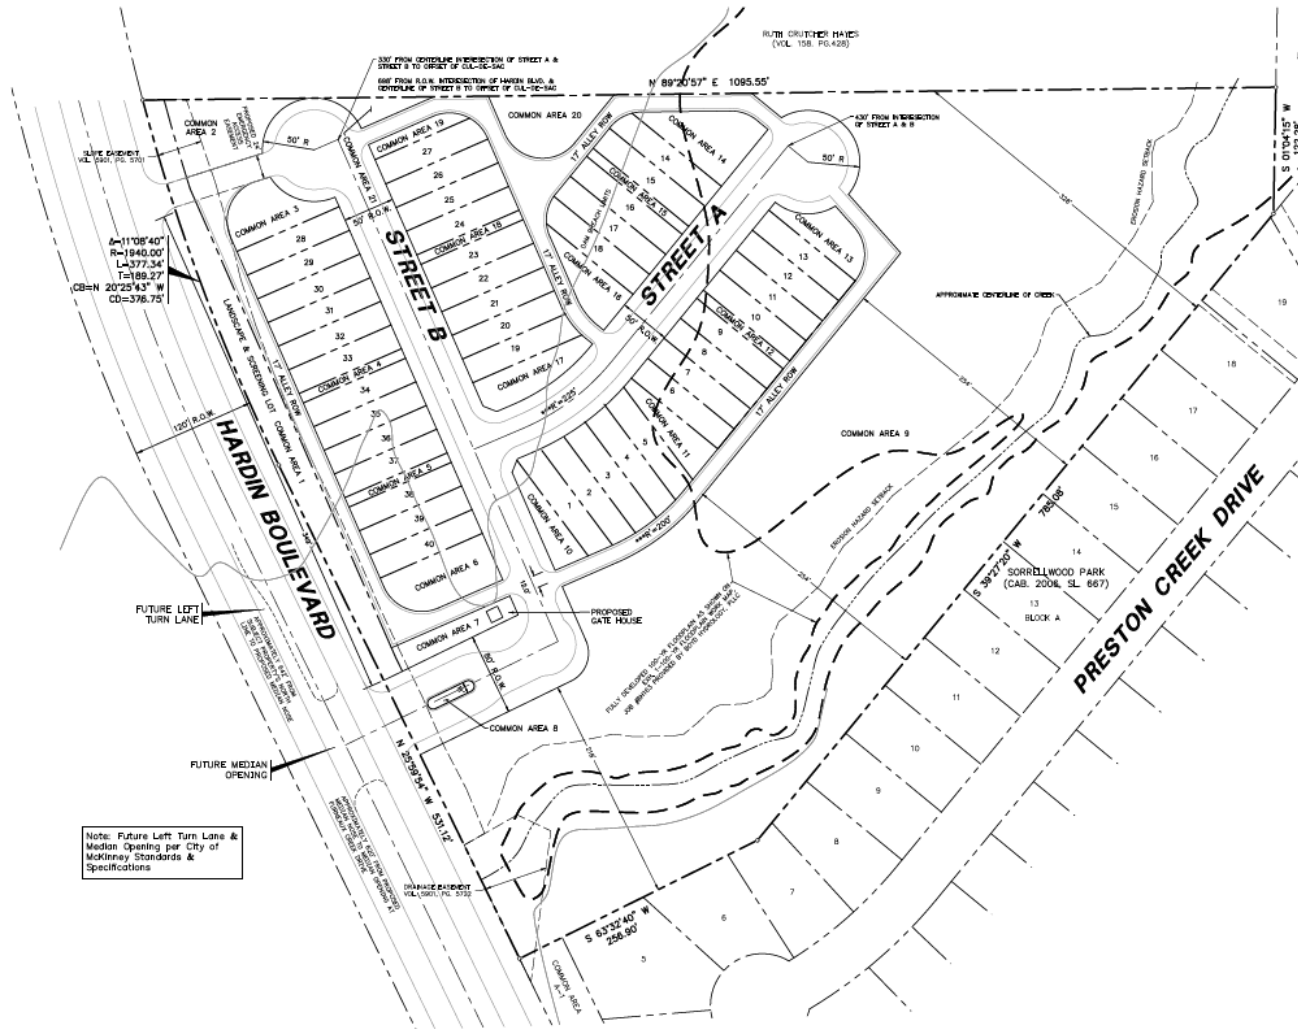

Sorrellwood Terrace  
Rezone  
13-195Z

- MONEY MAGAZINE 2014 -

# Location Map

# Proposed Zoning Exhibit