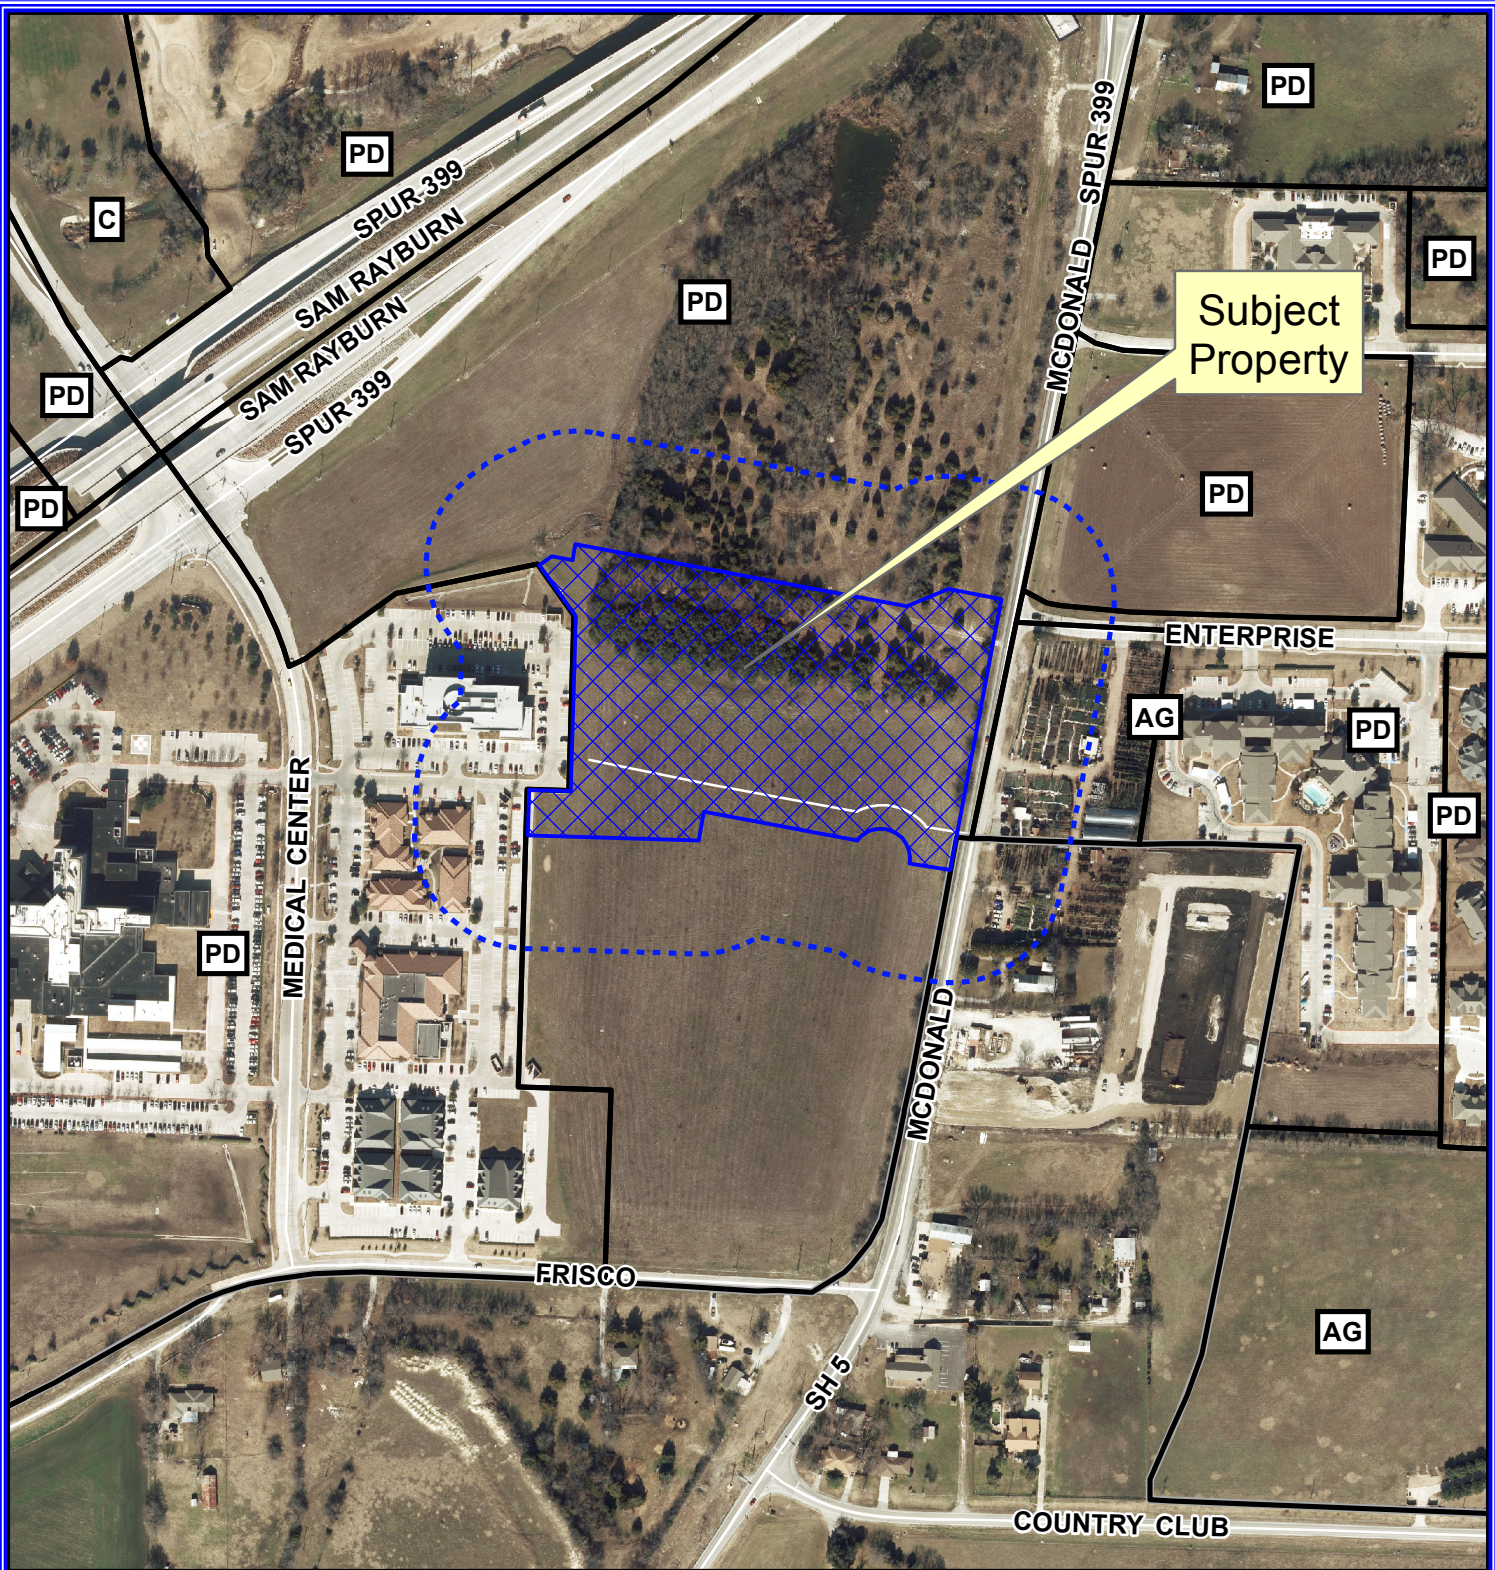

Notification Map

Case: 14-068SP

--- 200' Buffer

Vicinity Map

Notification Map

Case: 14-068SP

--- 200' Buffer