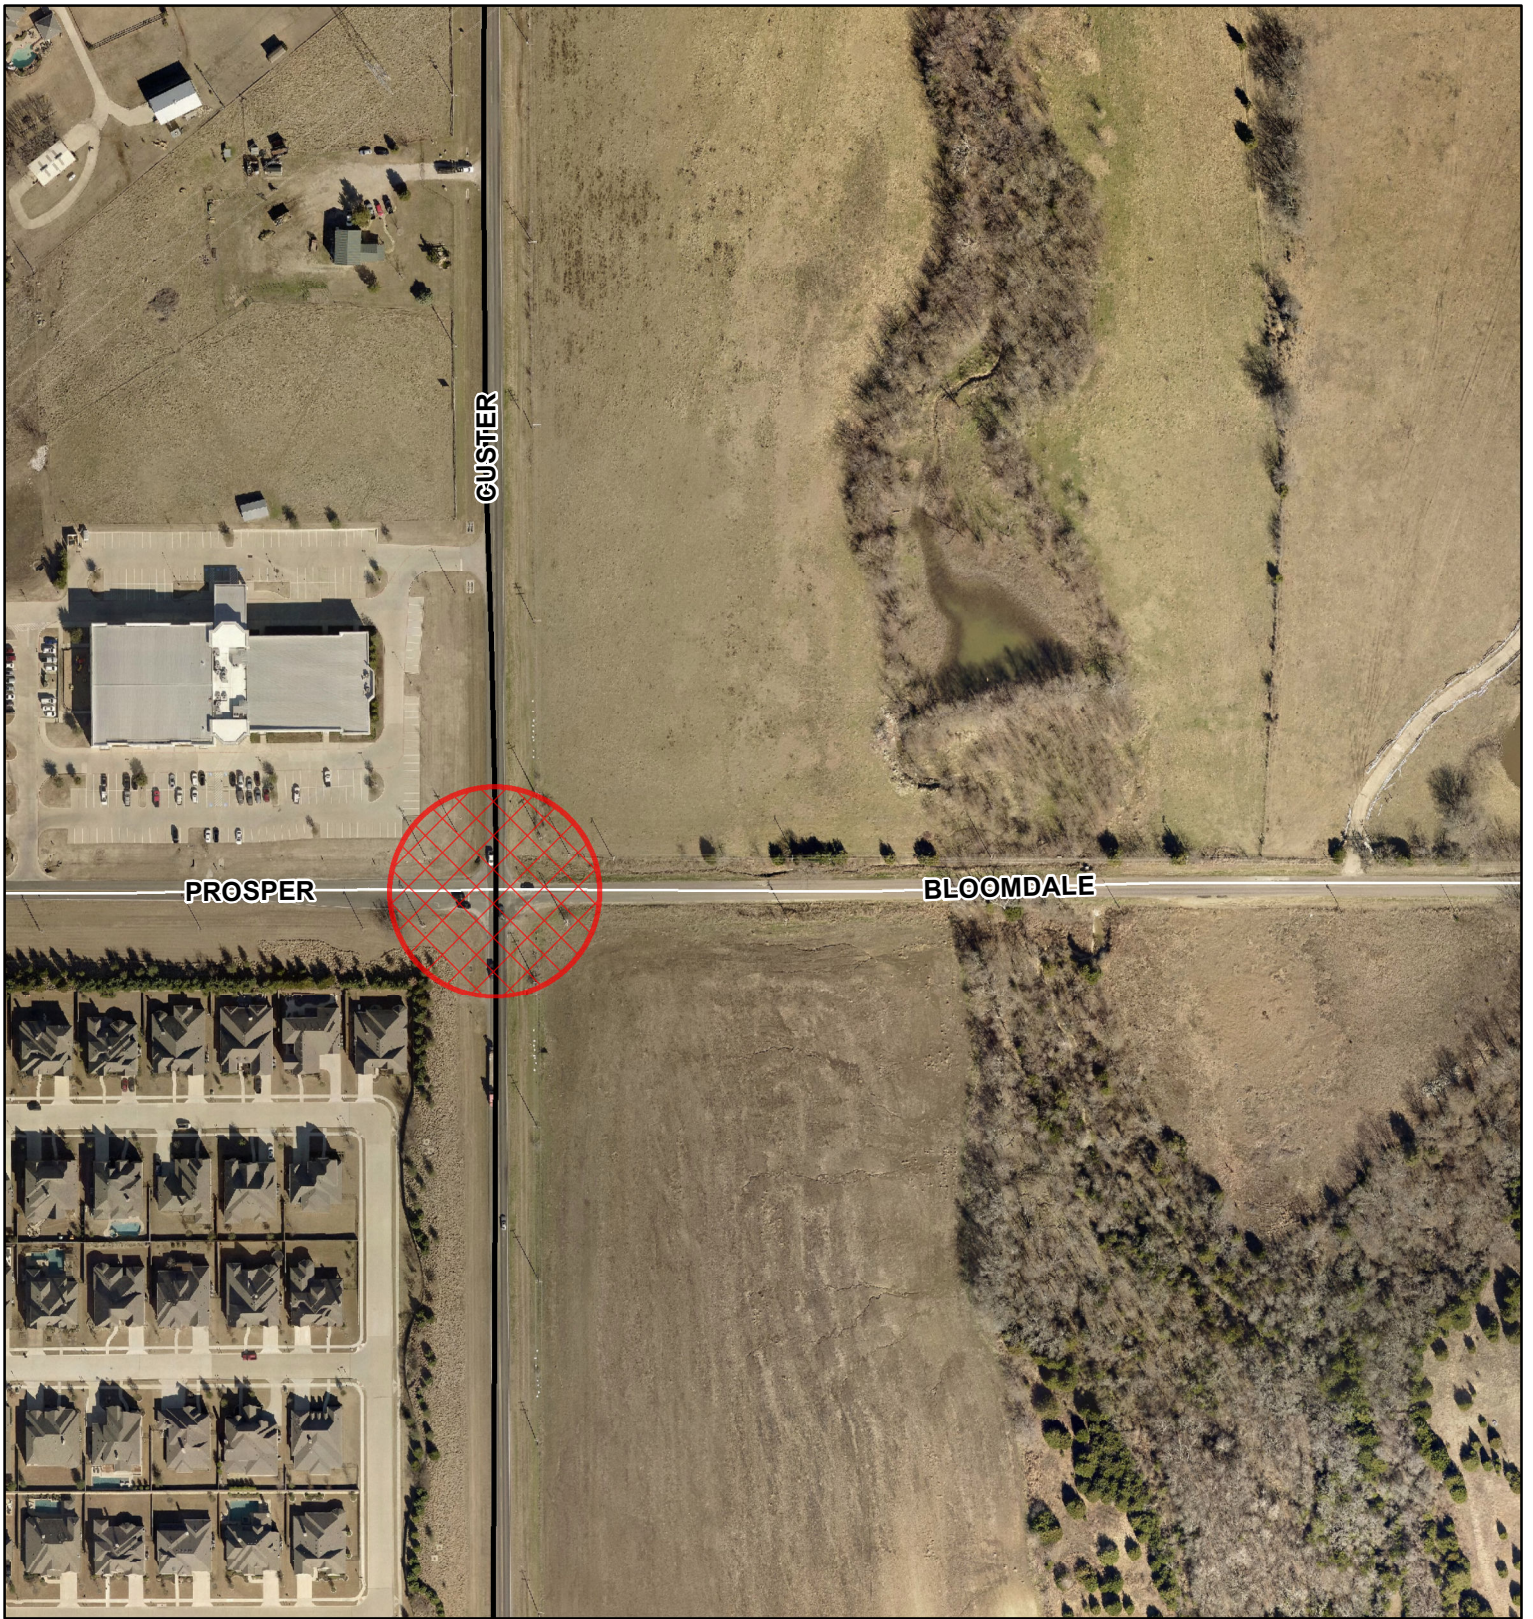

CUSTER

PROSPER

BLOOMDALE

0 130 260 Feet

Intersection Signalization

Custer Road & Bloomdale Road

Vicinity Map

DISCLAIMER: This map and information contained in it were developed exclusively for use by the City of McKinney. Any use or reliance on this map by anyone else is at that party's risk and without liability to the City of McKinney, its officials or employees for any discrepancies, errors, or variances which may exist.

Path: C:\Users\lcarmona\Desktop\Engineering\Maps\Thuan\CusterBloomdale.mxd

Intersection Signalization

Custer Road & Bloomdale Road

DISCLAIMER: This map and information contained in it were developed exclusively for use by the City of McKinney. Any use or reliance on this map by anyone else is at that party's risk and without liability to the City of McKinney, its officials or employees for any discrepancies, errors, or variances which may exist.