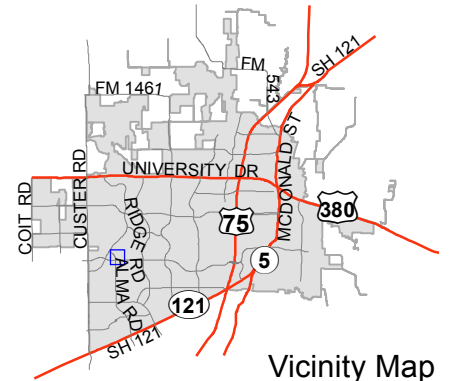

Notification Map

Case: 13-122Z

--- 200' Notification Buffer

Notification Map

Case: 13-122Z

--- 200' Notification Buffer