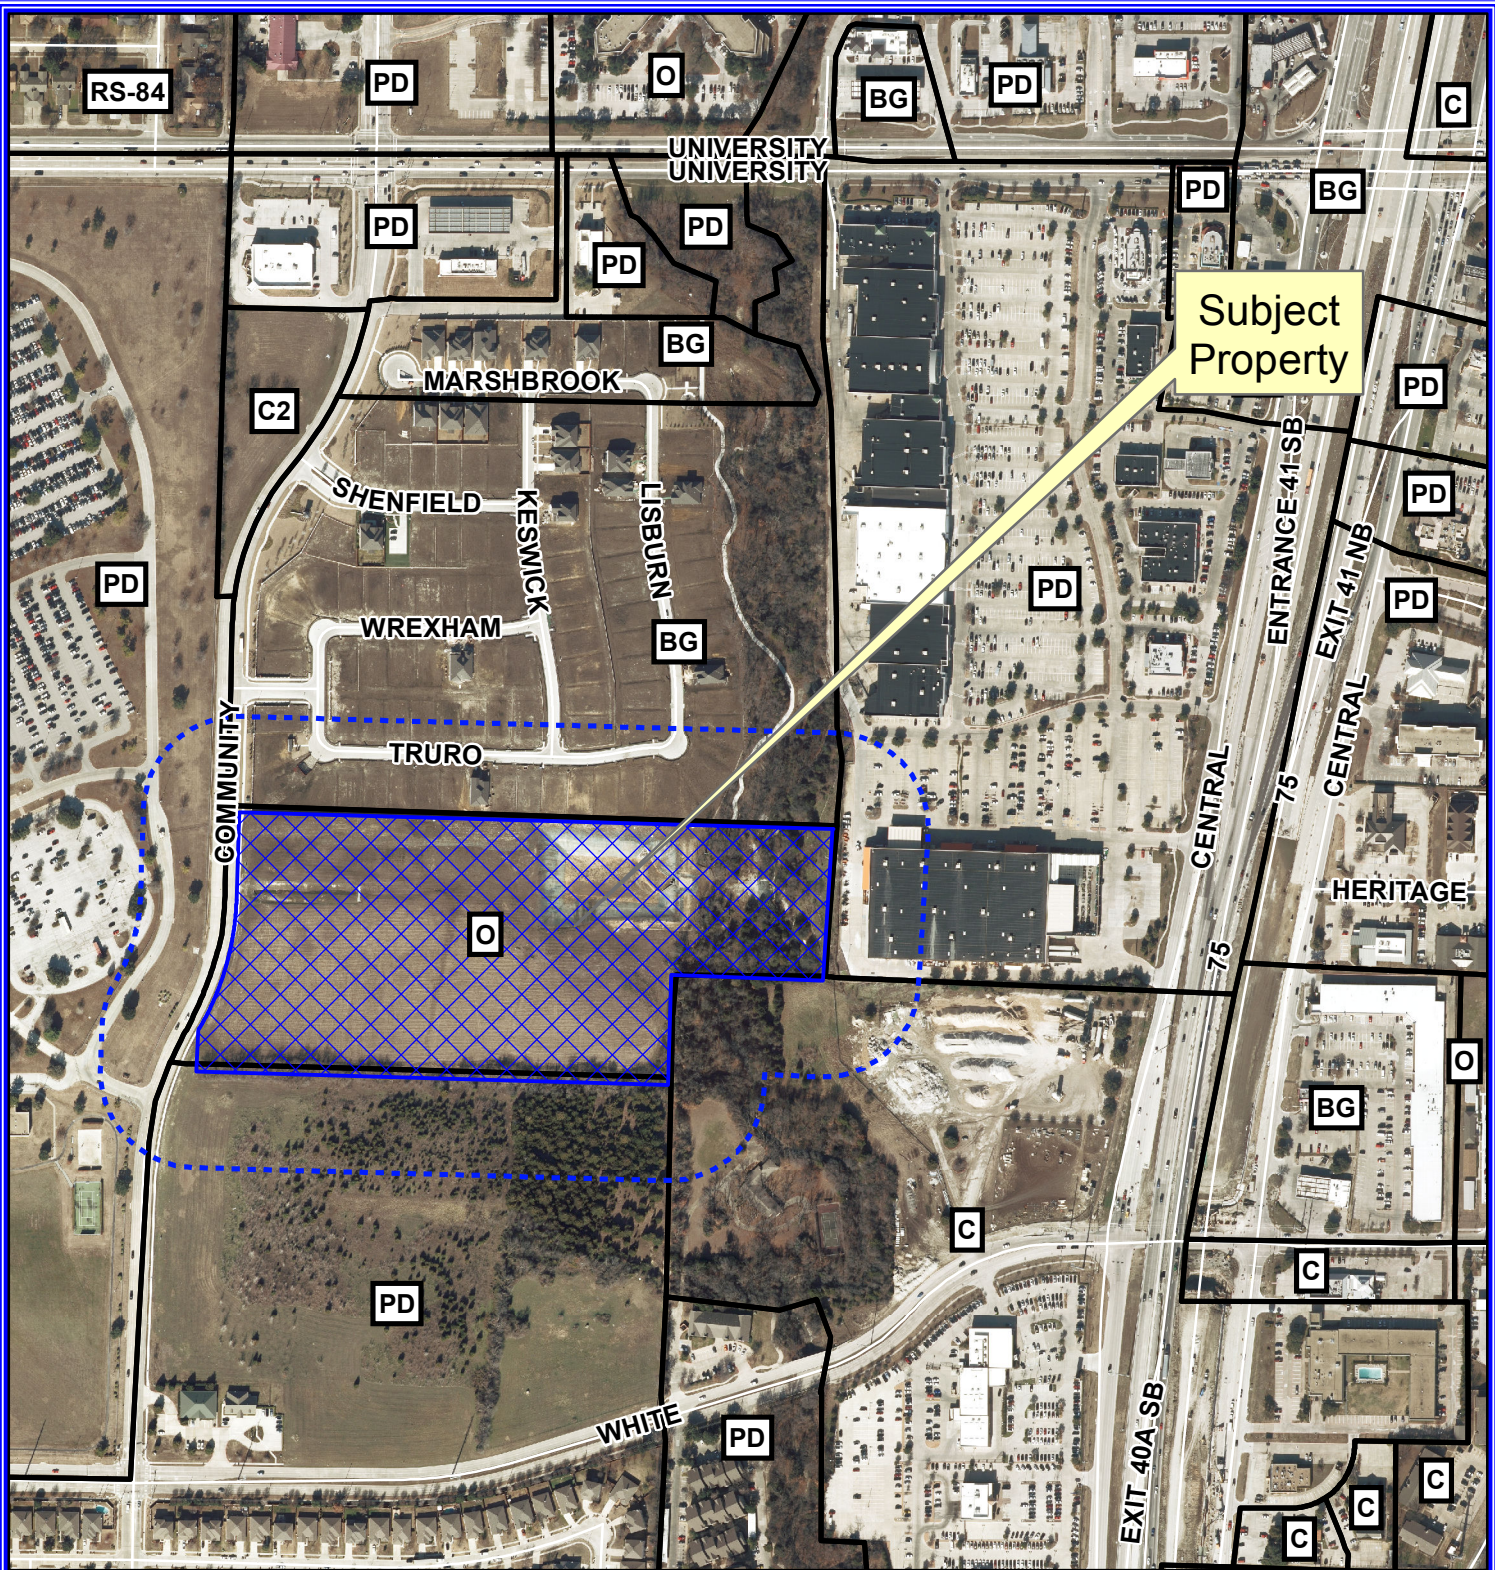

Notification Map

Case: 16-306Z

--- 200' Buffer

Notification Map

Case: 16-306Z

--- 200' Buffer