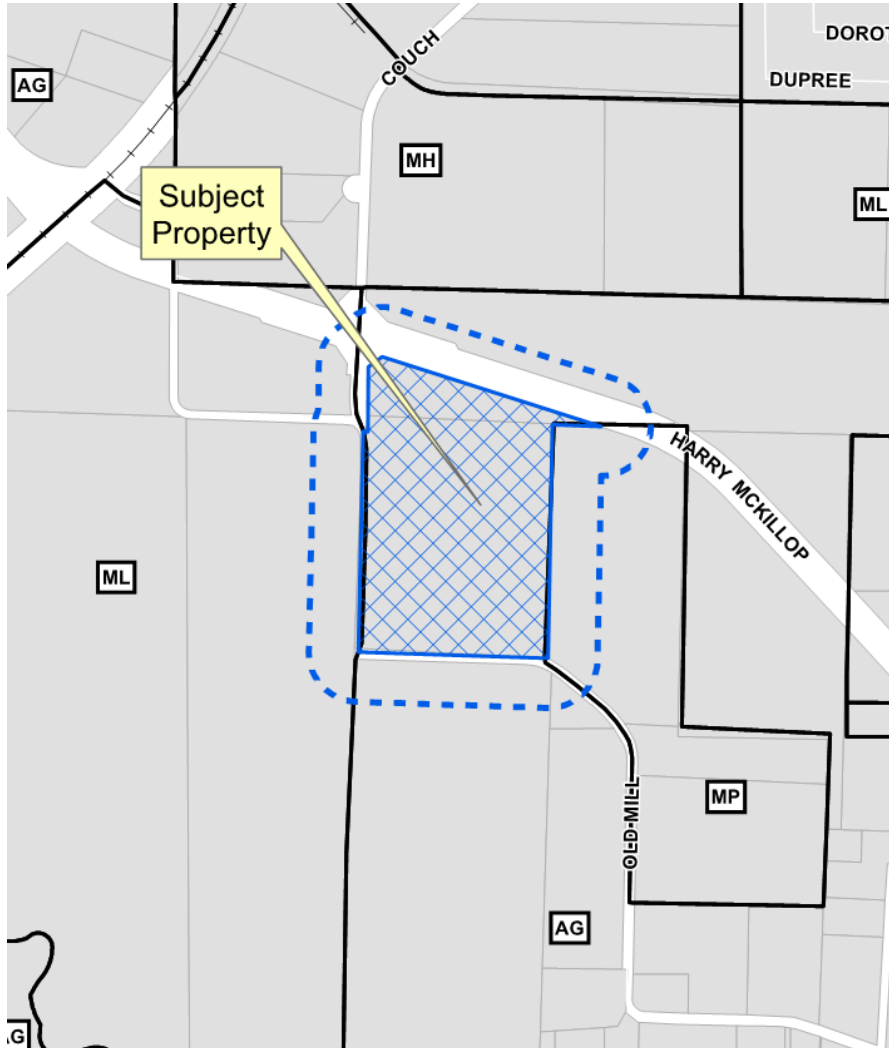

# McKinney National Land Rezone Phase II

18-0087Z

# Location Map

## Surrounding Area

Looking East on the corner  
of Couch Drive and FM 546  
(Harry McKillop Boulevard)

Looking North the subject property from  
Old Mill Road

# Proposed Zoning Exhibit