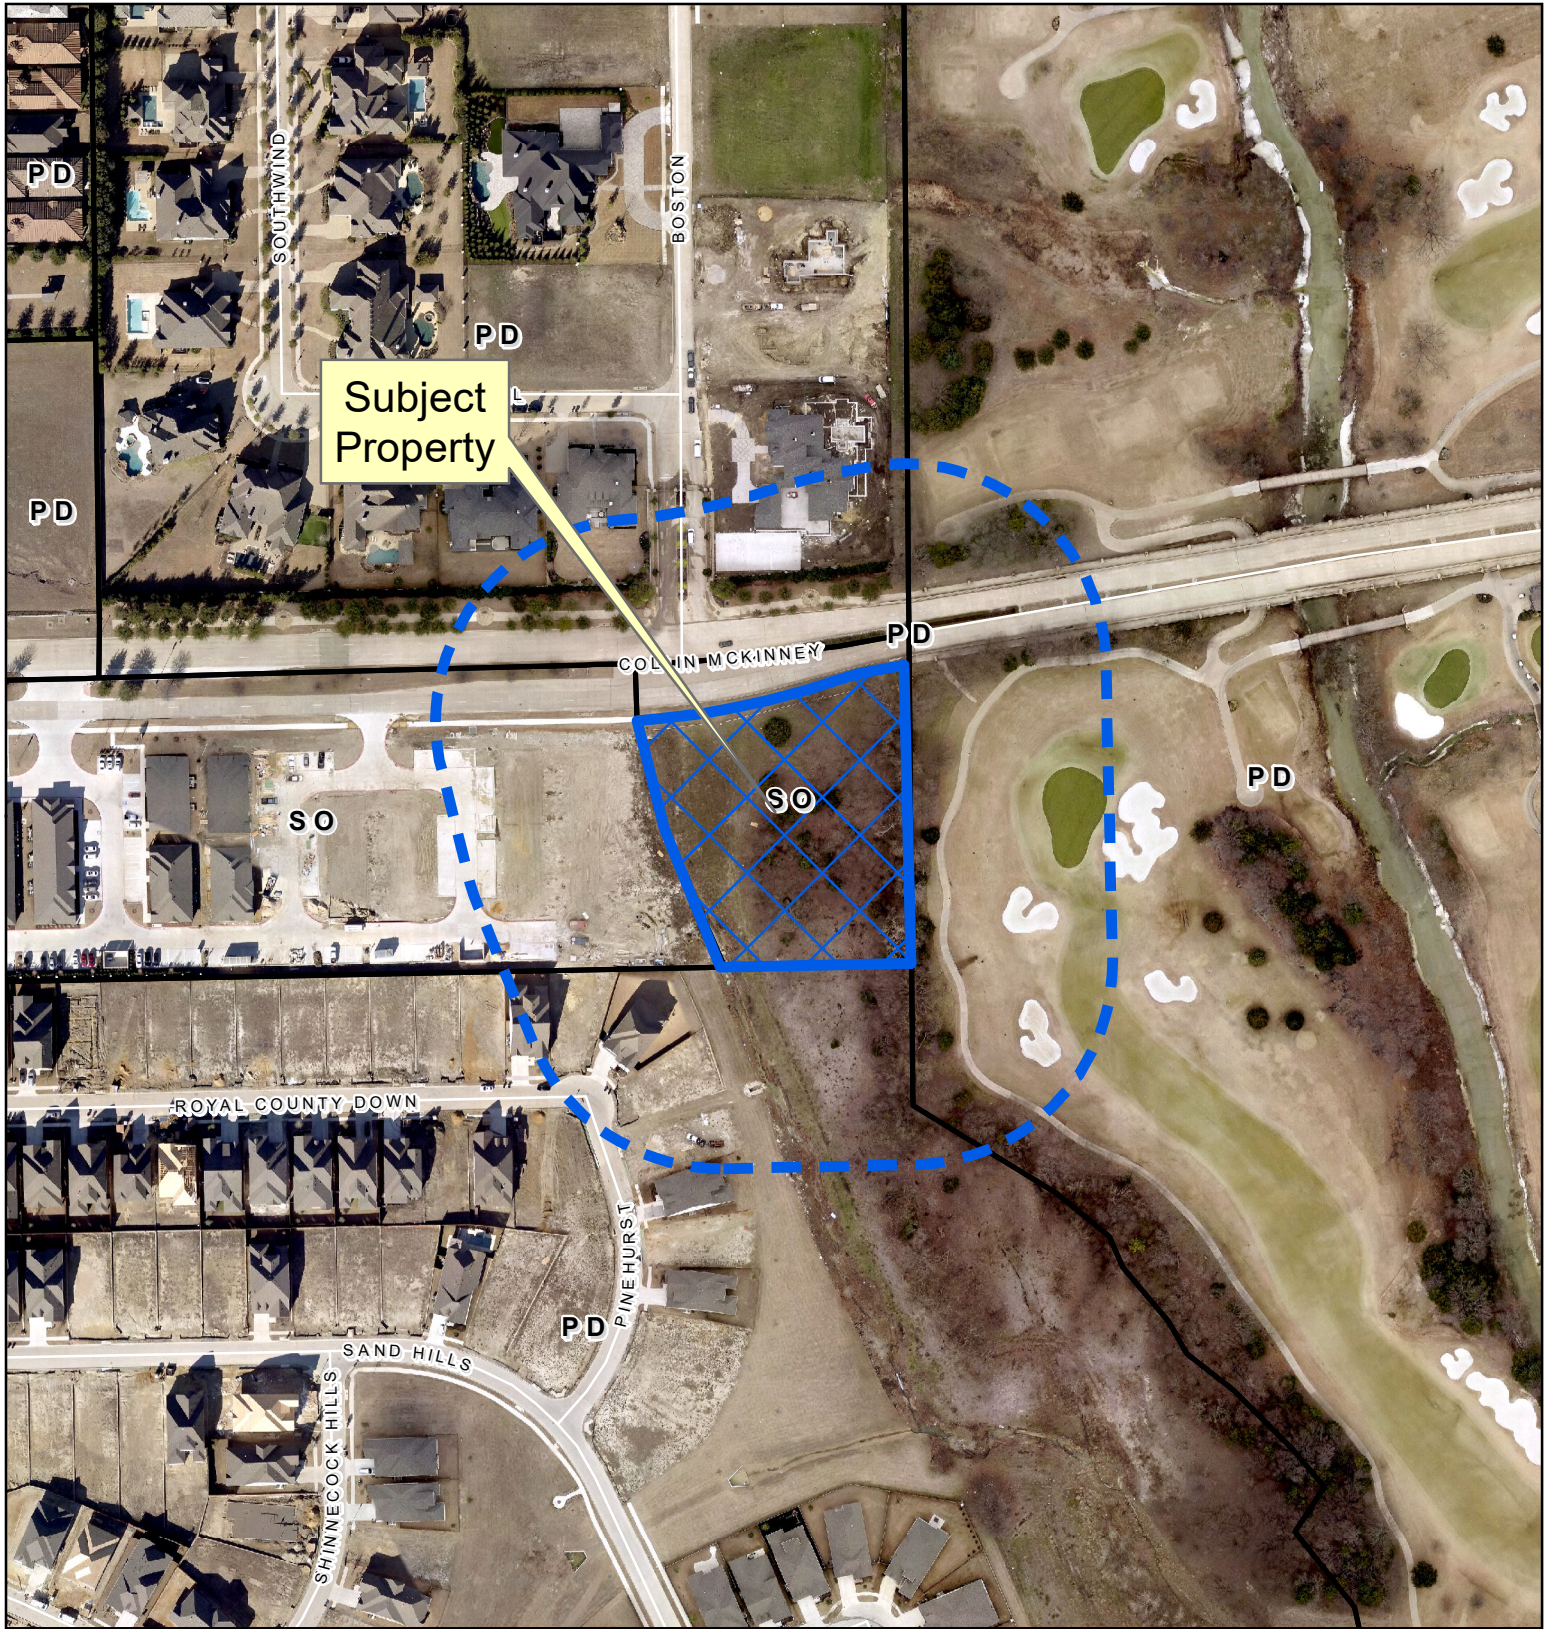

Property Owner Notification Map

SUP2022-0022

DISCLAIMER: This map and information contained in it were developed exclusively for use by the City of McKinney. Any use or reliance on this map by anyone else is at that party's risk and without liability to the City of McKinney, its officials or employees for any discrepancies, errors, or variances which may exist.

Subject Property

Aerial Map

SUP2022-0022

0 100 200 Feet

DISCLAIMER: This map and information contained in it were developed exclusively for use by the City of McKinney. Any use or reliance on this map by anyone else is at that party's risk and without liability to the City of McKinney, its officials or employees for any discrepancies, errors, or variances which may exist.

Vicinity Map