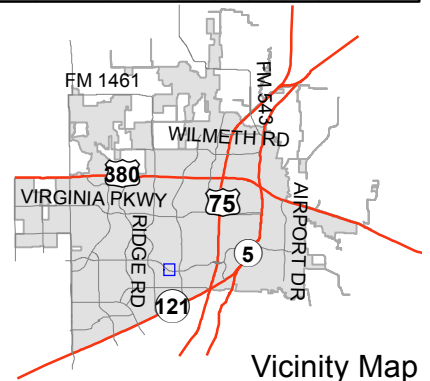

## Notification Map

Case: 13-110SUP

--- 200' Notification Buffer