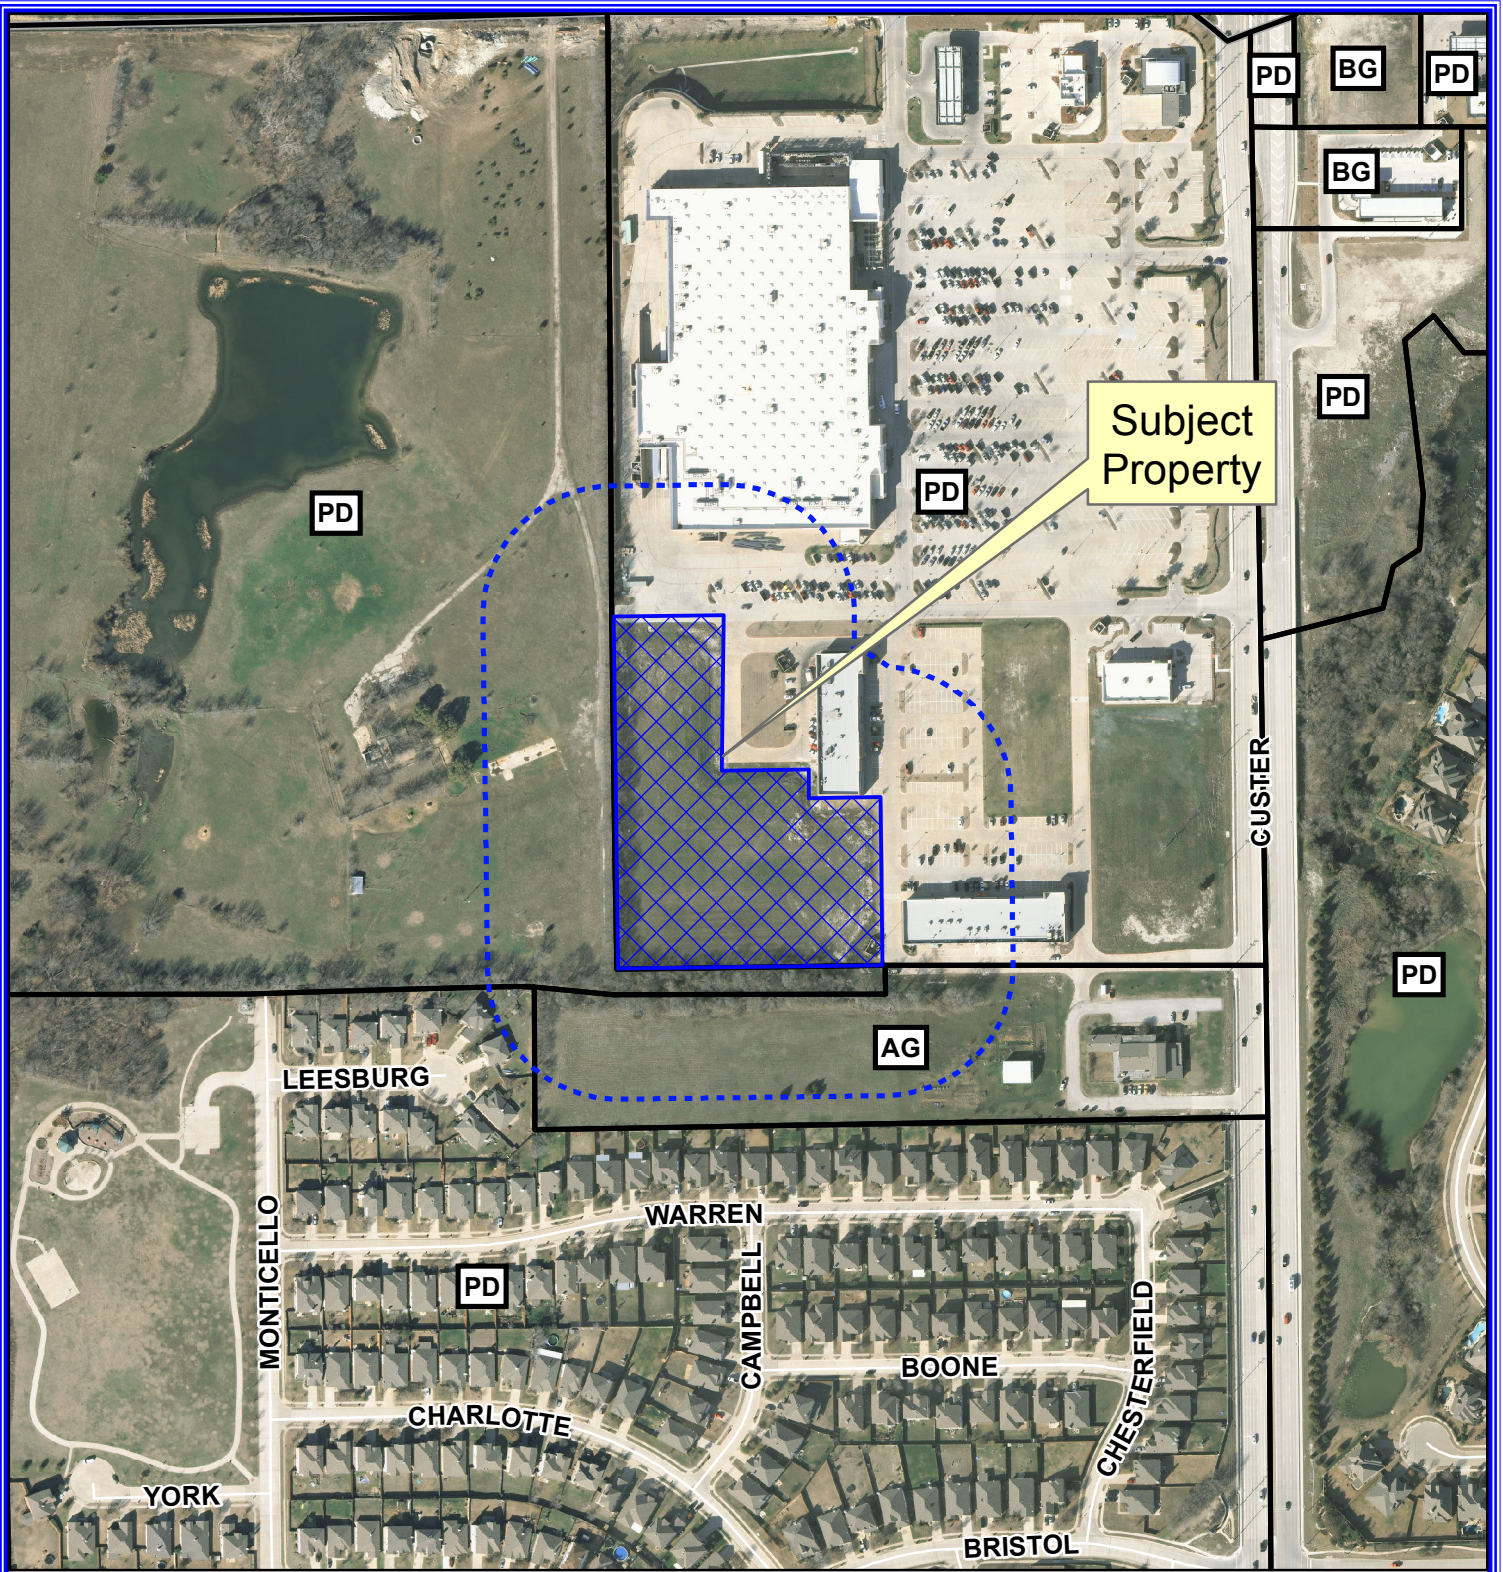

Notification Map

Case: 15-228SUP

--- 200' Buffer

Notification Map

Case: 15-228SUP

--- 200' Buffer