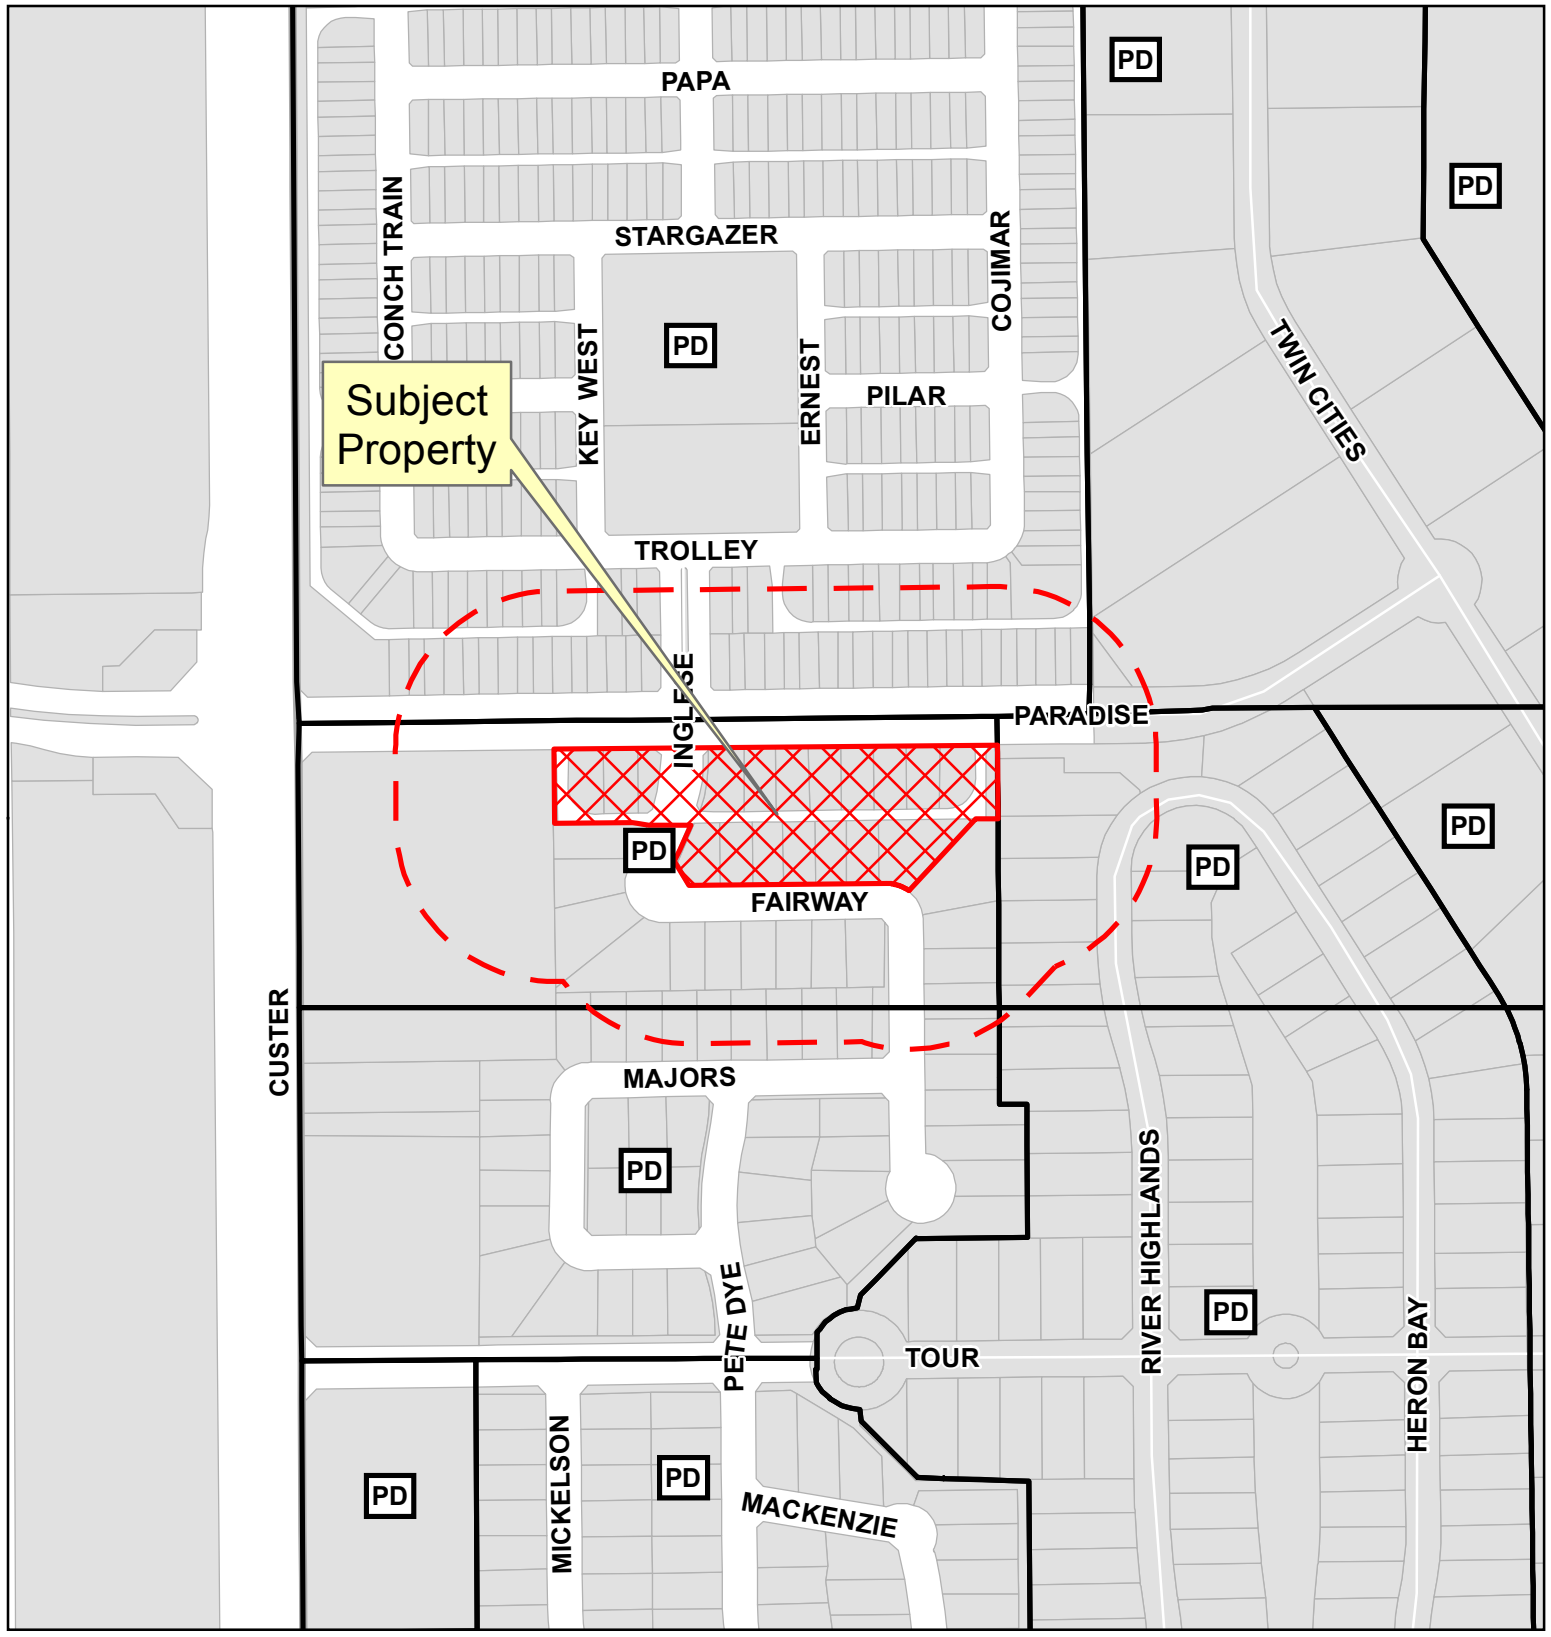

Vicinity Map

Notification Map

18-0035Z

--- 200' Buffer

Source: City of McKinney GIS
Date: 3/12/2018

DISCLAIMER: This map and information contained in it were developed exclusively for use by the City of McKinney. Any use or reliance on this map by anyone else is at that party's risk and without liability to the City of McKinney, its officials or employees for any discrepancies, errors, or variances which may exist.