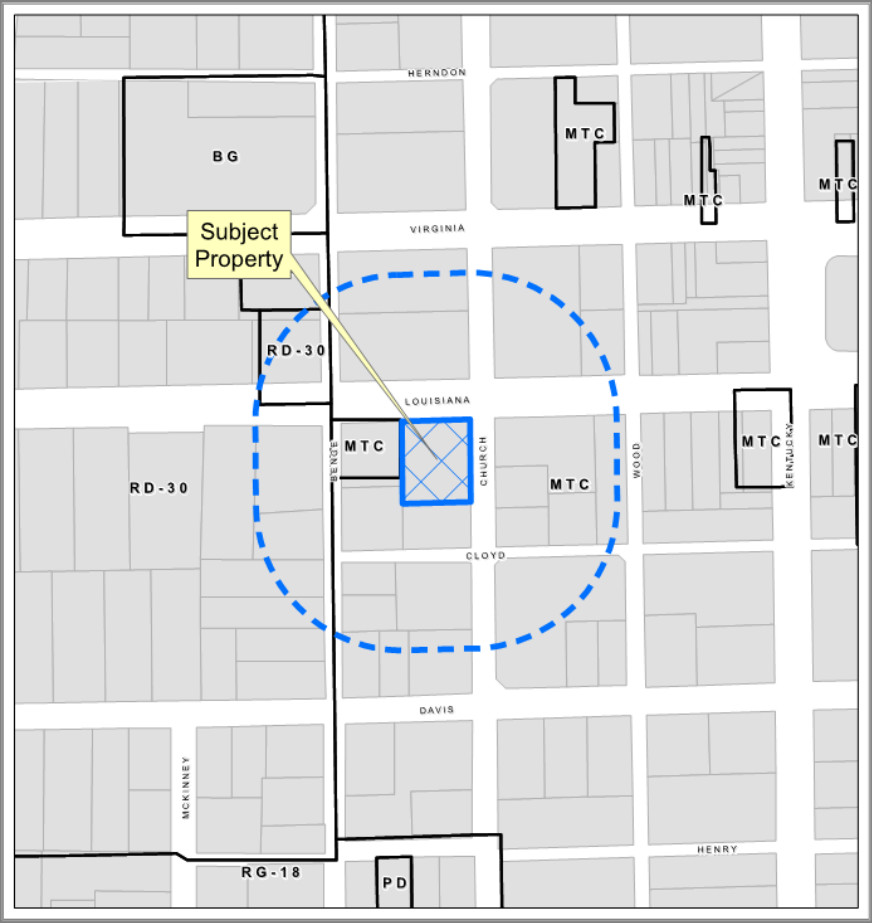

Barons Creek Vineyard SUP

21-0008SUP

Location Map

Aerial Exhibit

Looking North on W Louisiana St

Looking East on W Louisiana St

Looking West on 380

Proposed SUP Exhibit