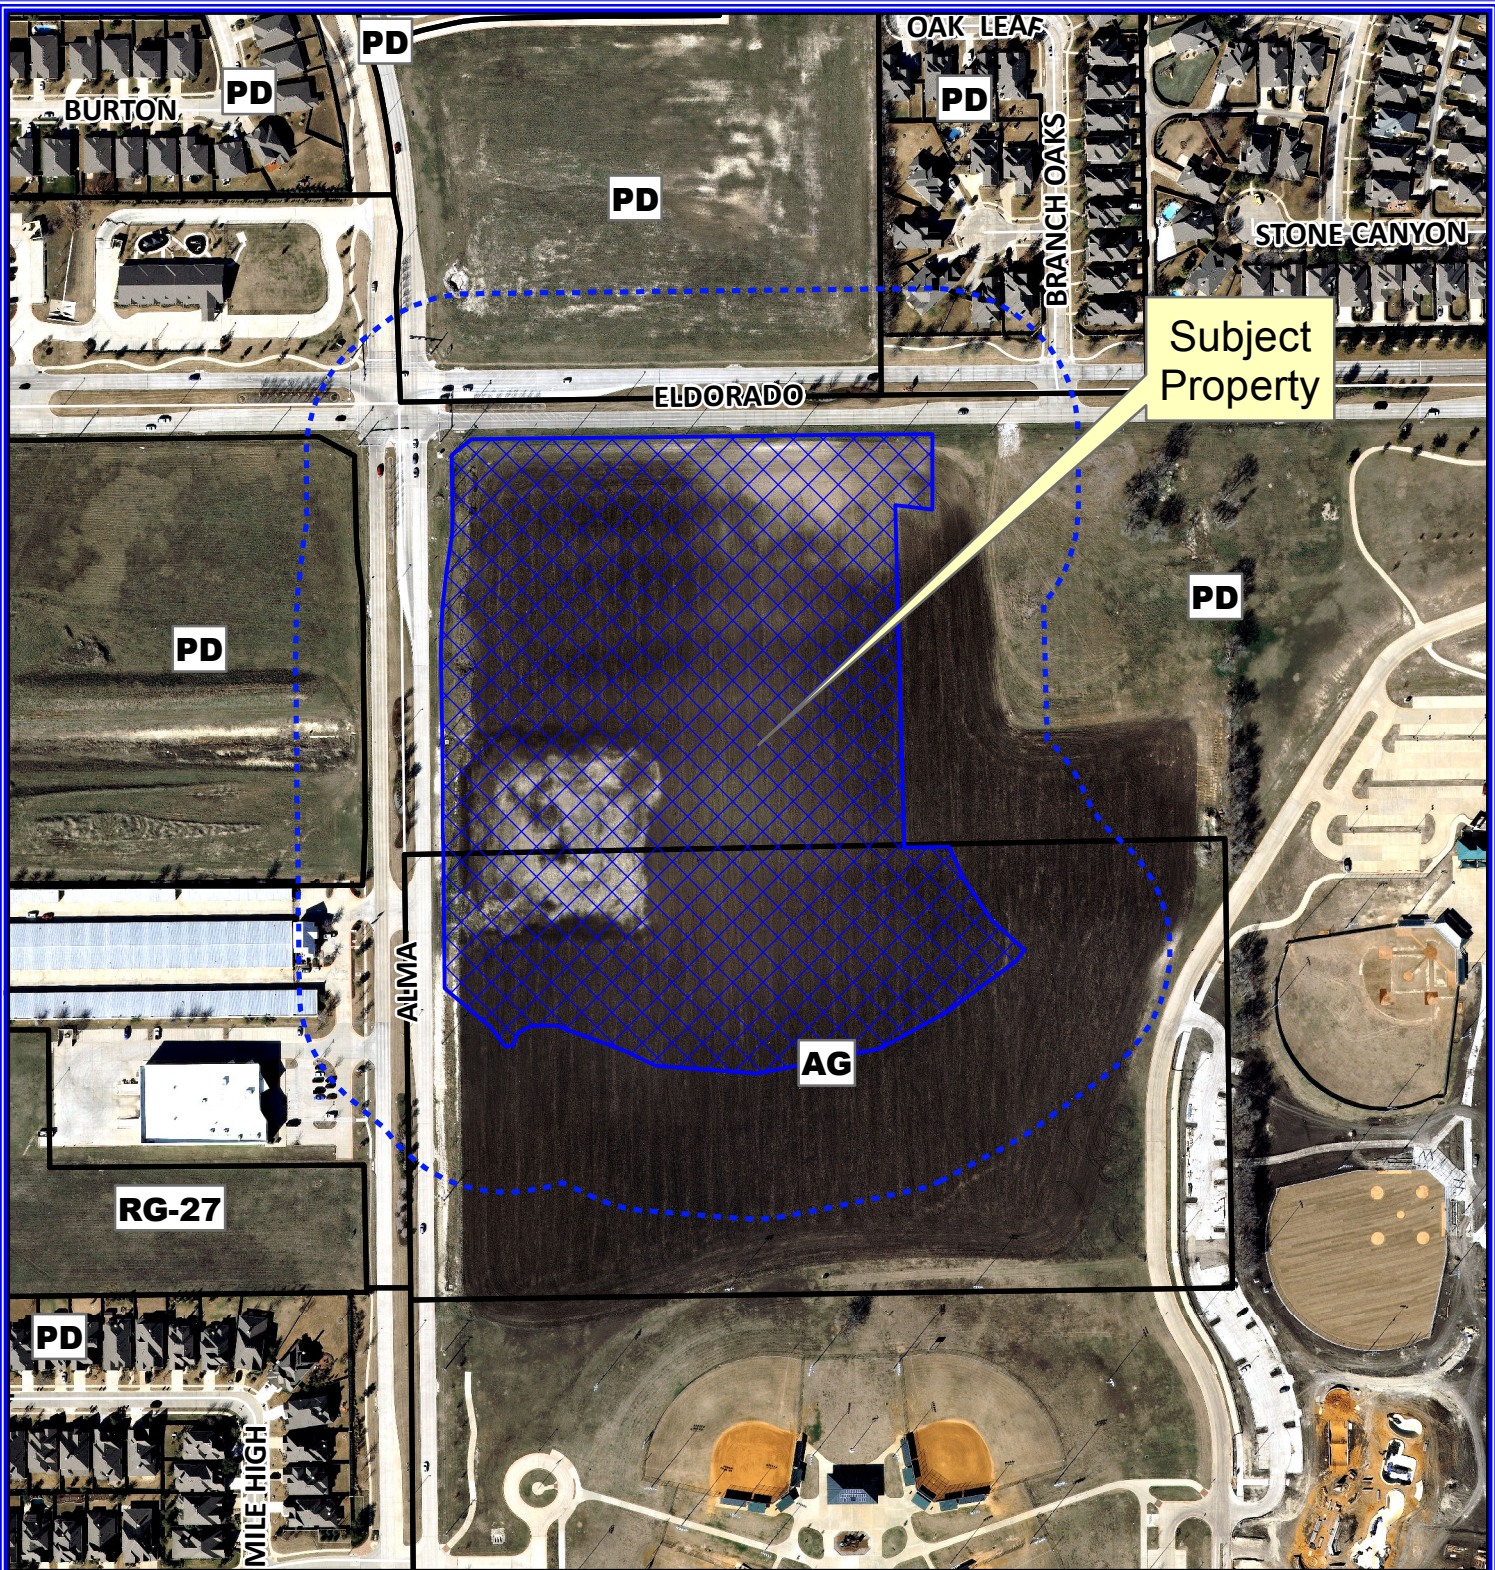

Subject Property

0 175 350 Feet

Notification Map

Case: 15-080SP

--- 200' Buffer

Vicinity Map

Notification Map

Case: 15-080SP

--- 200' Buffer