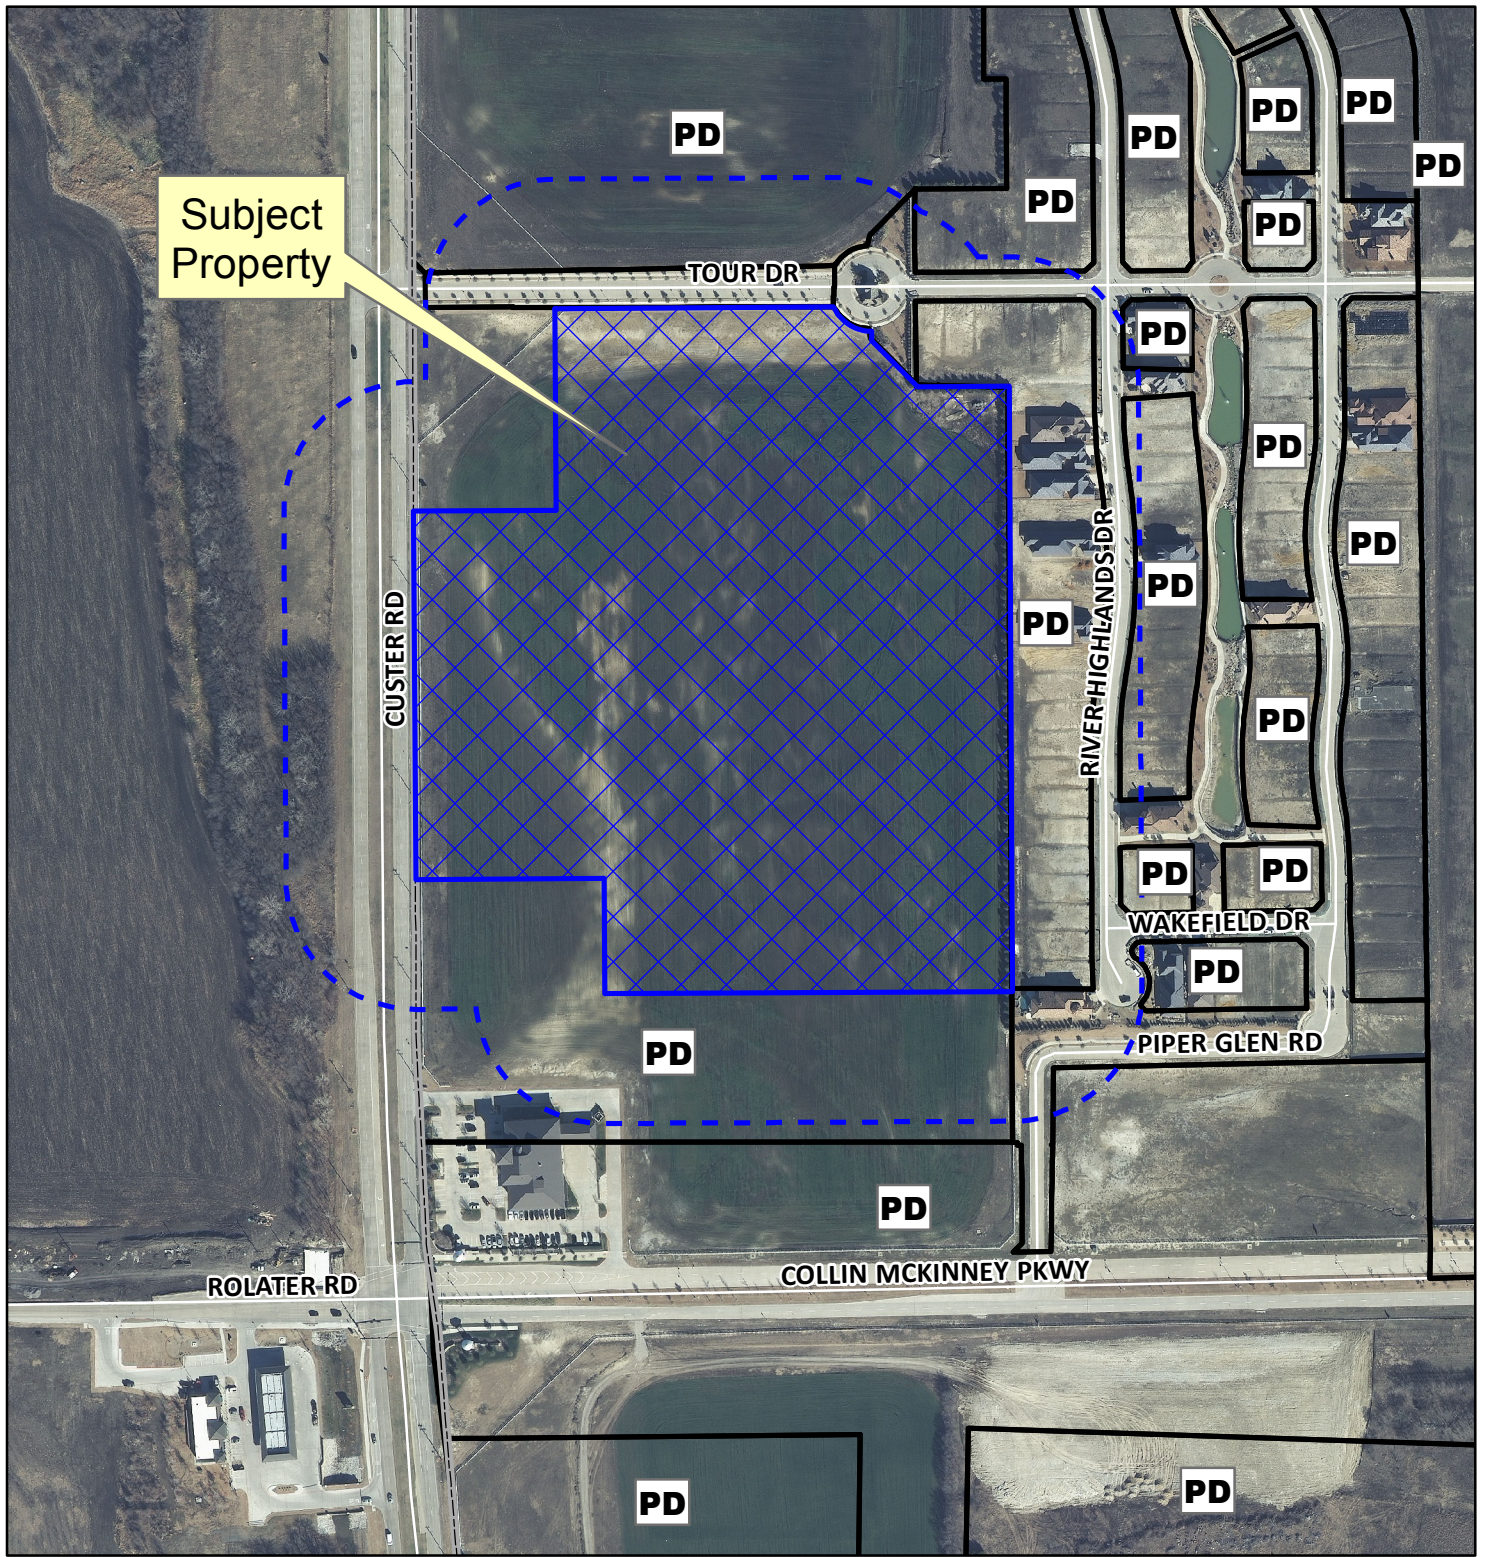

Subject Property

Notification Map

Case: 13-103Z

--- 200' Notification Buffer

Path: S:\MCKGIS\Notification\Projects\2013\13-103Z.mxd

DISCLAIMER: This map and information contained in it were developed exclusively for use by the City of McKinney. Any use or reliance on this map by anyone else is at that party's risk and without liability to the City of McKinney, its officials or employees for any discrepancies, errors, or variances which may exist.

Notification Map

Case: 13-103Z

--- 200' Notification Buffer