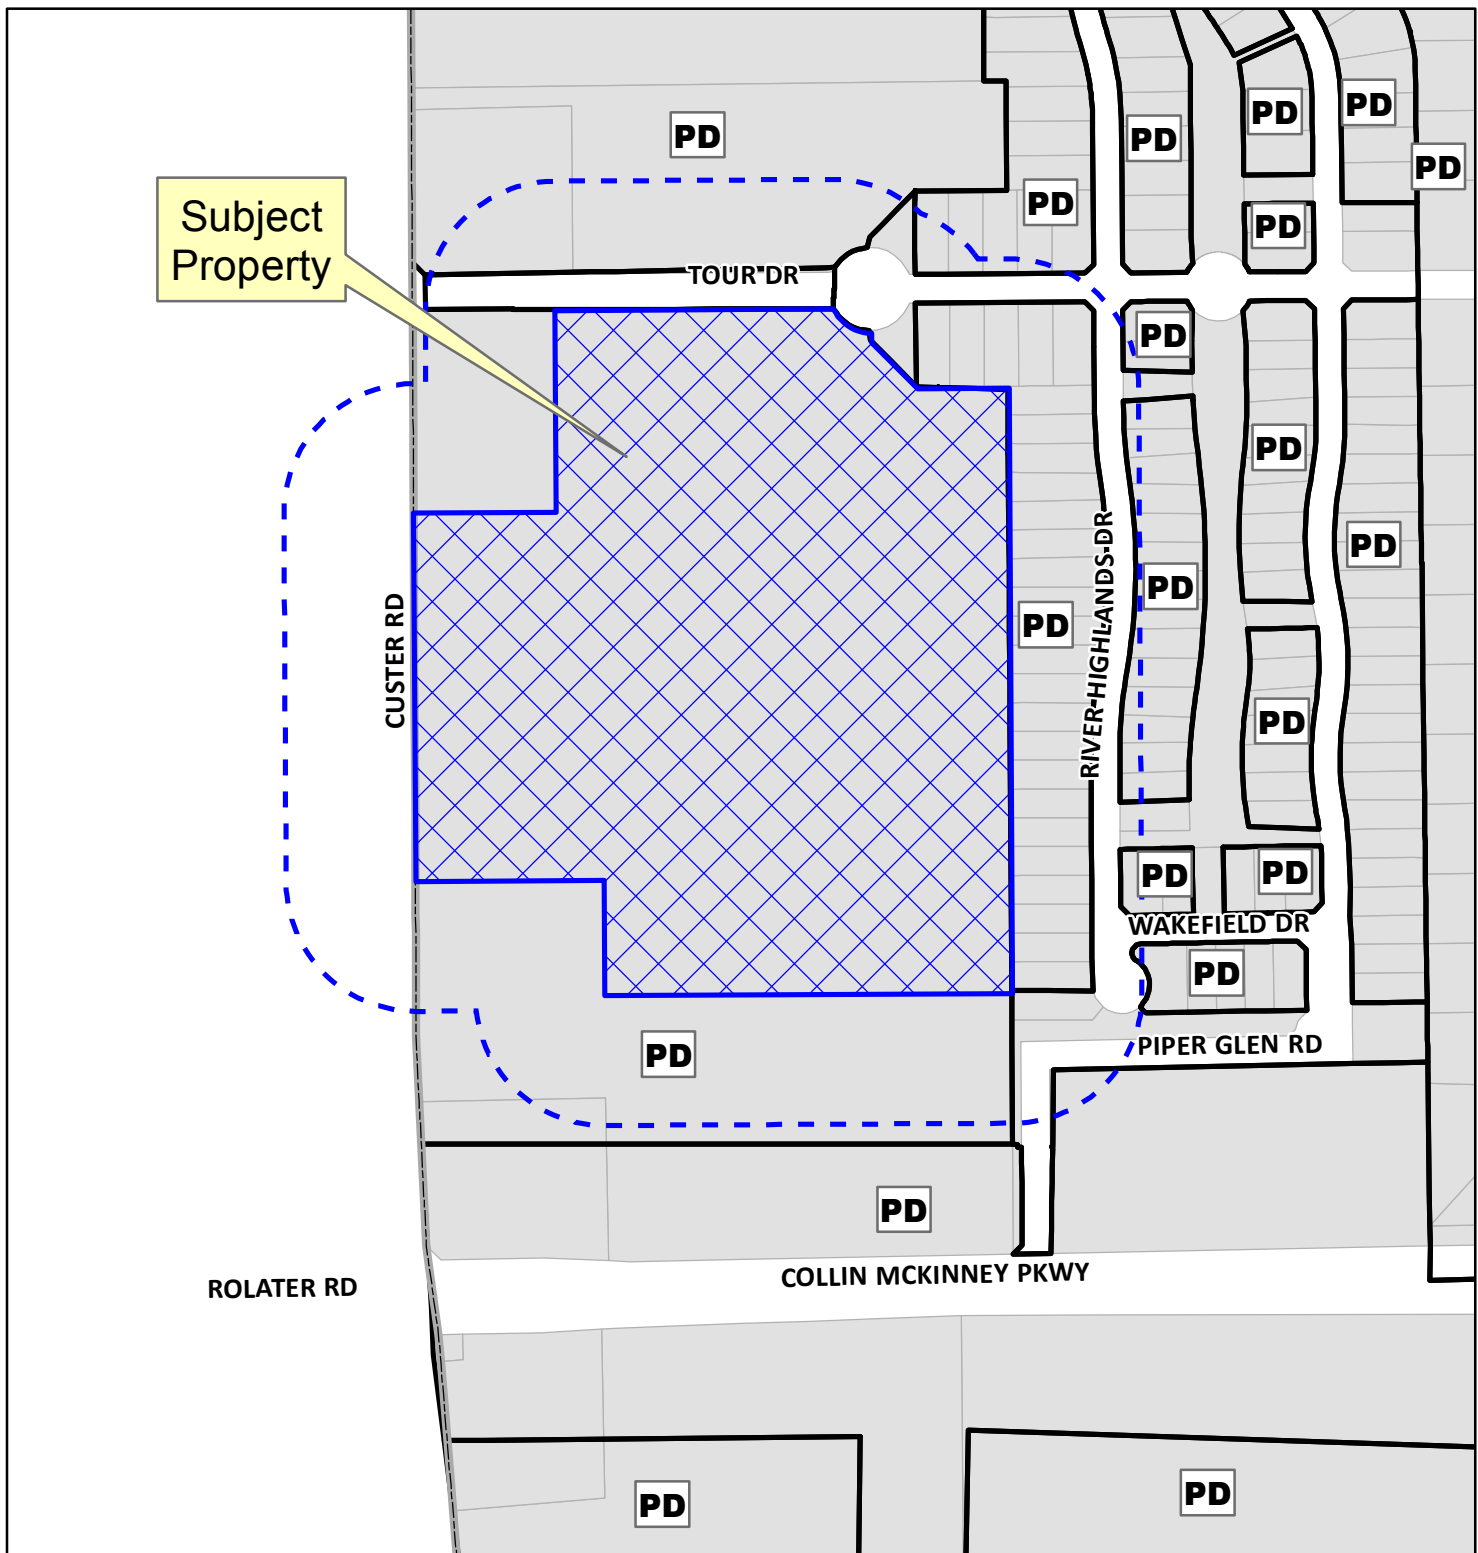

Subject Property

Notification Map

Case: 13-103Z

--- 200' Notification Buffer

Path: S:\MCKGIS\Notification\Projects\2013\13-103Z.mxd

DISCLAIMER: This map and information contained in it were developed exclusively for use by the City of McKinney. Any use or reliance on this map by anyone else is at that party's risk and without liability to the City of McKinney, its officials or employees for any discrepancies, errors, or variances which may exist.

Notification Map

Case: 13-103Z

--- 200' Notification Buffer