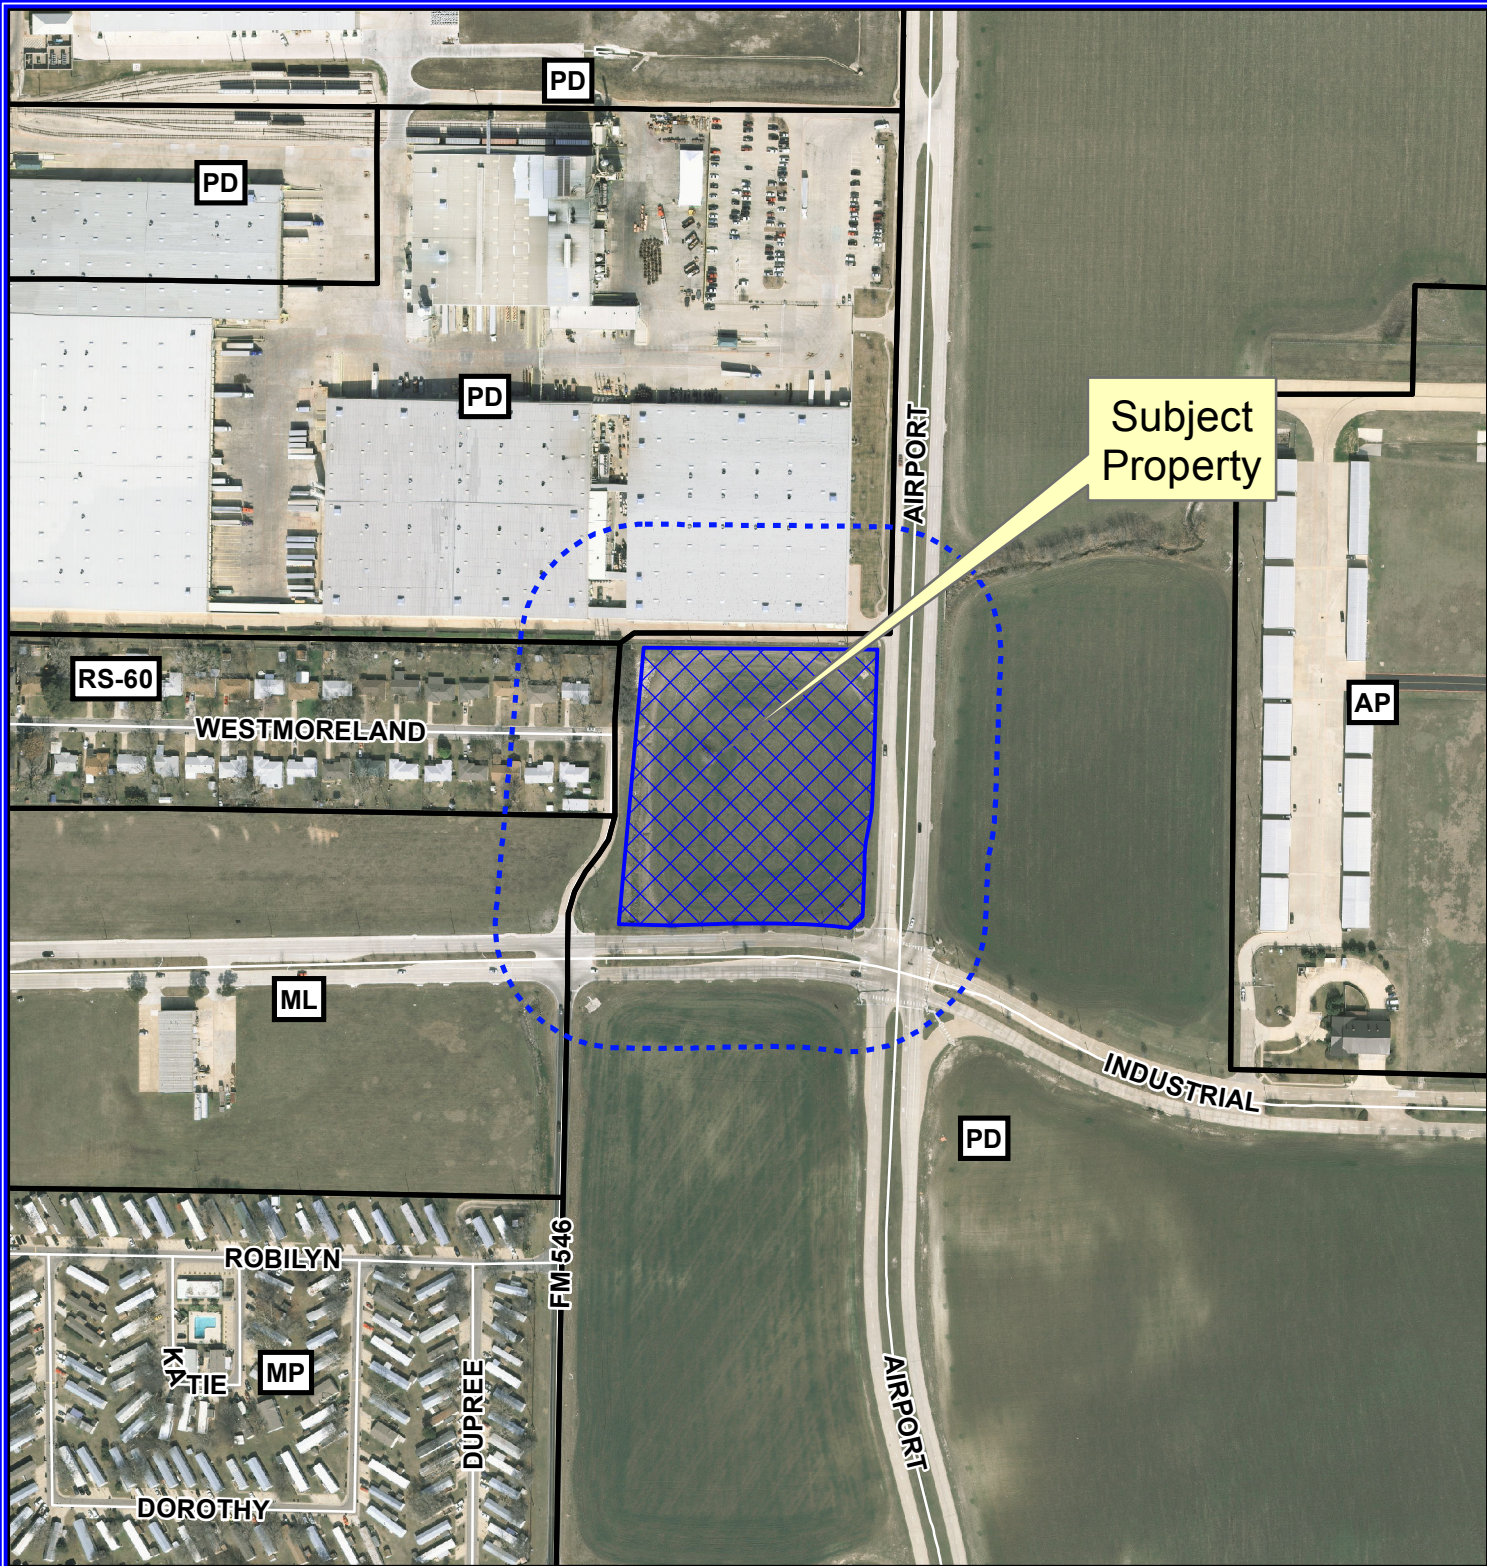

Notification Map

Case: 15-246SP

--- 200' Buffer

Notification Map

Case: 15-246SP

--- 200' Buffer

Vicinity Map